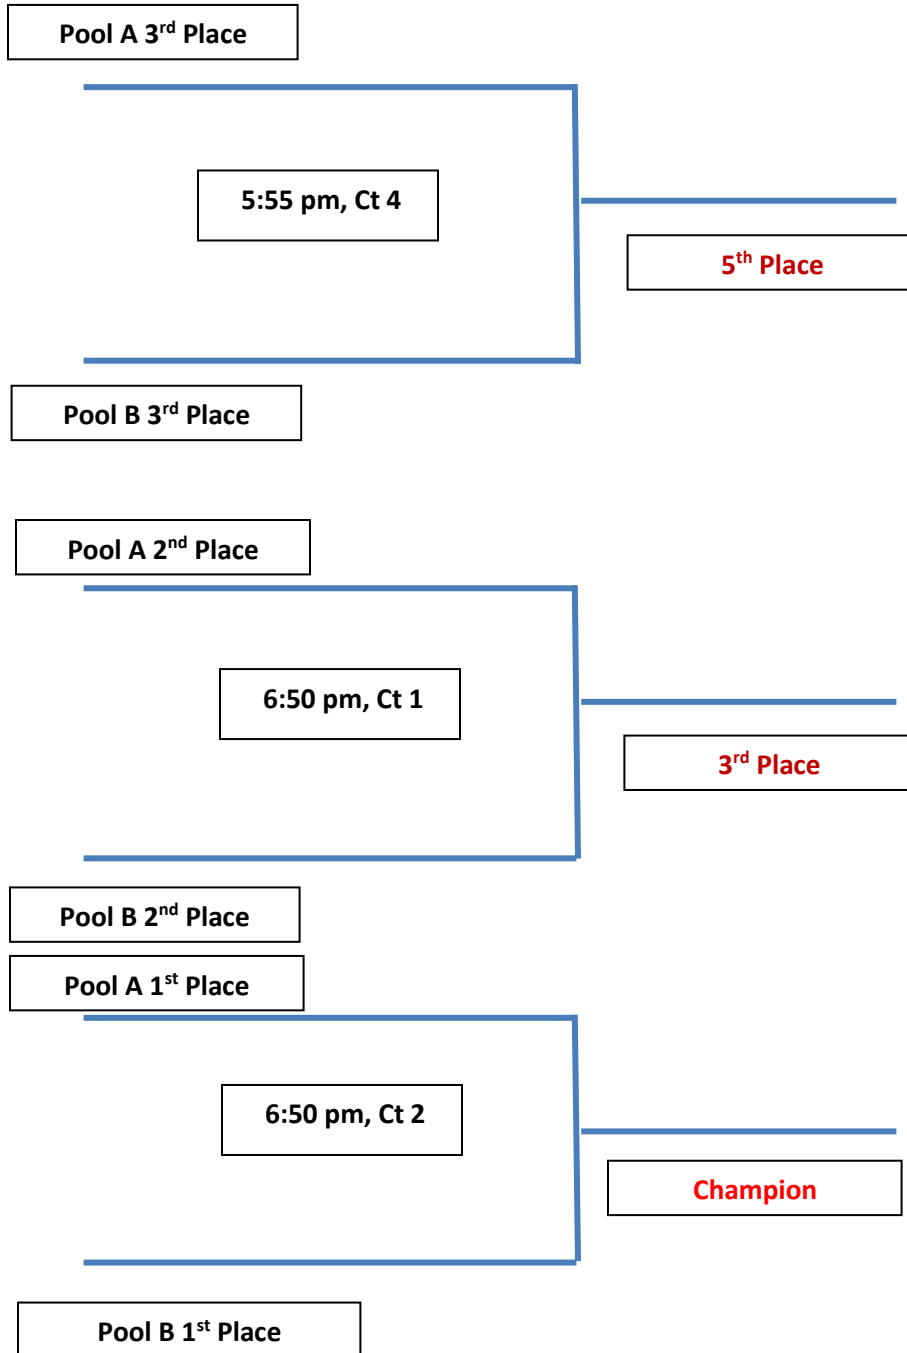

IP2P2K19 **WINTER BASKETBALL LEAGUE**

8th Grade Girls Tier II

*Higher Seed HOME TEAM wears LIGHT JERSEYS