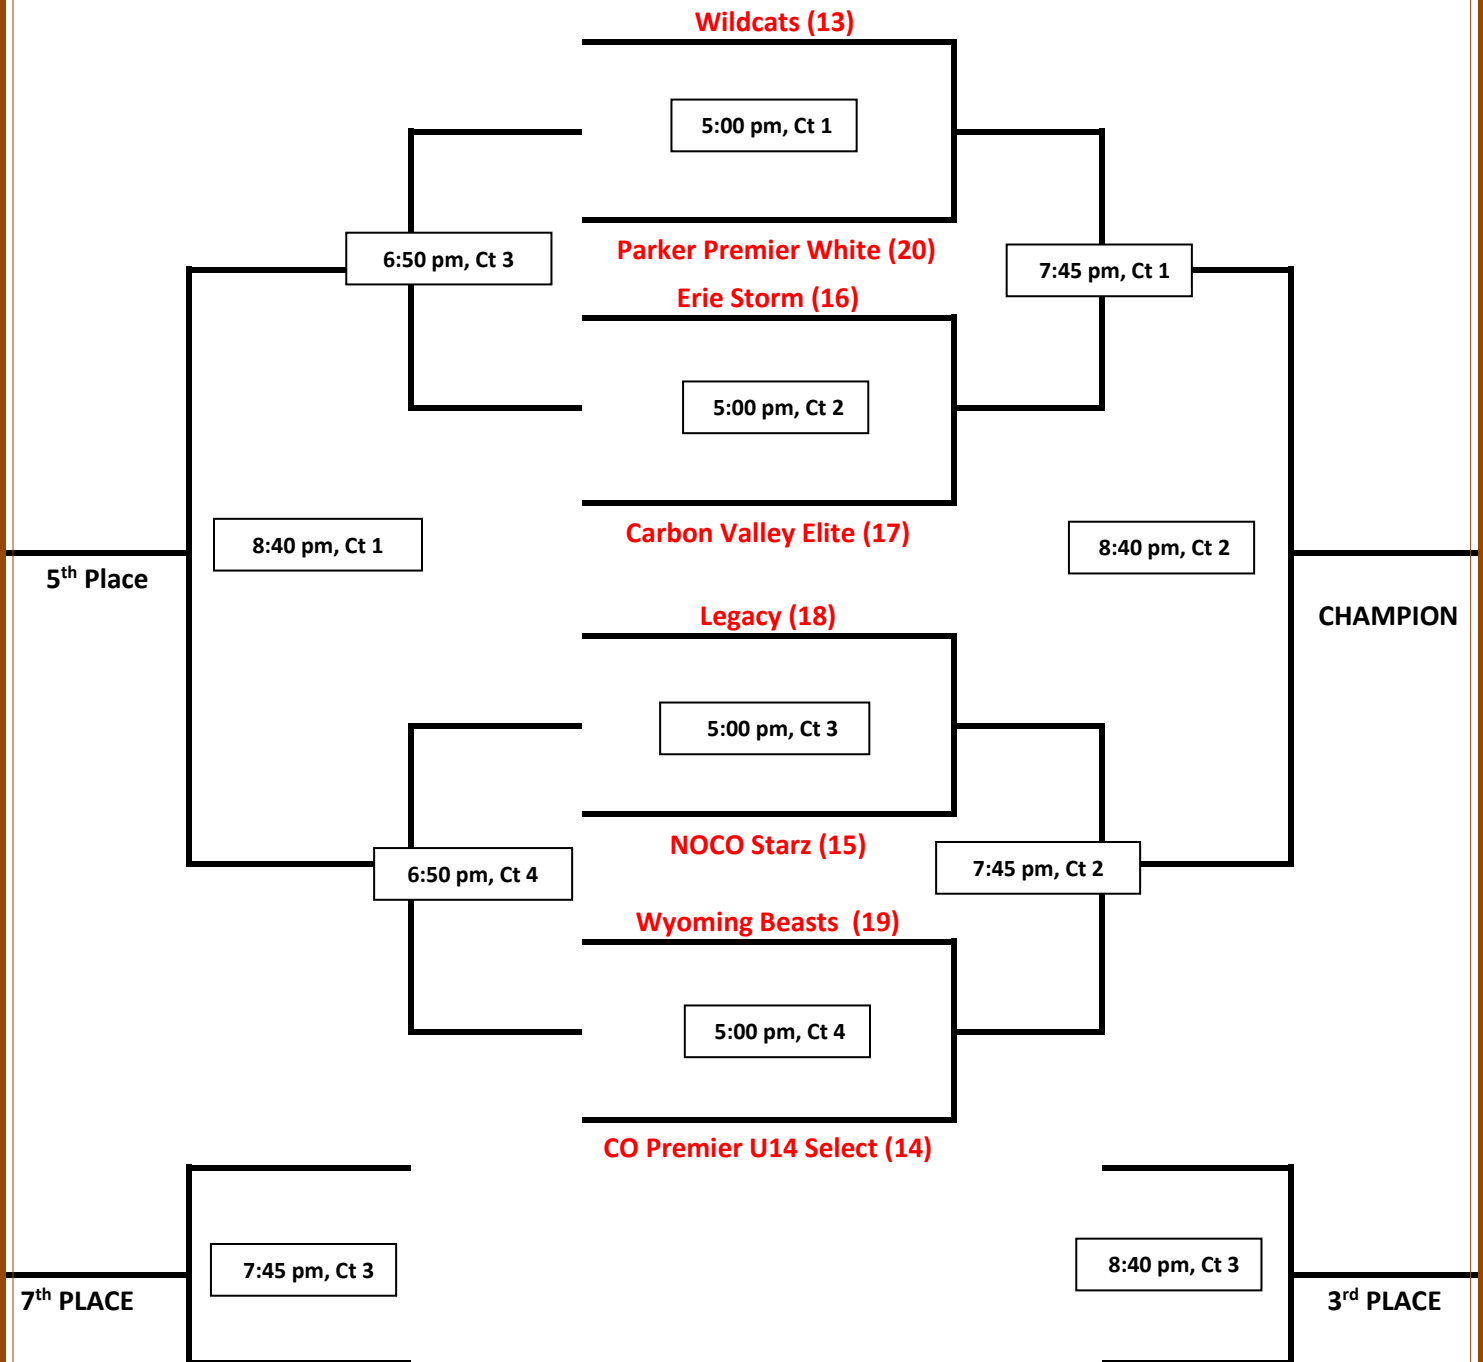

# IP2P2K19 WINTER BASKETBALL LEAGUE

8<sup>TH</sup> Grade Girls Tier III  
Saturday, March 9

**\*Higher Seed HOME TEAM wears LIGHT JERSEYS**

**P2P2K19**  
**WINTER BASKETBALL LEAGUE**

**8<sup>th</sup> Grade Girls Tier II**

**\*Higher Seed HOME TEAM wears LIGHT JERSEYS**

**Pool A**

<b>Teams</b>	<b>Wins</b>	<b>Loss</b>	<b>+/-Pts</b>	<b>+/-Pts</b>	<b>Total</b>	<b>Seed</b>
7. Sidney Raiders						
10. Casper Swish						
11. Silver Creek Rush						

First team listed is home team and wears light jerseys

<b>DATE</b>	<b>LOCATION</b>	<b>TIME</b>	<b>COURT</b>	<b>GAME</b>
Saturday, March 9	P2P Sports	2:15 pm	3	7 vs 11
Saturday, March 9	P2P Sports	3:10 pm	3	10 vs 11
Saturday, March 9	P2P Sports	4:05 pm	3	10 vs 7