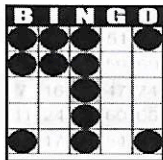

Game 2
Double bingo
Any 2 out of
3 Bingos
$50