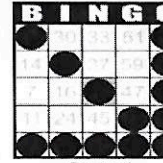

## SECOND JACKPOT SESSION

## SECOND GAME 8:30 PM

Game 1  
early bird  
Any 2 out of  
3 Bingos  
\$50

Game 2  
early bird  
Any 2 out of  
3 Bingos  
\$50

Game 3  
BLUE  
Double Bingo  
Corners Good  
\$50

Game 4  
ORANGE  
3-Straight  
One Wild #  
\$500

Game 5  
Green  
Double Bingo  
Corners Good  
\$100

Game 6  
YELLOW  
Odd/Even  
Blackout  
\$500

Game 7  
pink  
Double  
Hardway  
\$500

Game 8  
PURPLE  
Triple Bingo  
Corners Good  
\$700

+ \$150  
PARTY PACK

# YOU CAN PURCHASE 1ST & 2ND SESSIONS TOGETHER!

20 MINUTES BEFORE MAIN SESSION WE HAVE A MINI SESSION

MINIS ARE 5 GAME PACKS FOR \$5.00

ALL GAMES ARE DOUBLE BINGO ANY 2 OUT OF 3 BINGOS WITH ONE WILD NUMBER FOR A MAXED OUT COMPUTER