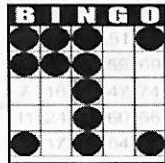

Game 2
early bird
Any 2 out of
3 Bingos
$50