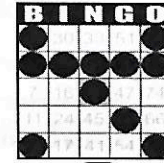

## FIRST JACKPOT SESSION

Crazy "T"  
\$75

Letter "H"  
\$75

Game 6  
ORANGE  
3-Straight  
One Wild #  
\$200

Game 7  
GREEN  
Double  
Hardway  
\$200

Game 8  
YELLOW  
Odd/Even  
Blackout  
\$500

Game 9  
PINK  
Double  
Horizontal  
\$500

Game 10  
GREY  
Double Bingo  
Corners Good  
\$200

Game 11  
PURPLE  
Triple Bingo  
Corners Good  
\$600

30 Minute Intermission - Buy Your Instant Winner Tickets!!!

## SECOND JACKPOT SESSION