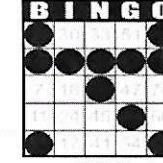

## SECOND JACKPOT SESSION

## SECOND GAME 8:30 PM

Game 1  
early bird  
Any 2 out of  
3 Bingos  
\$50

Game 2  
early bird  
Any 2 out of  
3 Bingos  
\$50

Game 3  
BLUE  
Double Bingo  
Corners Good  
\$50

Game 4  
ORANGE  
3-Straight  
One Wild #  
\$500

Game 5  
Green  
Double Bingo  
Corners Good  
\$100

Game 6  
YELLOW  
Odd/Even  
Blackout  
\$500

Game 7  
pink  
Double  
Hardway  
\$500

Game 8  
PURPLE  
Triple Bingo  
Corners Good  
\$700

+ \$150  
PARTY PACK

# YOU CAN PURCHASE 1ST & 2ND SESSIONS TOGETHER!

20 MINUTES BEFORE MAIN SESSION WE HAVE A MINI SESSION

MINIS ARE 5 GAME PACKS FOR \$5.00

ALL GAMES ARE DOUBLE BINGO ANY 2 OUT OF 3 BINGOS WITH ONE WILD NUMBER FOR A MAXED OUT COMPUTER