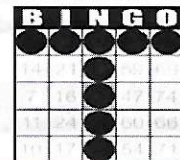

## FIRST JACKPOT SESSION

## FIRST GAME 6:30 PM

Game 1  
Double bingo  
Any 2 out of  
3 Bingos  
\$50

Game 2  
Double bingo  
Any 2 out of  
3 Bingos  
\$50

Games 3, 4 & 5 are Progressive - all on Blue Card

Straight Line  
or 4 Corners  
\$50

Crazy "T"  
\$75

Letter "H"  
\$75

Game 6  
ORANGE  
3-Straight  
One Wild #  
\$200

Game 7  
GREEN  
Double  
Hardway  
\$200

Game 8  
YELLOW  
Odd/Even  
Blackout  
\$500

Game 9  
PINK  
Double  
Horizontal  
\$500

Game 10  
GREY  
Double Bingo  
Corners Good  
\$200

Game 11  
PURPLE  
Triple Bingo  
Corners Good  
\$600

30 Minute Intermission - Buy Your Instant Winner Tickets!!!