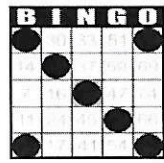

Game 10  
GREY  
Double Bingo  
Corners Good  
\$200

Game 11  
PURPLE  
Triple Bingo  
Corners Good  
\$600

30 Minute Intermission - Buy Your Instant Winner Tickets!!!

## SECOND JACKPOT SESSION

## SECOND GAME 8:30 PM

Game 1  
early bird  
Any 2 out of  
3 Bingos  
\$50

Game 2  
early bird  
Any 2 out of  
3 Bingos  
\$50

Game 3  
BLUE  
Double Bingo  
Corners Good  
\$50

Game 4  
ORANGE  
3-Straight  
One Wild #  
\$500