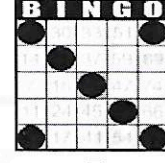

## FIRST JACKPOT SESSION

Crazy "T"  
\$75

Letter "H"  
\$75

Game 6  
ORANGE  
3-Straight  
One Wild #  
\$200

Game 7  
GREEN  
Double  
Hardway  
\$200

Game 8  
YELLOW  
Odd/Even  
Blackout  
\$500

Game 9  
PINK  
Double  
Horizontal  
\$500

Game 10  
GREY  
Double Bingo  
Corners Good  
\$200

Game 11  
PURPLE  
Triple Bingo  
Corners Good  
\$600

30 Minute Intermission - Buy Your Instant Winner Tickets!!!