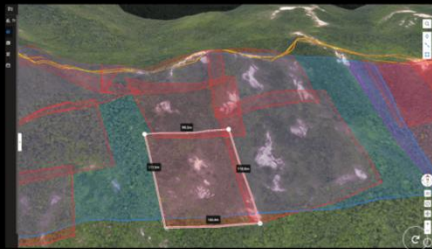

Mission Live Streaming