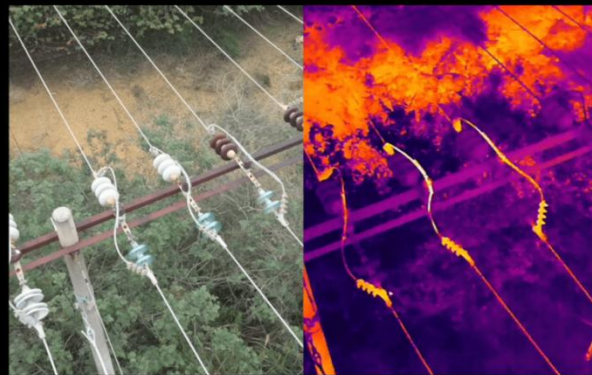

Wide Camera

Zoom Camera

Thermal Imaging Camera

Laser Rangefinder

Night Flight   Smart Low-Light Photo   RGB   Infrared   Laser Rangefinder