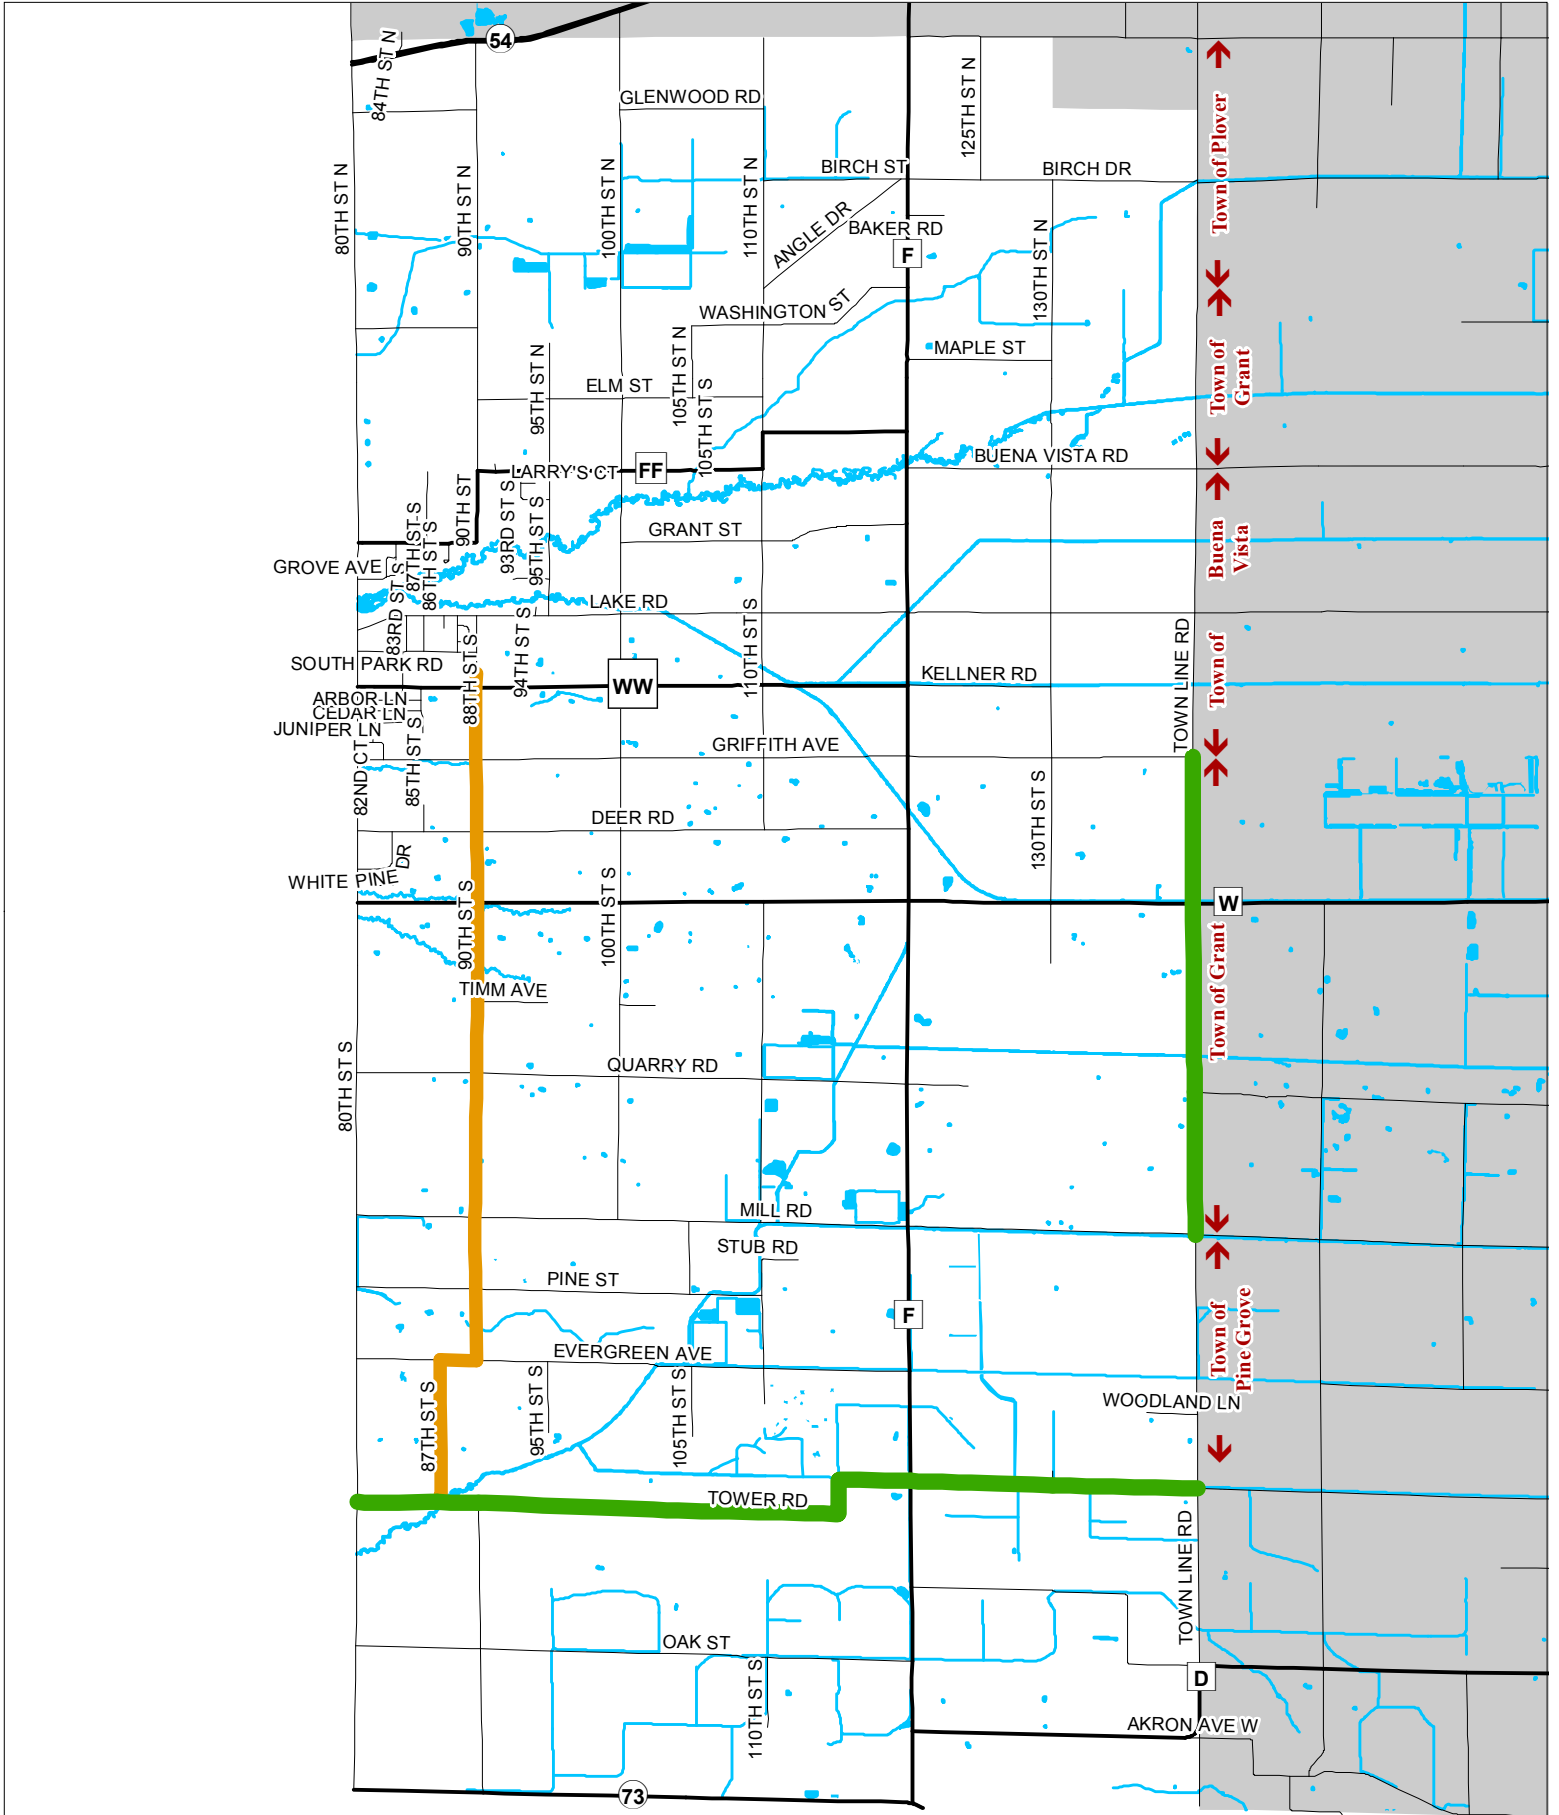

# Town of Grant

This map shows the approximate relative location of property boundaries but was not prepared by a professional land surveyor. This map is provided for informational purposes only and may not be sufficient or appropriate for legal, engineering, or surveying purposes.  
 Prepared by Portage County Planning & Zoning (Sutter) September 12, 2017

 ATV/UTV Phase 1

 ATV/UTV Phase 2

 Jurisdiction