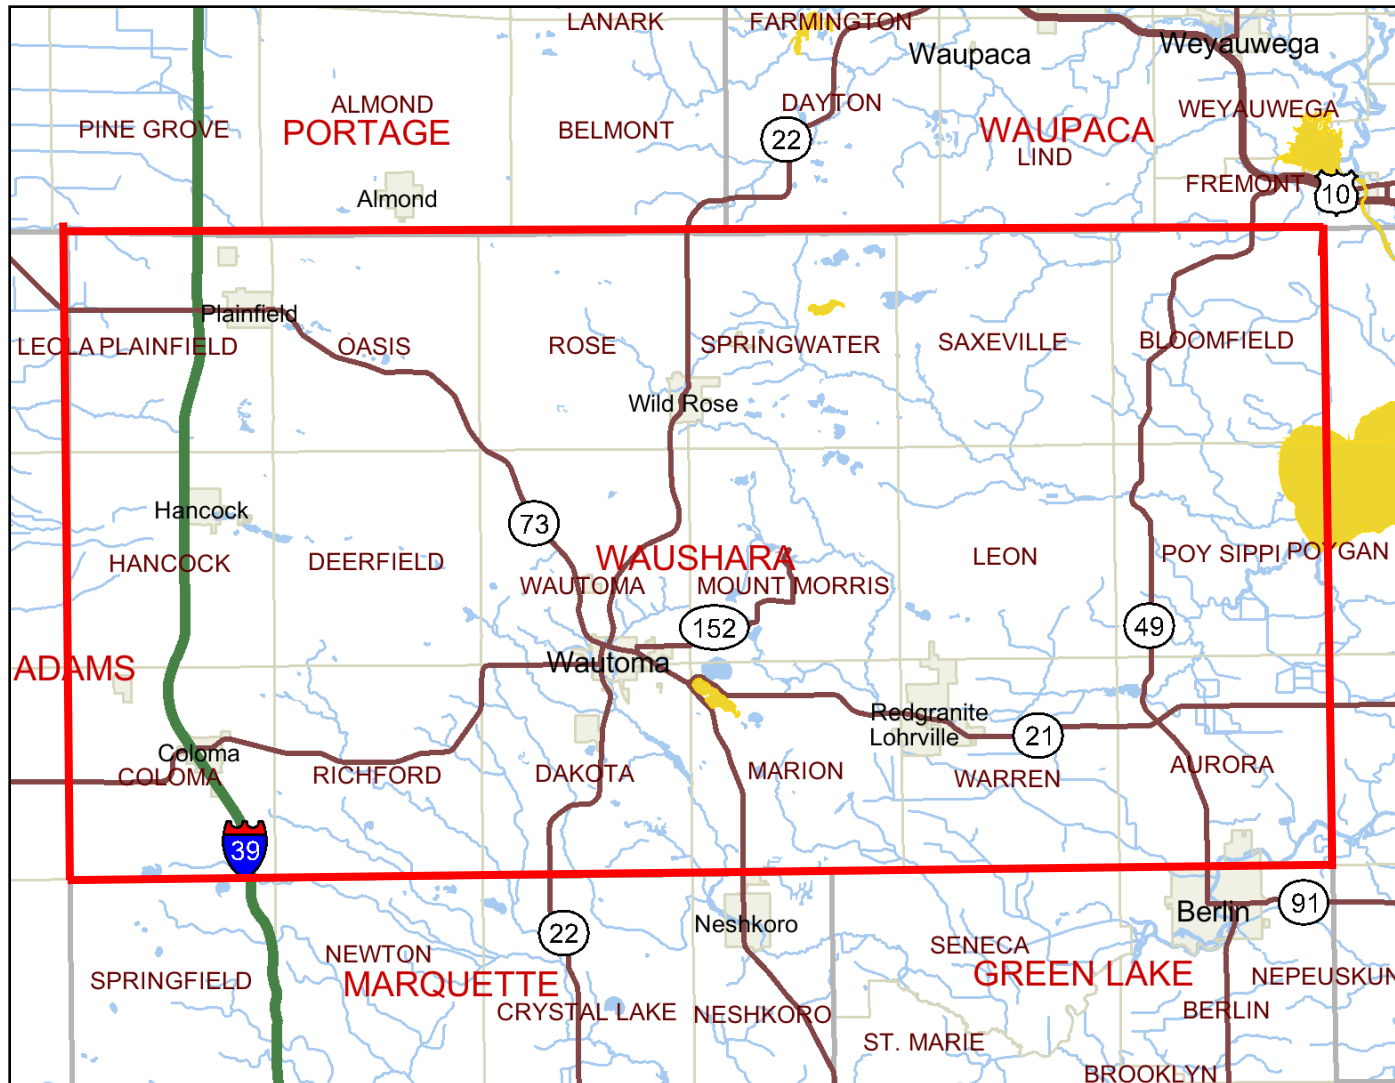

Map Created on Feb 09, 2012

- Legend**
- Zebra Mussels Lines
  - Zebra Mussels Area
  - Major Highways
  - Interstate
  - State Highway
  - U.S. Highways
  - 24K County Boundaries
  - Civil Towns
  - Civil Town
  - 100K Open Water
  - 100K Rivers and Streams
  - Cities and Villages
  - Village
  - City

**Waterbodies with Zebra Mussels:**  
 Lake Poygan  
 Big Silver Lake  
 Gilbert Lake

This map is a user generated static output from an Internet mapping site and is for general reference only. Data layers that appear on this map may or may not be accurate, current, or otherwise reliable. THIS MAP IS NOT TO BE USED FOR NAVIGATION.

Notes: Waterbodies reported to contain Zebra Mussels in Waushara county as of Fall 2011.