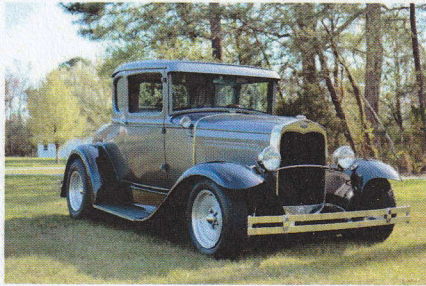

Memory Lane Car Show

Sat June 16th 2018

at St. Mary's County Fairgrounds
Day before Father's Day

CARS & TRUCKS
ALL TYPES
DIESEL, GAS,
LIFT KITS
SWAP MEET
TRACTORS
FIRE TRUCKS

FIRST 100 ENTRIES
RECEIVE DASH PLAQUES

LIVE ENTERTAINMENT ALL DAY
ST. CLAIR - SPOON CREEK - MONKEY BUSINESS

All Vehicles
\$20.00 ENTRY FEE
(ONE PASSENGER)
GATES OPEN AT 8:00
FOOD AND DRINKS
MOON BOUNCE
50/50 RAFFLE
DOOR PRIZES ALL DAY

GENERAL ADMISSION \$5.00
KIDS UNDER 13 FREE