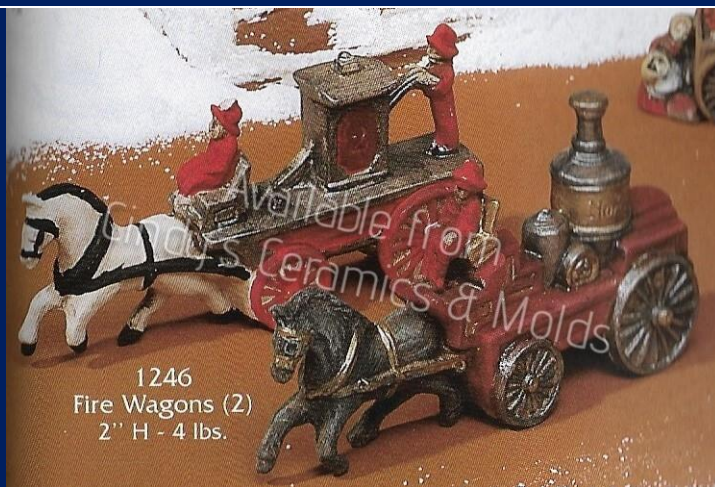

Two Fire Wagons

L-1246