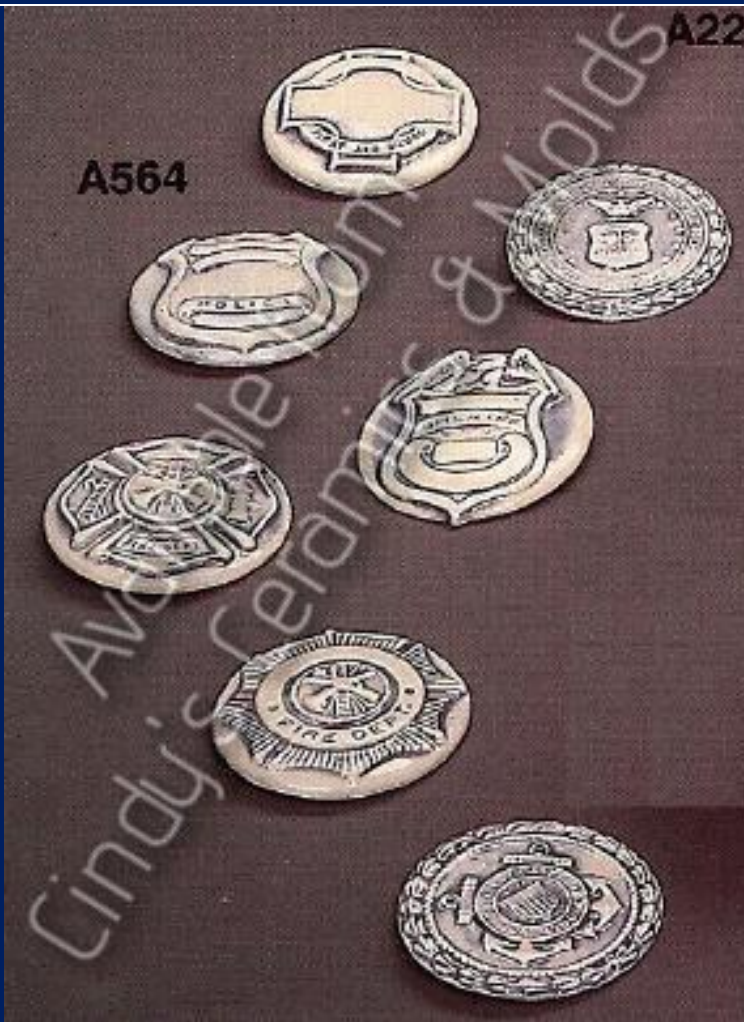

A-384

Military Emblems (Can be used as pins/
magnets/ appliques)
Navy Emblem not shown (but is available)

2 1/2
Diameter

2.00 each

A-486

Service Emblems (Can be used as pins/
magnets/ appliques)

2 1/2
Diameter

2.00 each

A-564

Service Emblems (Can be used as pins/
magnets/ appliques)

2 1/2
Diameter

2.00 each

SH-1513

"God Bless America" Snow Babies with
Flag

6 Tall