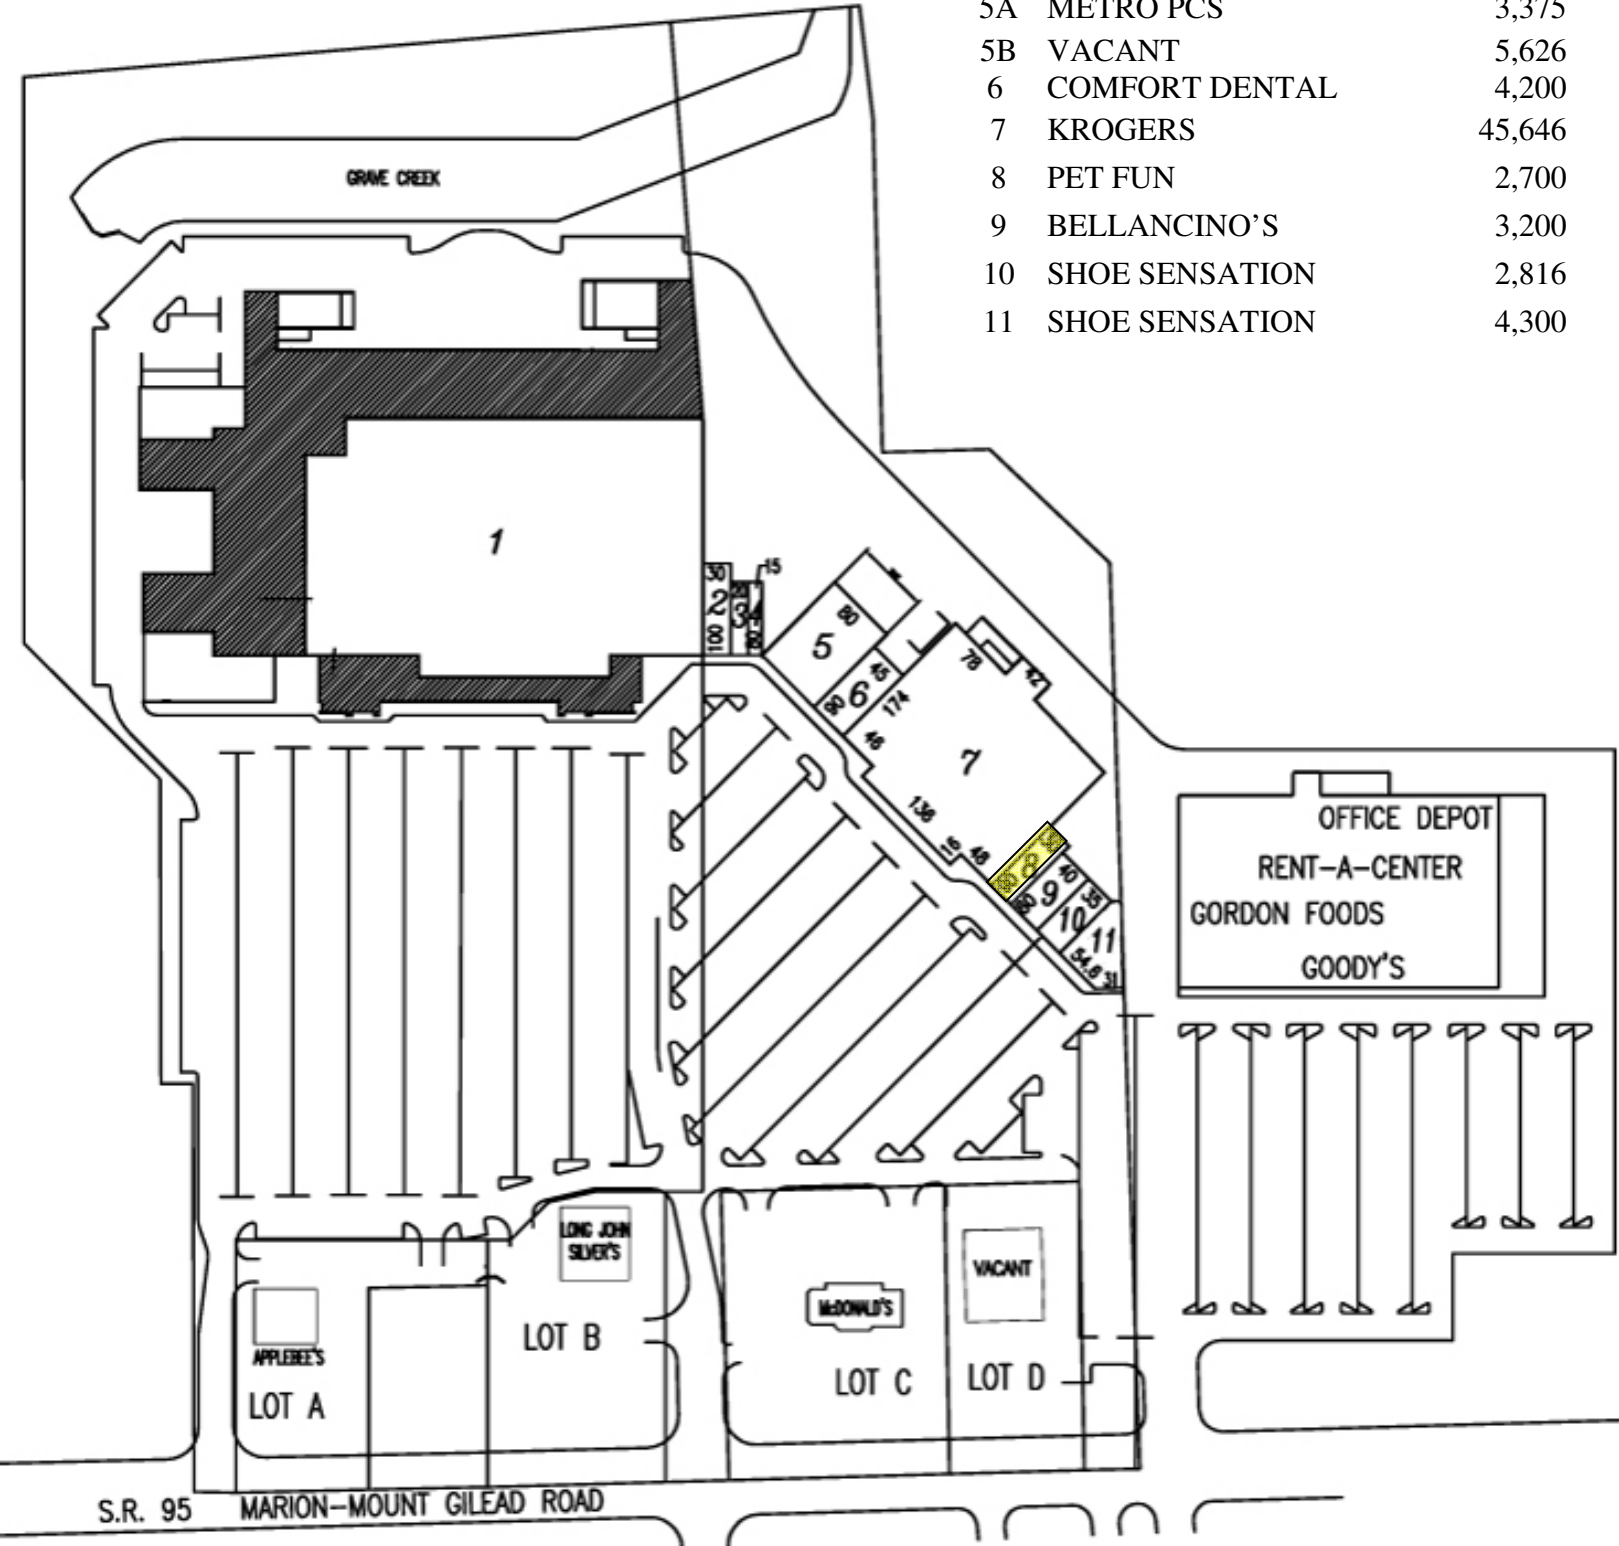

Eastland Towne Center

1624 Marion & Mt. Gilead Road, Marion, Ohio

Omega Real Estate Management

216-360-9111

www.omegarem.com

#	TENANT	SF
1	WAL-MART SUPER CENTER	209,256
2	EB GAMES	3,000
3	SALLY BEAUTY	1,600
4	FAMOUS HAIR	1,200
5A	METRO PCS	3,375
5B	VACANT	5,626
6	COMFORT DENTAL	4,200
7	KROGERS	45,646
8	PET FUN	2,700
9	BELLANCINO'S	3,200
10	SHOE SENSATION	2,816
11	SHOE SENSATION	4,300

SITE PLAN