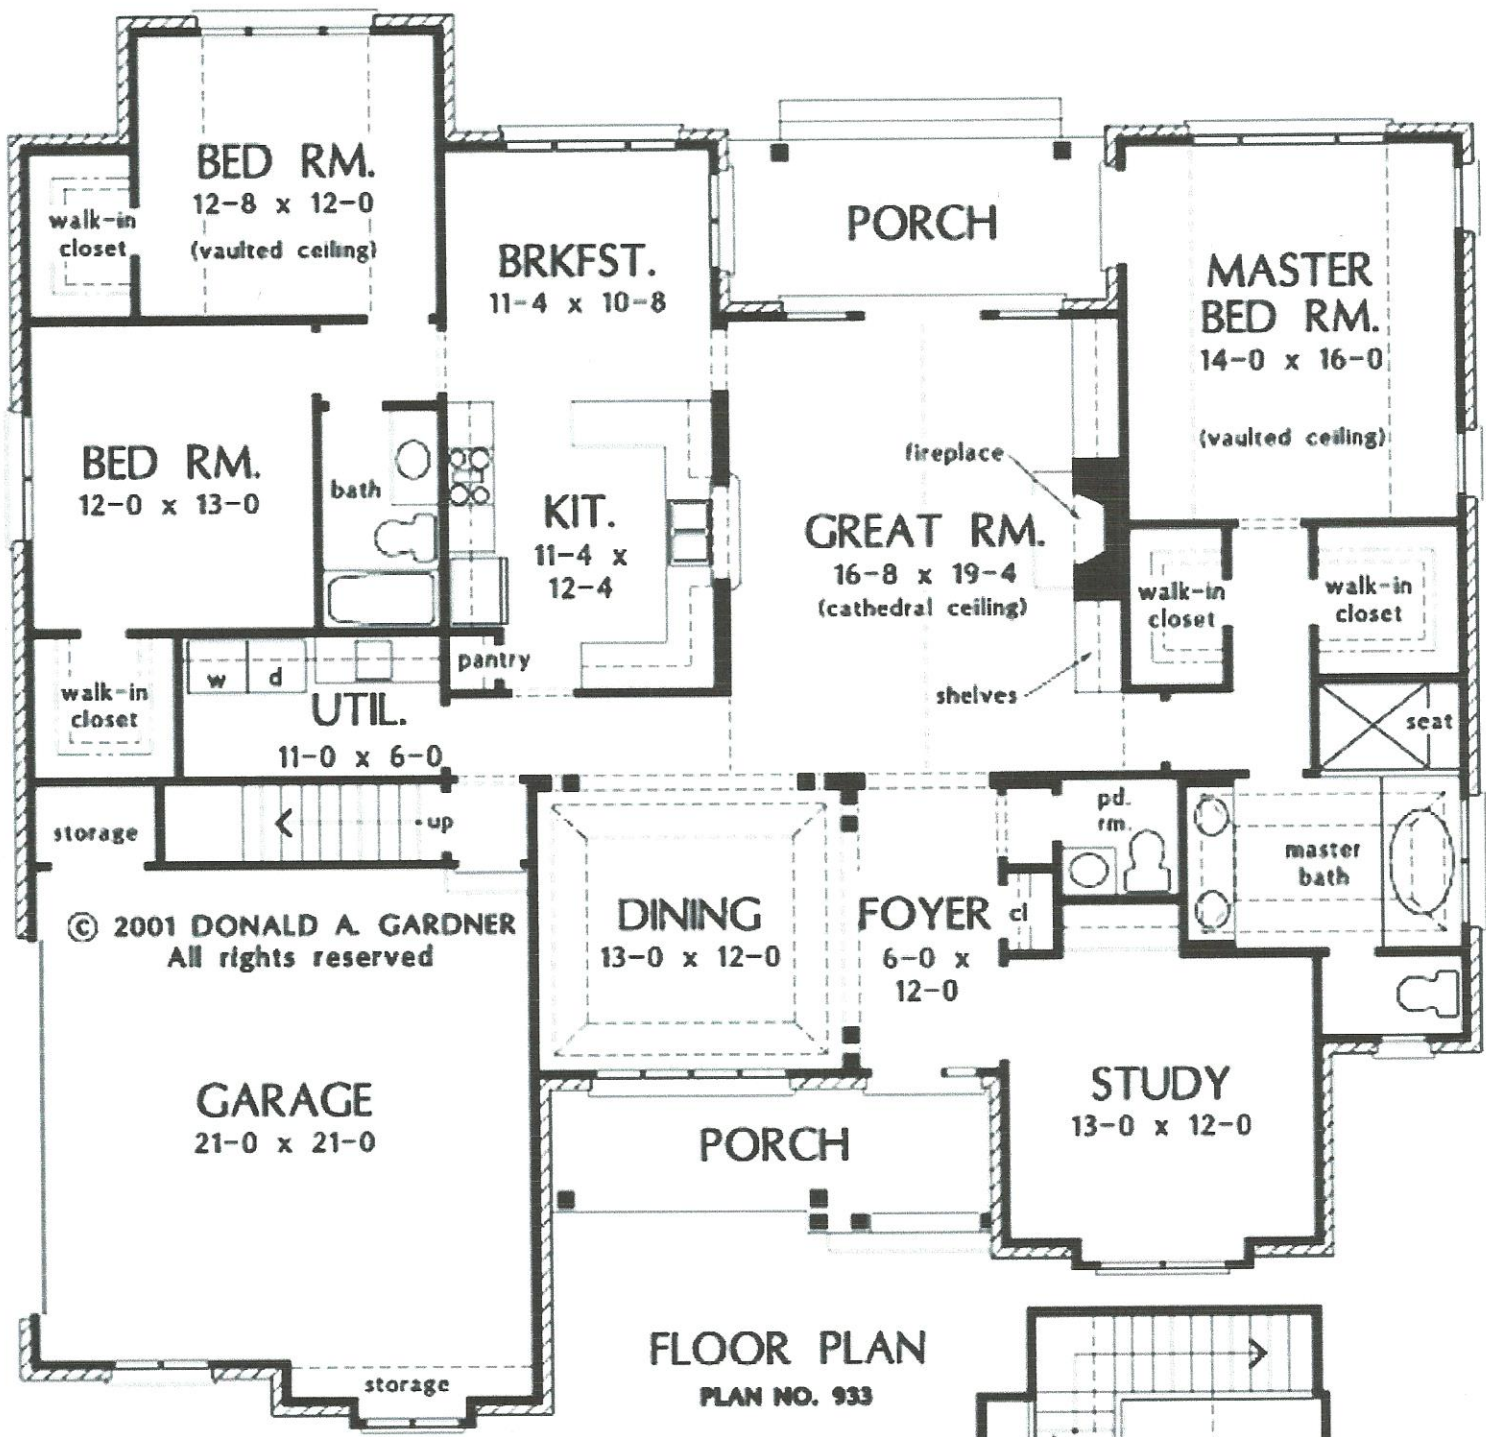

2330 sq. ft.

© 2001 DONALD A. GARDNER  
All rights reserved

FLOOR PLAN  
PLAN NO. 933

2330 sq. ft.