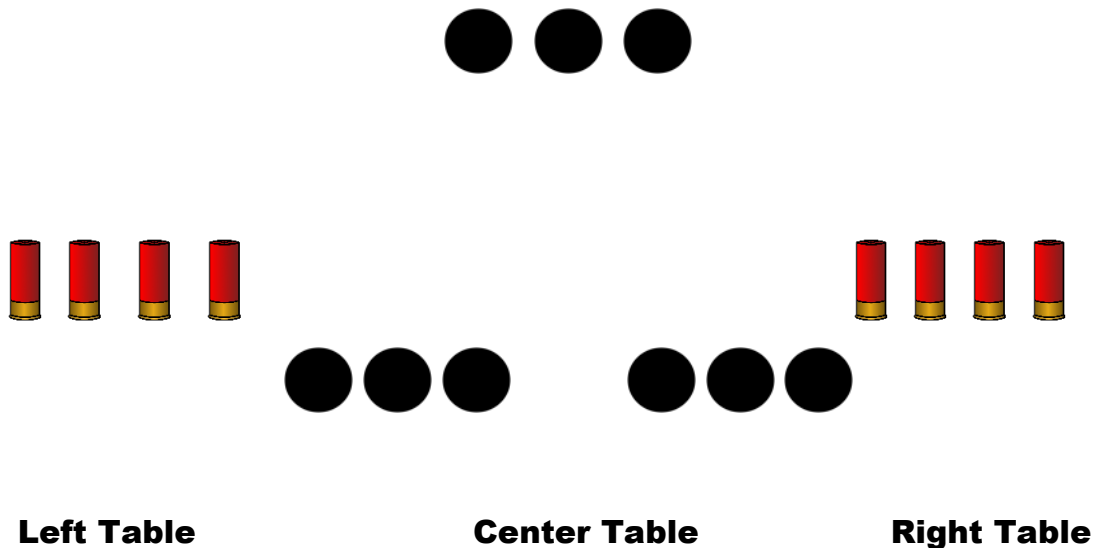

WAGON

FIRE PIT

BOX

MAY START WITH RIFLE OR PISTOLS

SHOOTER STARTS: HANDS HOVERING OVER GUN OF CHOICE

SHOOTER SAYS: "WHERE'S SANTA'S SLEIGH"

ATB ENGAGE RIFLE PISTOL TARGETS ONCE EACH ALTERNATING RED AND GREEN TARGETS FOR (8) EIGHT ROUNDS. ENGAGE PISTOL TARGETS WITH RIFLE INSTRUCTIONS, PLUS TWO ROUNDS ON THE BELL. TAKE SHOTGUN MOVE TO BOX ENGAGE TARGETS ANY ORDER.

Holiday Shoot 2019

Bay 3 Stage 3

The Outhouse

Shotgun 4+ RNS Staged On Left or Right Table

Rifle 10 RNS Staged On Center Table

Pistols 5 RNS Each Holstered

Outhouse

Shotgun Card Drawn

Ace 1 Shotgun,

2 - 2 Shotgun,

3 - 3 Shotgun,

4- 4 Shotgun

Shooter Starts: Facing Outhouse, draws card and give to T.O.

Shooter faces bay says: “Happy Holidays”

ATB ENGAGE # OF SHOTGUN TARGETS ON CARD. MOVE TO RIFLE ENGAGE 1ST 5 ROUNDS IN A NEVADA SWEEP START ON EITHER END. THEN 2ND 5 ROUNDS On CENTER TARGET. MOVE BETWEEN FENCE POST, ENGAGE PISTOL TARGETS WITH RIFLE INSTRUCTIONS.