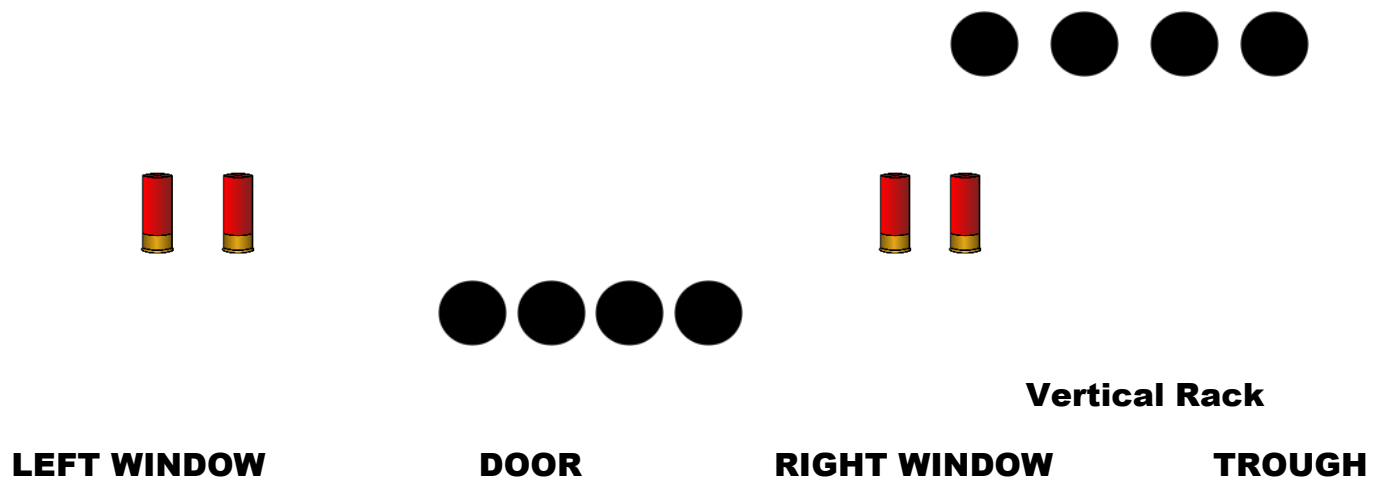

Pistols 5 RNS Each Holstered

SHOOTERS START: RIFLE IN HANDS BEHIND TROUGH

SHOOTERS SAYS: "SANTA IS A CARD SHARK"

ATB ENGAGE RIFLE TARGETS 2 SWEEPS EITHER END, THEN 9TH AND 10TH ROUNDS ON OUTSIDE TARGETS. RESTAGE IN VERTICAL RACK.