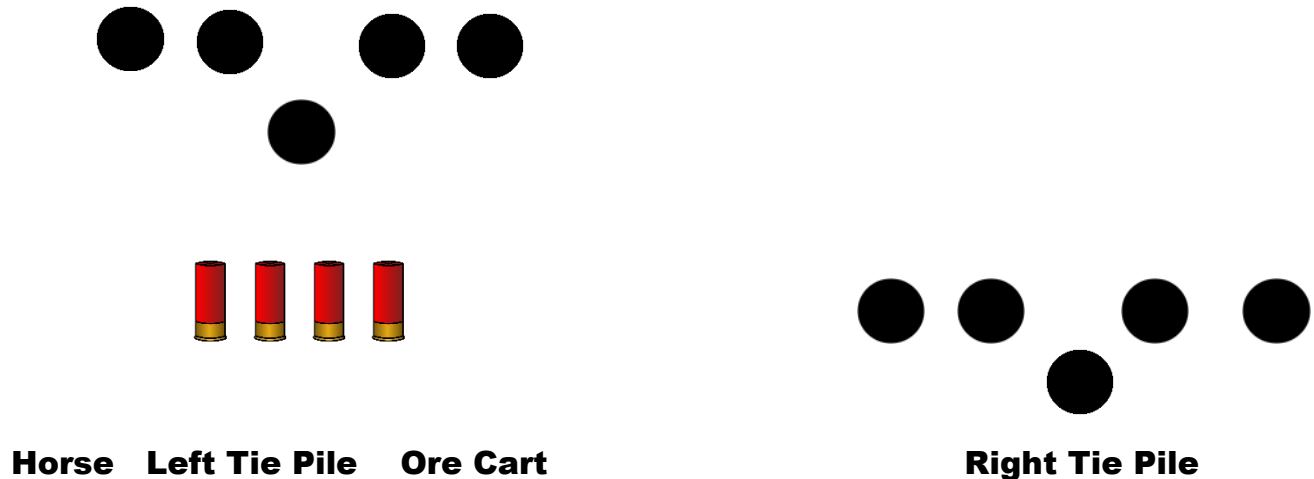

HOLIDAY SHOOT BOOK

December 13TH & 14TH, 2019

Hosted by Dixie Desperados

Holiday Shoot 2019

Bay 1 Stage 1

The Mine

Shotgun 4+ RNS Staged On Horse

Rifle 10 RNS Staged On Left Tie Pile

Pistols 5 RNS Each Holstered

MAY START WITH SHOTGUN OR PISTOLS

SHOOTERS STARTS: HANDS ON HIPS

SHOOTERS SAYS: "HO! HO! HO!"

ATB IF STARTING WITH SHOTGUN ENGAGE TARGETS ANY ORDER.

RIFLE ENGAGE TARGETS IN A 2-1-2-1-2 SWEEP FROM EITHER END, THEN PUT LAST 2 ROUNDS ON CENTER TARGET.