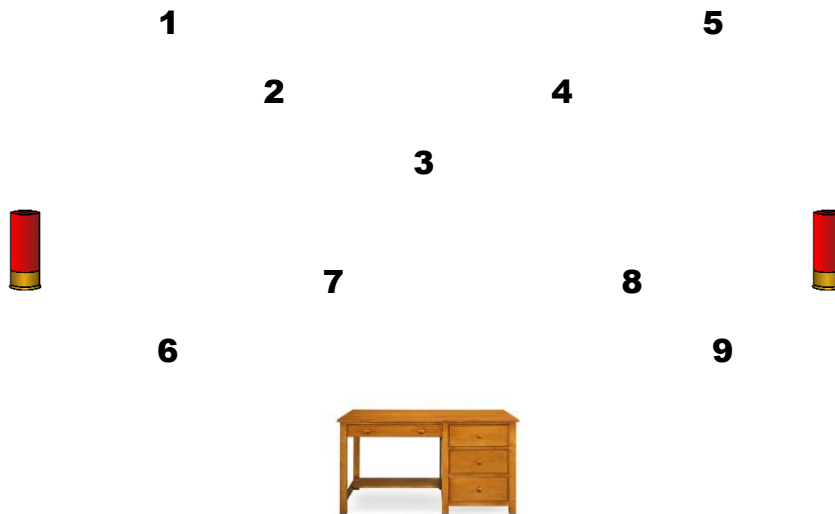

THEN MOVE TO RED BOX WITH PISTOLS ENGAGE TARGETS WITH RIFLE INSTRUCTIONS.

Holiday Shoot 2019

Bay 7 Stage 7

Sheriff Office

Pistols 5 RNS Each Holstered

Rifle 10 RNS Staged On Desk

Shotgun 2+ RNS Staged On Desk