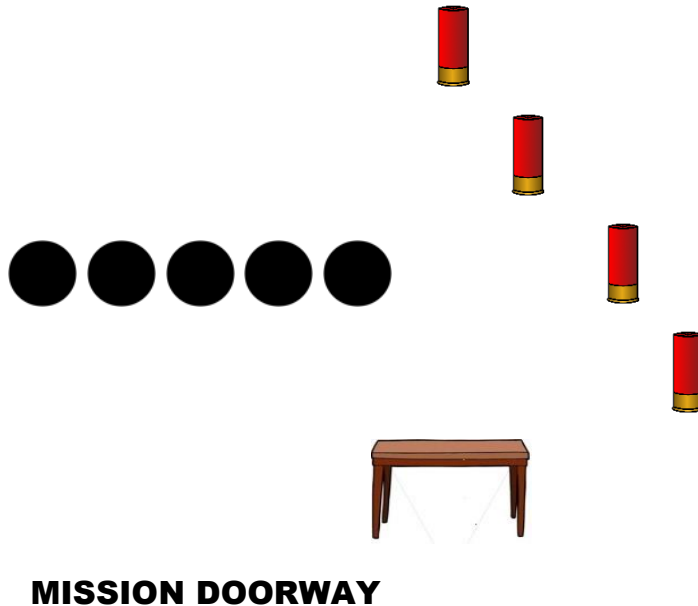

SHOOTER SAYS: "I'M WIRING SANTA"

ATB WITH RIFLE ENGAGE TARGETS IN A 2-2-1-1-2-2 SWEEP FROM EITHER DIRECTION.

MOVE TO SHOTGUN ENGAGE 4 FROM RT. DOOR UNTIL DOWN. THEN MOVE TO CENTER WINDOW WITH SHOTGUN ENGAGE 2 UNTIL DOWN.

ENGAGE PISTOL TARGETS WITH RIFLE INSTRUCTIONS.

Holiday Shoot 2019

Bay 6 Stage 6

The Mission

Rifle 10 RNS In Hands

Shotgun 4+ RNS Staged On Table

Pistols 5 RNS Each Holstered

SHOOTER START: RIFLE IN HANDS AT MISSION DOORWAY