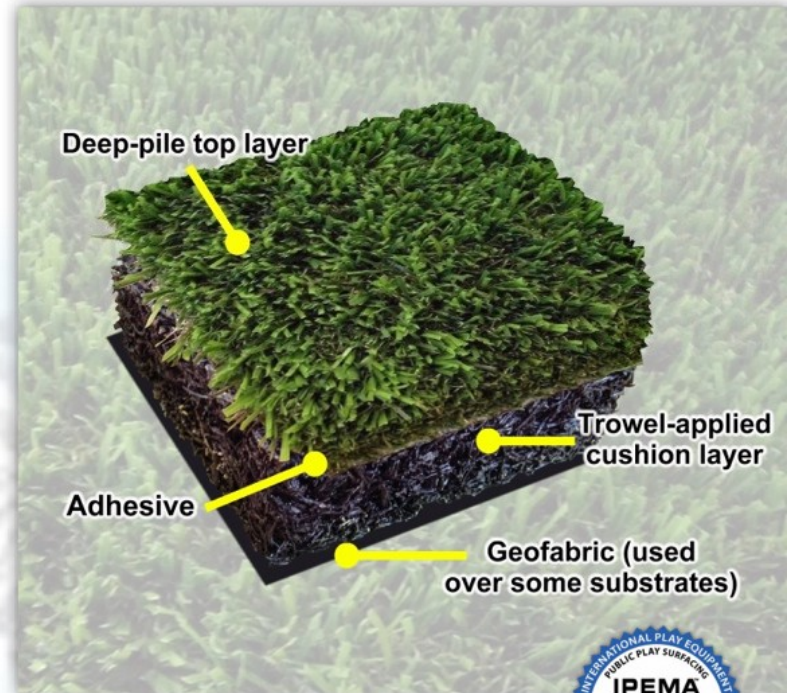

PlayTurf™

NEW GENERATION PLAY TURF

Play turf is safe turf when using our new generation surfacing by PlayMax. Our safe and fun **PlayTurf™** is rated from 4' to 12' CFH, just like the rest of our PlayMax™ poured rubber systems. Using similar cushion layer technology, our PlayTurf™ system uses an adhered layer of high quality, deep pile synthetic turf to provide a natural appearing surface for kids to explore and have fun on.

The best thing is that we adhere our PlayTurf™ directly to the cushion layer, eliminating the messy sand or tire rubber granules commonly used to “weigh down” other synthetic turf systems. It costs a bit more, but we feel it is well worth it, giving you a system you can live with, and eliminating the tracking of tire rubber granules and sand into your building or walk areas.

PlayMax is taking play surfacing to the next generation with PlayTurf.