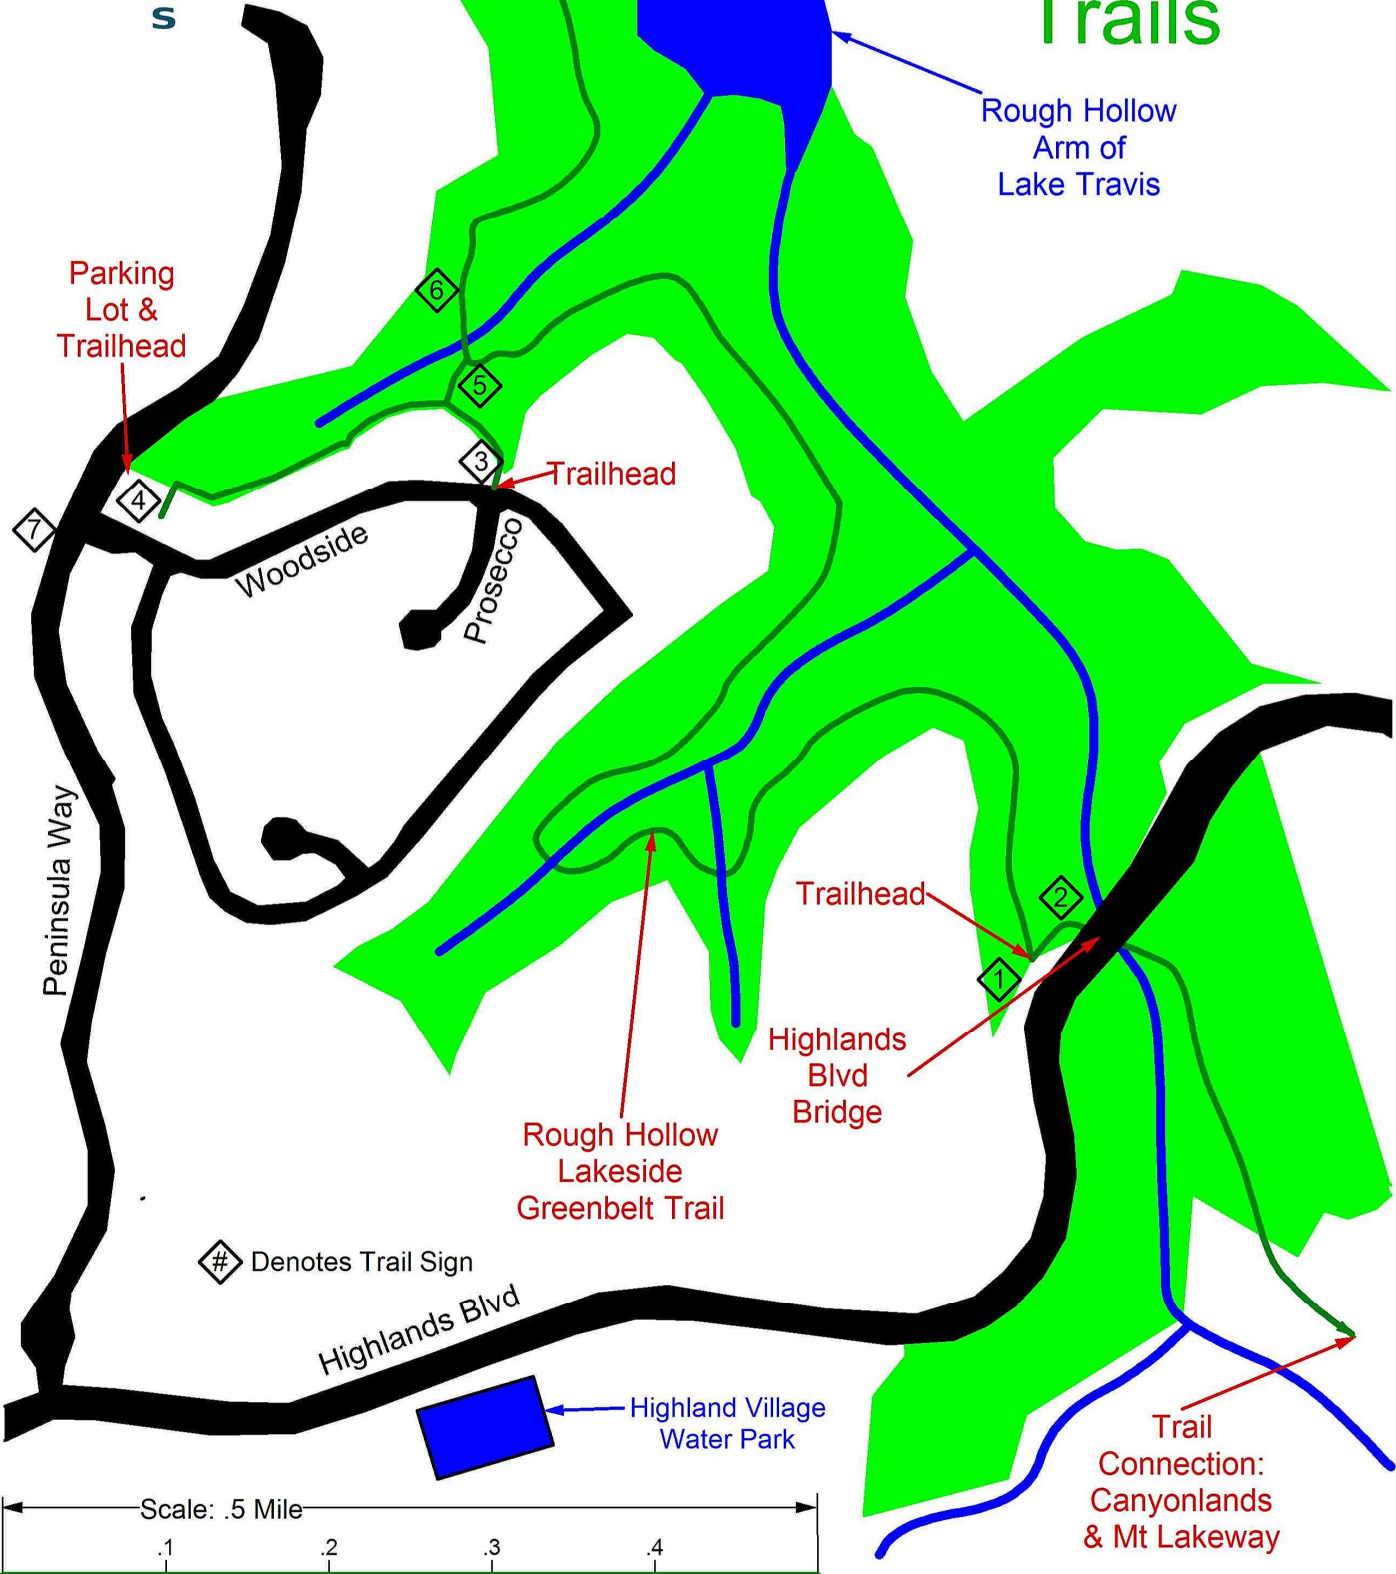

Rough Hollow Trails

Rough Hollow Arm of Lake Travis

Parking Lot & Trailhead

Trailhead

Trailhead

Highlands Blvd Bridge

Rough Hollow Lakeside Greenbelt Trail

Denotes Trail Sign

Trail Connection: Canyonlands & Mt Lakeway

Scale: .5 Mile

.1 .2 .3 .4