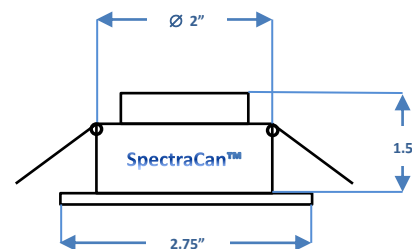

## Ordering Information

PRODUCT FAMILY  
**MCN – SC11**

COLOR

TRIM

**RGB** = RGB Color Changing  
**R** = Red  
**G** = Green  
**B** = Blue  
**X** = Custom Color\*

**AL** = Brushed Aluminum  
**CS** = Custom\*