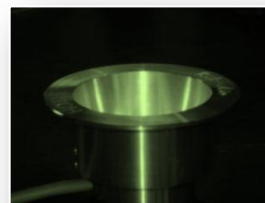

Example Product #
MCN-SC11-RGB-AL

SpectraCan™ RGB color changing with brushed aluminum trim

Ordering Information

PRODUCT FAMILY
MCN – SC11

COLOR

TRIM

RGB = RGB Color Changing
R = Red
G = Green
B = Blue
X = Custom Color*

AL = Brushed Aluminum
CS = Custom*