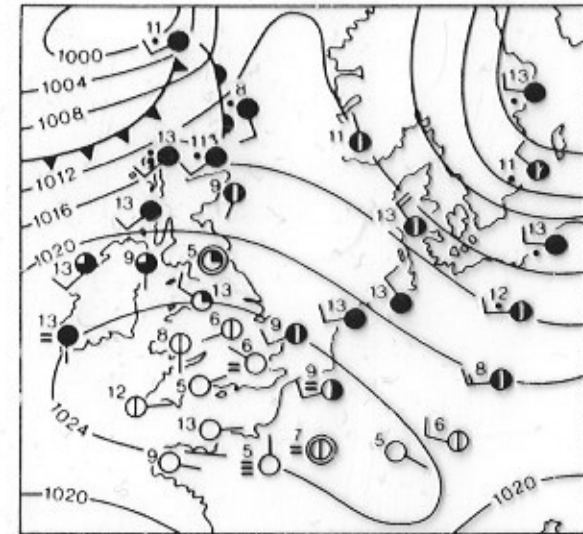

A

18h 27 Aug '79

B

00h 28 Aug '79

C

06h 28 Aug '79

KEY TO SYMBOLS

Cloud Amount	○	⊙	☉	⊕	⦿	●	⦿	●	⊗						
Oktas	0	1 or less	2	3	4	5	6	7 or more	8	Sky obscured					
Wind Speed	⊙	○	○	○	○	○	○	*	•	*	△	=	≡		
Knots	Calm	1-2	3-4	8-12	13-17	For each additional half-feather, add 5 knots		Drizzle	Rain	Snow	Rain shower	Snow shower	Hail shower	Mist	Fog