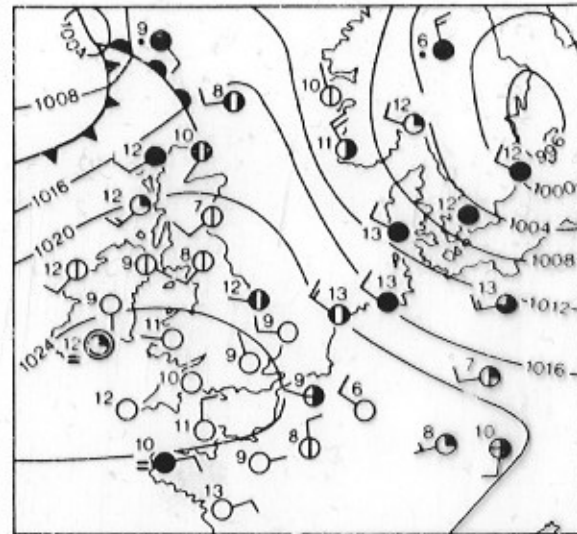

A

18h 27 Aug '79

B

00h 28 Aug '79

C

06h 28 Aug '79

KEY TO SYMBOLS

Cloud Amount	○	⊙	☉	⊕	⦿	●	⦿	●	⊗						
Oktas	0	1 or less	2	3	4	5	6	7 or more	8	Sky obscured					
Wind Speed	⊙	○	○	○	○	○	○	*	•	*	△	=	≡		
Knots	Calm	1-2	3-4	8-12	13-17	For each additional half-feather, add 5 knots		Drizzle	Rain	Snow	Rain shower	Snow shower	Hail shower	Mist	Fog