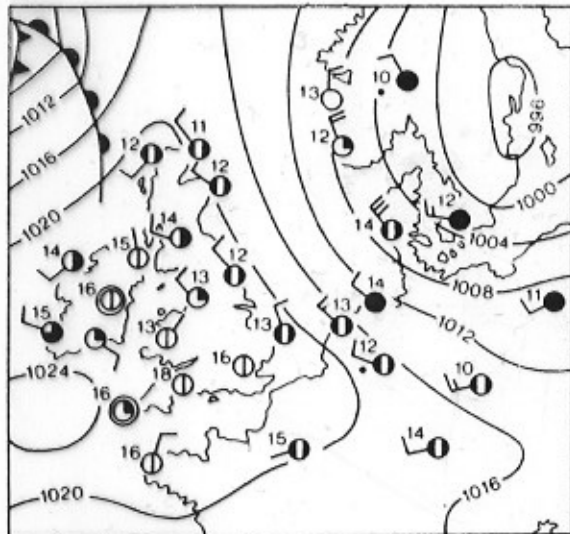

A

18h 27 Aug '79

B

00h 28 Aug '79

C

06h 28 Aug '79

KEY TO SYMBOLS

Cloud Amount	○	⊙	☉	⊕	⦿	●	⦿	●	⊗						
Oktas	0	1 or less	2	3	4	5	6	7 or more	8	Sky obscured					
Wind Speed	⊙	○	○	○	○	○	○	*	•	*	△	=	≡		
Knots	Calm	1-2	3-4	8-12	13-17	For each additional half-feather, add 5 knots		Drizzle	Rain	Snow	Rain shower	Snow shower	Hail shower	Mist	Fog