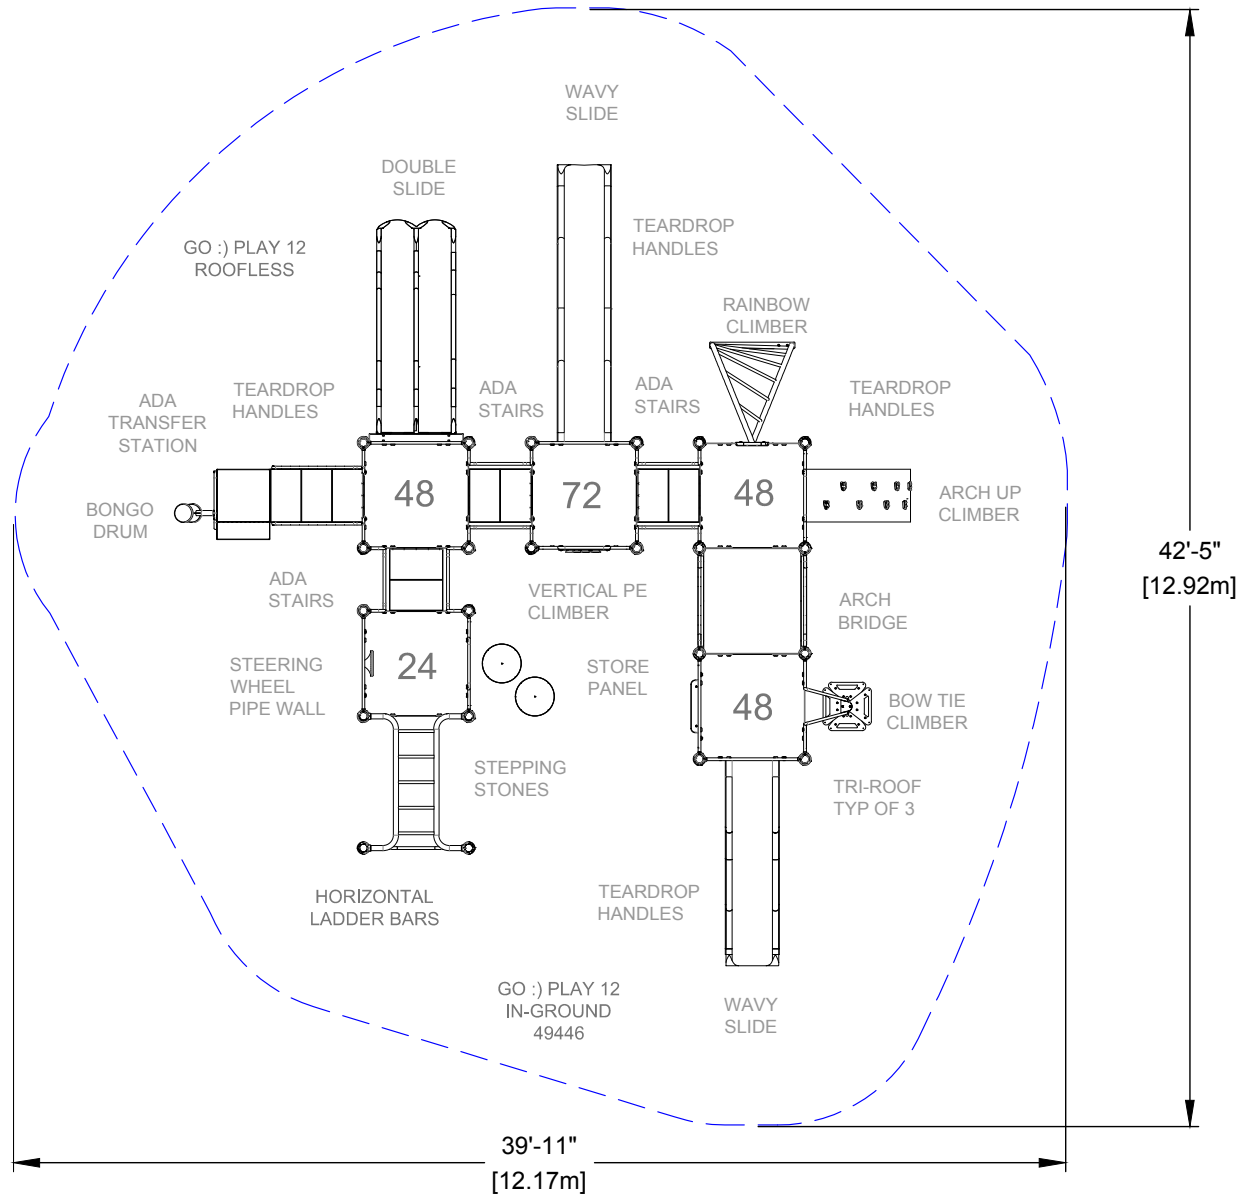

GO PLAY :) SYSTEM 12

XCCENTPLAY.COM

DATE 07/07/2015
PROJECT GP 12
REVISION -
DESIGNER Xccent

MIN. "FALL ZONE"
39'11" x 42'5"

MAX. FALL HEIGHT
72"

AGES 5-12

	total	req'd
ELEVATED COMPONENTS	10	-
ACCESSIBLE ELEVATED COMPONENTS	10	5
GROUND LEVEL EVENTS	6	3
DIFFERENT TYPES OF GROUND EVENTS	3	3
APPROX. SQ FT	N/A	APPROX. PERIM
		N/A