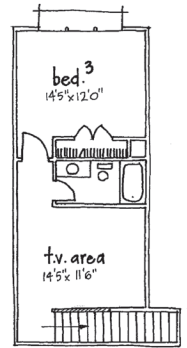

The Amber

2832 - 3426 SQ. FT.

w/o bonus option (lose 32sq)

optional bonus w/ 1/2 bath

optional sunroom layout

adds 94 sq. ft.

opt. teen suite

adds 30 sq. ft.