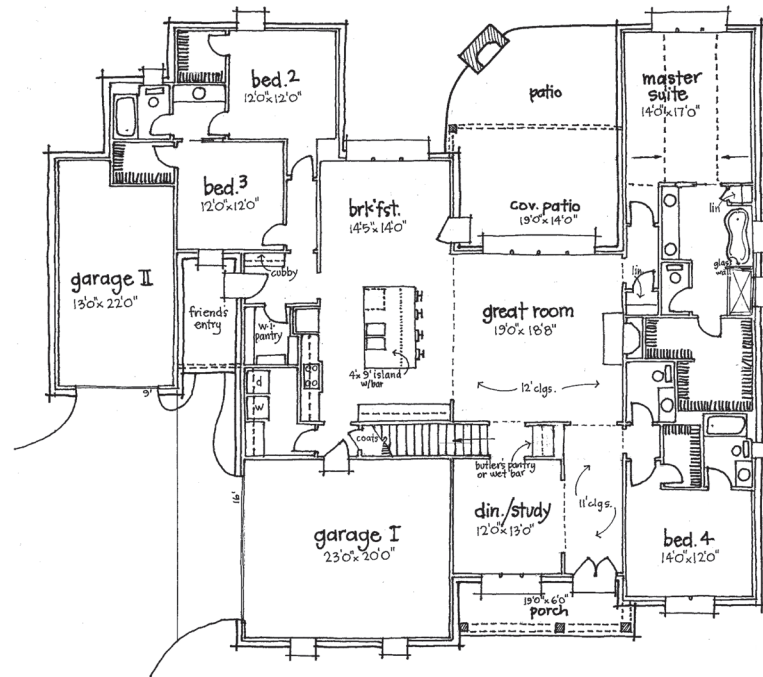

The Amber

2832 - 3426 SQ. FT.

w/o bonus option (lose 32sq)

optional bonus w/ 1/2 bath

optional sunroom layout

adds 94 sq. ft.

opt. teen suite

adds 30 sq. ft.