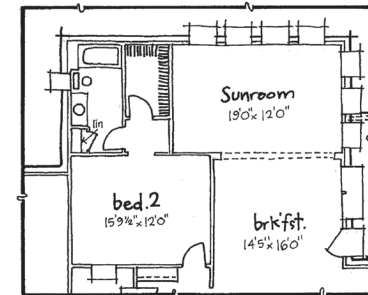

The Amber

2832 - 3426 SQ. FT.

w/o bonus option (lose 32sq)

optional bonus w/ 1/2 bath

optional sunroom layout

adds 94 sq. ft.

opt. teen suite

adds 30 sq. ft.