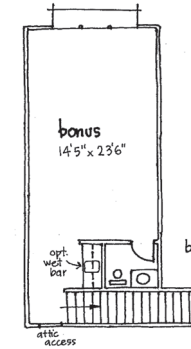

The Amber

2832 - 3426 SQ. FT.

w/o bonus option (lose 32sq)

optional bonus w/ 1/2 bath

optional sunroom layout

adds 94 sq. ft.

opt. teen suite

adds 30 sq. ft.