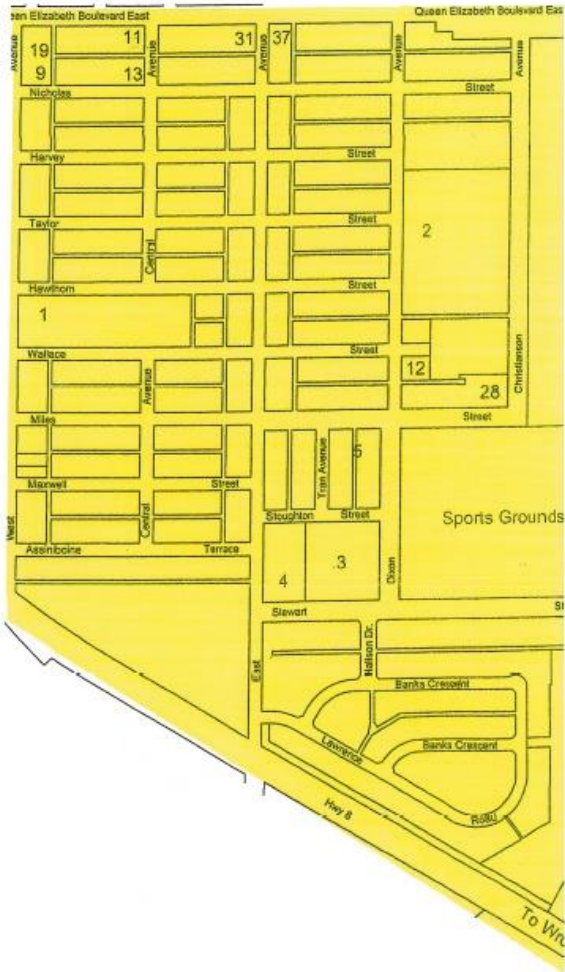

# GREEN AREA - 2020

- January 2, 2020
- January 16, 2020
- January 30, 2020
- February 13, 2020
- February 27, 2020
- March 12, 2020
- March 26, 2020
- April 9, 2020
- April 23, 2020
- May 7, 2020
- May 21, 2020
- June 4, 2020
- June 18, 2020
- July 2, 2020
- July 16, 2020
- July 30, 2020
- August 13, 2020
- August 27, 2020
- September 10, 2020
- September 24, 2020
- October 8, 2020
- October 22, 2020
- November 5, 2020
- November 19, 2020
- December 3, 2020
- December 17, 2020
- December 31, 2020
- January 14, 2021

**Please have bins placed at least 1.5 feet (0.5M) apart at curbside.**

# YELLOW AREA - 2020

- January 9, 2020
- January 23, 2020
- February 6, 2020
- February 20, 2020
- March 8, 2020
- March 19, 2020
- April 2, 2020
- April 16, 2020
- April 30, 2020
- May 14, 2020
- May 28, 2020
- June 11, 2020
- June 25, 2020
- July 9, 2020
- July 23, 2020
- August 6, 2020
- August 20, 2020
- September 3, 2020
- September 17, 2020
- October 1, 2020
- October 15, 2020
- October 29, 2020
- November 12, 2020
- November 26, 2020
- December 10, 2020
- December 24, 2020
- January 7, 2021