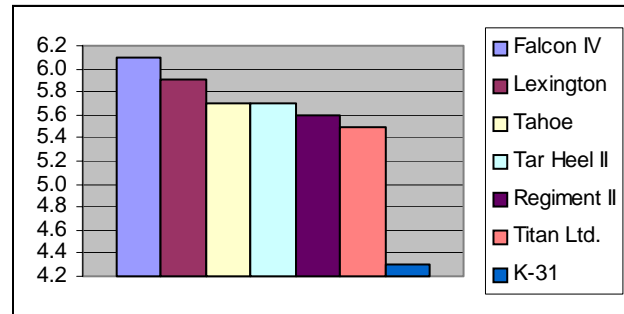

TRIAL DATA

2001 National Tall Fescue Test
2002-05 Data
Maintenance Using "Schedule B"
Ratings 1-9, 9=Ideal Turf

SEEDING RATE

8-10 LBS/1,000 square feet for new establishment
4-5 LBS/1,000 square feet for overseeding

BENEFITS

- Improved Summer Activity
- Dark Green Color
- Good Establishment
- Good Disease Resistance