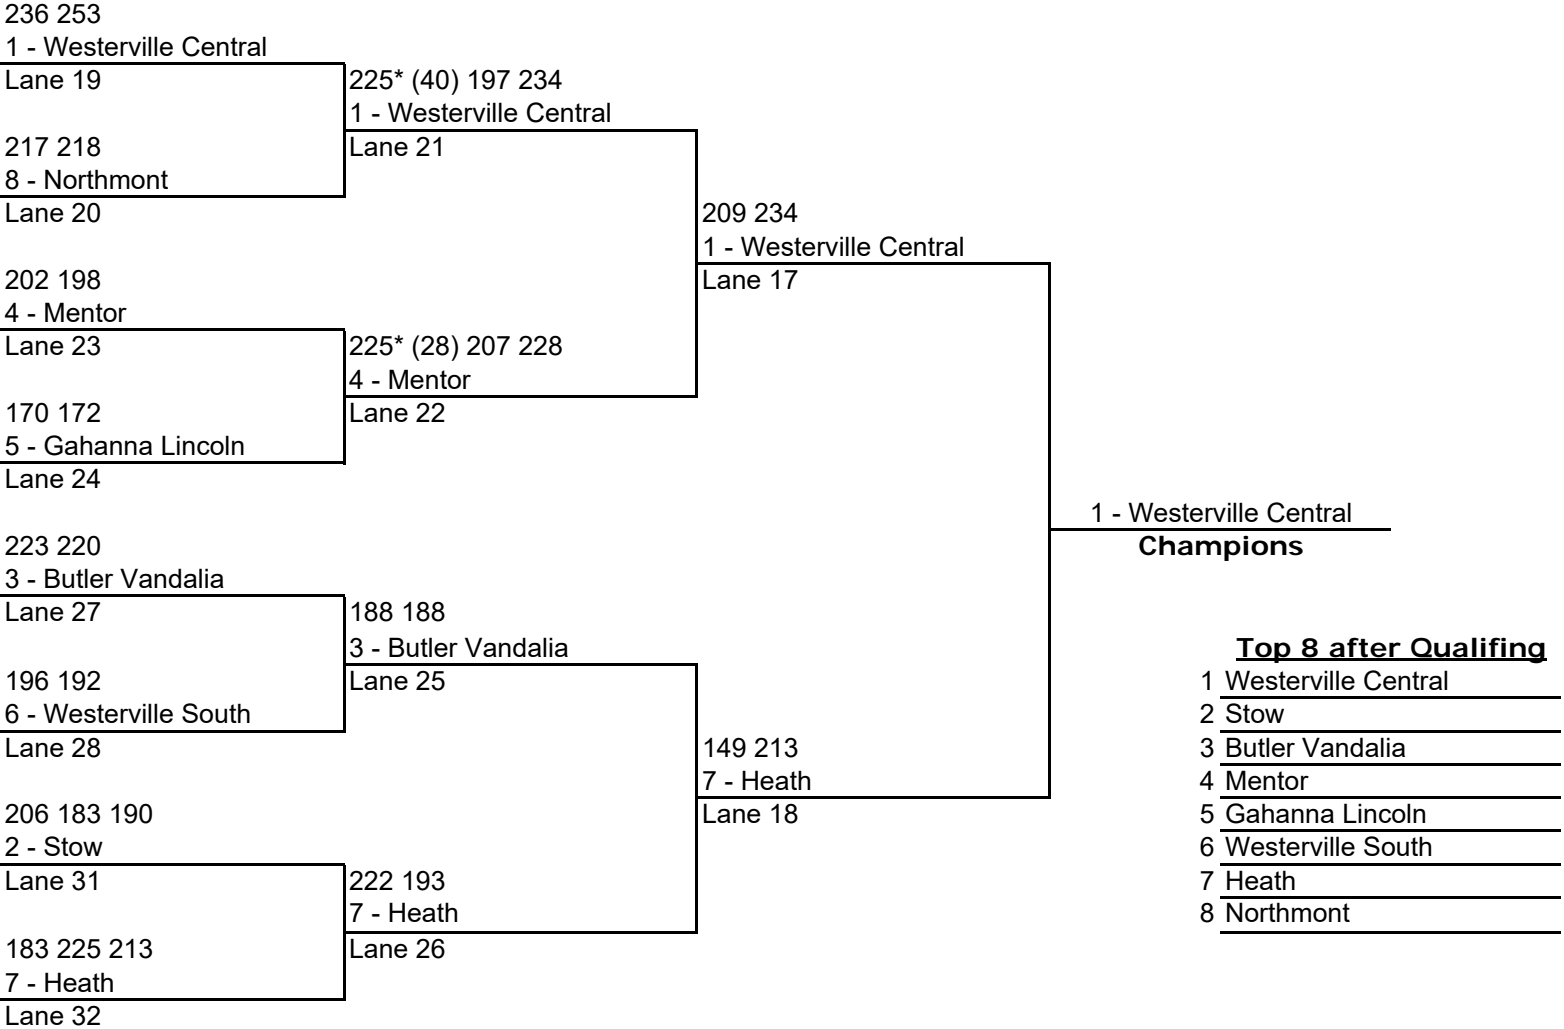

Top 8 BOYS Bracketed Finals 2018

Girls Holiday High School Bowling Tournament Saturday, December 8, 2018

School	Starting Lane	1	2	3	4	After 4	5	6	7	8	After 8	9	10	11	12	After 12	13	14	15	16	After 16
1 Stow	17	256	176	182	189	803	159	172	171	164	1469	173	216	166	196	2220	185	170	179	186	2940
2 Westerville Central	3	135	177	153	205	670	156	156	135	224	1341	172	168	199	137	2017	148	192	166	142	2665
3 Northmont	11	170	148	169	167	654	151	175	234	154	1368	127	174	124	200	1993	158	170	150	162	2633
4 Hilliard Bradley	20	171	179	136	141	627	165	174	173	143	1282	137	203	133	182	1937	200	129	133	163	2562
5 Gahanna Lincoln	2	142	140	145	137	564	179	178	173	153	1247	164	144	139	189	1883	165	184	140	160	2532
6 Mentor	15	160	162	134	185	641	165	159	148	110	1223	154	151	188	179	1895	189	151	158	109	2502
7 Wayne	22	146	154	161	177	638	145	148	177	180	1288	118	151	135	175	1867	158	112	168	163	2468
8 Westerville South	10	139	148	142	162	591	158	98	167	126	1140	134	164	165	128	1731	188	133	152	159	2363
9 Heath	21	147	104	175	190	616	93	132	164	169	1174	150	172	129	124	1749	124	123	147	143	2286
10 Butler Vandalia	18	129	128	154	121	532	131	123	130	141	1057	171	173	133	151	1685	153	139	134	164	2275
11 Worthington Christian	7	116	155	112	114	497	167	133	116	104	1017	224	175	144	149	1709	144	96	150	149	2248
12 Archbishop Alter	8	165	156	122	153	596	102	173	135	121	1127	160	153	135	108	1683	150	137	165	99	2234
13 Riverside	24	145	137	170	148	600	135	112	145	107	1099	124	136	167	100	1626	167	170	114	121	2198
14 Worthington Kilborne	14	139	176	133	110	558	155	131	152	139	1135	114	119	124	142	1634	116	115	134	137	2136
15 Bishop Watterson	12	126	138	119	121	504	138	141	162	128	1073	112	100	173	133	1591	154	114	130	129	2118
16 Teays Valley	23	152	112	144	172	580	106	150	149	135	1120	115	153	125	140	1653	98	92	130	130	2103
17 Defiance	1	202	177	139	101	619	125	121	129	101	1095	126	109	141	150	1621	94	113	125	128	2081
18 Olentangy Orange	6	113	144	116	104	477	125	185	96	126	1009	163	108	139	135	1554	111	133	123	114	2035
19 New Lexington	28	132	134	139	101	506	109	128	144	127	1014	107	109	115	99	1444	140	143	139	158	2024
20 Westerville South JV	13	105	95	118	118	436	124	138	191	139	1028	77	124	112	115	1456	139	141	127	111	1974
21 Whitehall	16	157	123	112	97	489	97	108	113	90	897	170	99	149	124	1439	103	121	142	107	1912
22 Westerville Central JV	25	88	92	121	123	424	98	117	129	110	878	80	94	161	117	1330	131	120	129	110	1820
23 Circleville	19	140	77	101	120	438	111	109	110	109	877	124	91	106	101	1299	136	86	142	89	1752
24 Worthington Christian JV	27	96	95	110	123	424	97	120	88	85	814	110	109	118	105	1256	98	111	115	98	1678
25 Marysville	5	122	99	55	82	358	126	91	90	84	749	85	103	118	107	1162	89	75	97	77	1500
26 Heath JV	4	47	54	77	97	275	93	123	96	89	676	111	110	77	95	1069	87	106	86	80	1428
27 Olentangy Orange JV	9	64	74	69	58	265	101	77	83	78	604	74	45	92	59	874	84	83	93	68	1202