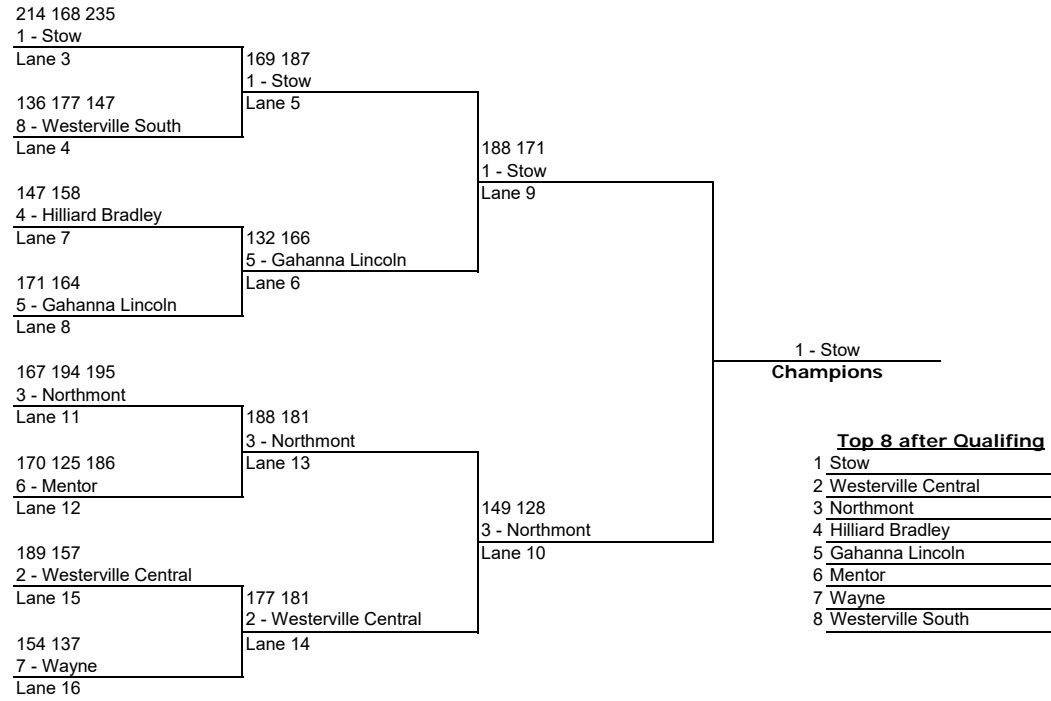

Top 8 GIRLS Bracketed Finals 2018

Top 8 BOYS Bracketed Finals 2018