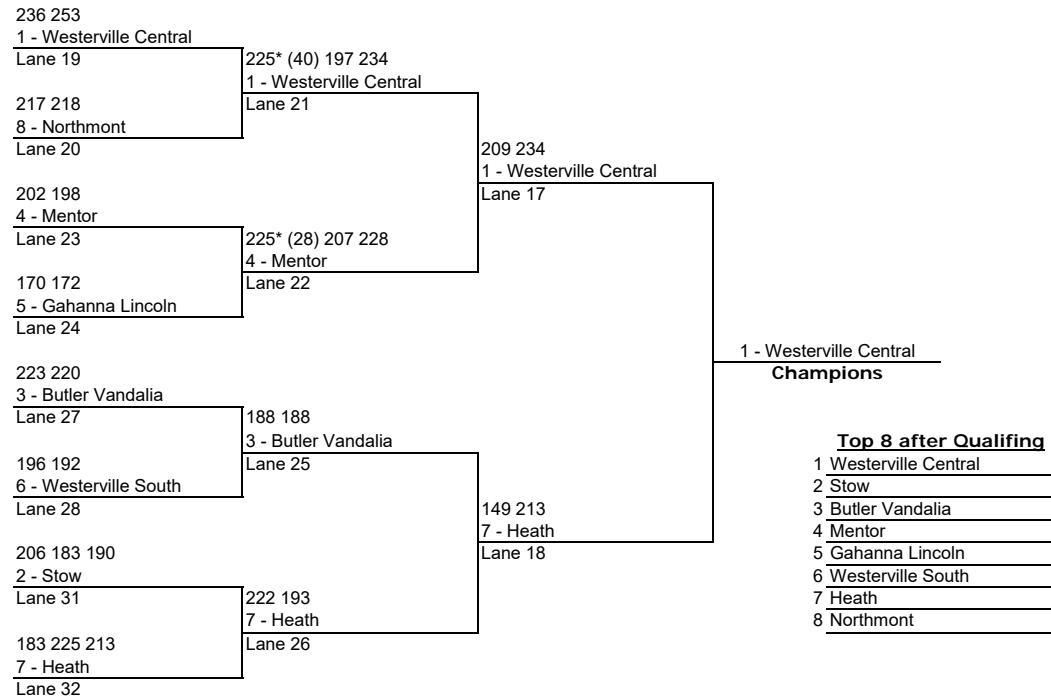

Top 8 GIRLS Bracketed Finals 2018

Top 8 BOYS Bracketed Finals 2018