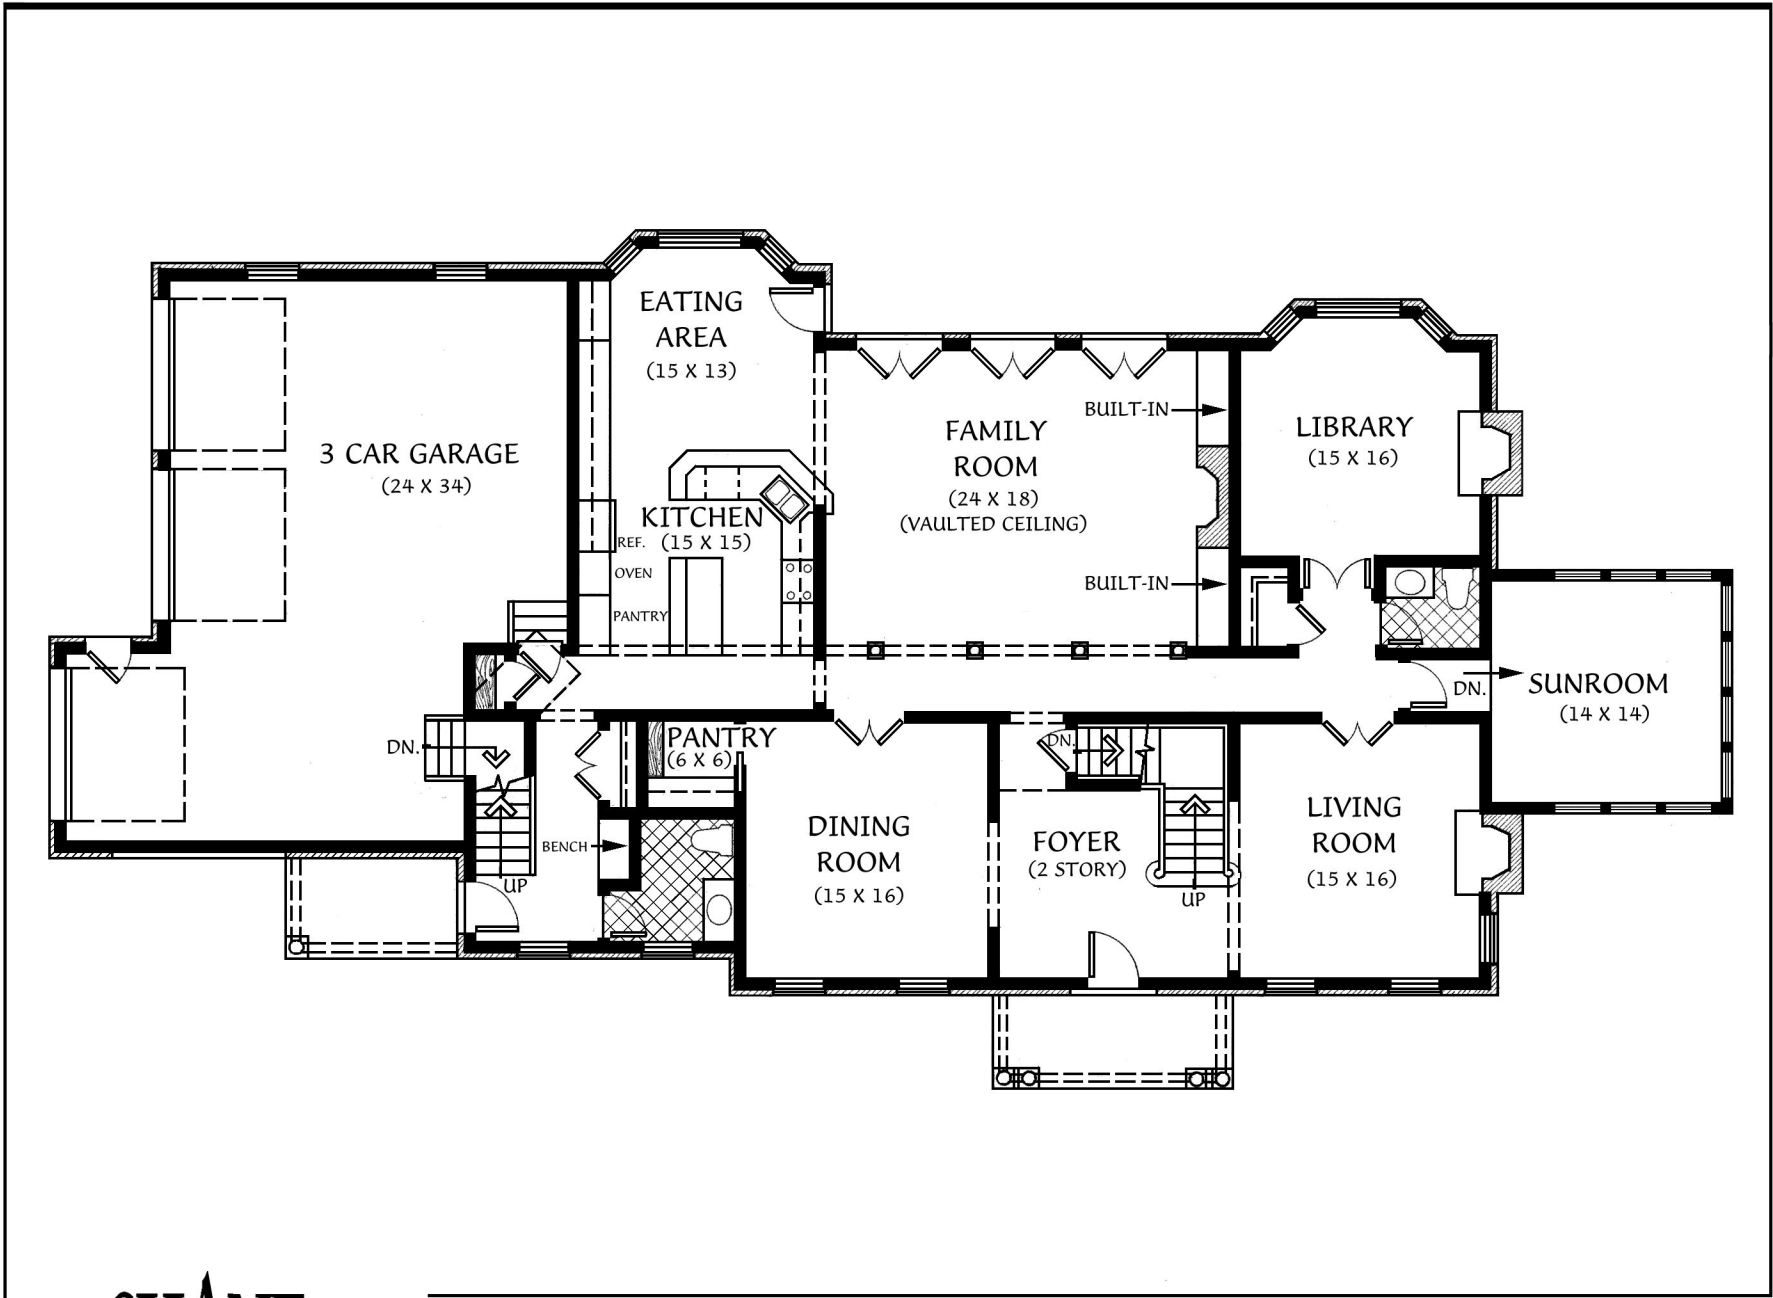

SHANE
STRUCTURES

"The Mascarin"
Front Elevation

5052/5996 Square Feet

SHANE
STRUCTURES

"The Mascarin"
First Floor Plan

2432 Square Feet