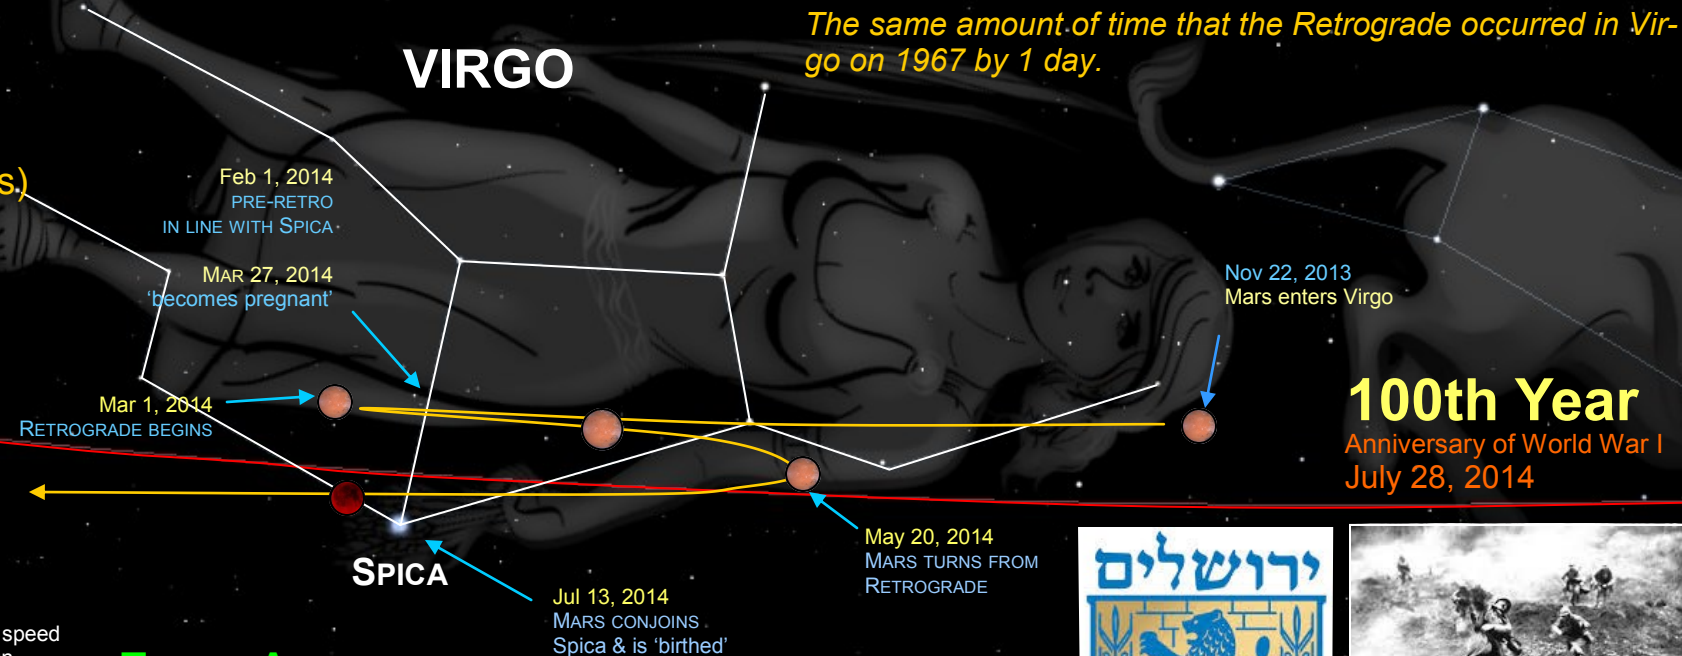

2013

Nov 22: Mars enters Virgo

2014

Feb 01: In line with Spica

Mar 01: Start of Retrograde

Mar 27: In line with Spica ('impregnates Virgo')

Apr 15: Exactly mid-way of Retrograde (Tetrad starts)

May 20: End of Retrograde

Jun 13: Conjunction with Spica

FROM START OF MARS RETROGRADE TO END

Mat 1, 2014 to May 20, 2014

= 81 days or 2 months 20 days or 11 weeks

The same amount of time that the Retrograde occurred in Virgo on 1967 by 1 day.

THE GOD OF WAR

In the 2 times of Israel's Independence in 1948-1949 and in the recapture of Jerusalem, there was a war that determined a favorable outcome for the Nation of Israel. The Planet Mars was in the 'Sign' in the Heavens that coincided precisely with the prophetic dates in Israel's modern history.

1. The War of Independence
2. The 6-Day War

Since Israel's independence, there have been numerous wars with its Muslim neighbors and on-going skirmishes but If the Retrograde of Mars and parallels the beginning of the Tetrad 2014 could see a similar war with Israel that will see

1. a favorable result for Israel,
2. possible expansion of Lands and
3. the inevitable rebuilding of Temple

The Mars Retrograde at the time of the conjunction with Spica will be 15 days from the 100th Year Anniversary of World War I. Could this Retrograde in conjunction to the Tetrad signal the coming 3rd World War?

100th Year

Anniversary of World War I
July 28, 2014