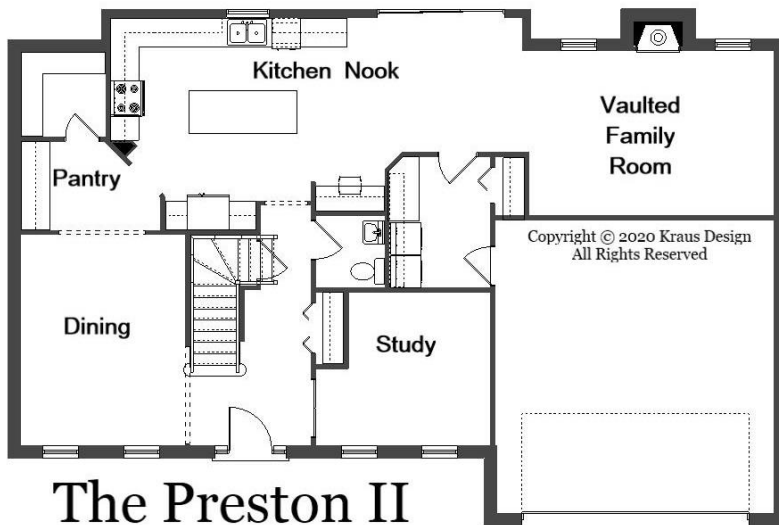

Your Land Your Style Your Home Your Way
Design + Build = Your Best Value

www.krausbuild.com

The Preston II
2390 Sq.Ft.

Copyright © 2020 Kraus Design
All Rights Reserved

The **Kraus** Company
DESIGN BUILD

248-972-5549