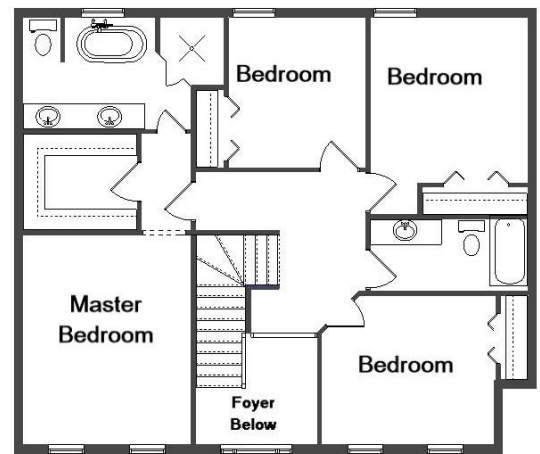

Your Land Your Style Your Home Your Way
Design + Build = Your Best Value

www.krausbuild.com

The Preston II
2390 Sq.Ft.

Copyright © 2020 Kraus Design
All Rights Reserved

The **Kraus** Company
DESIGN BUILD

248-972-5549