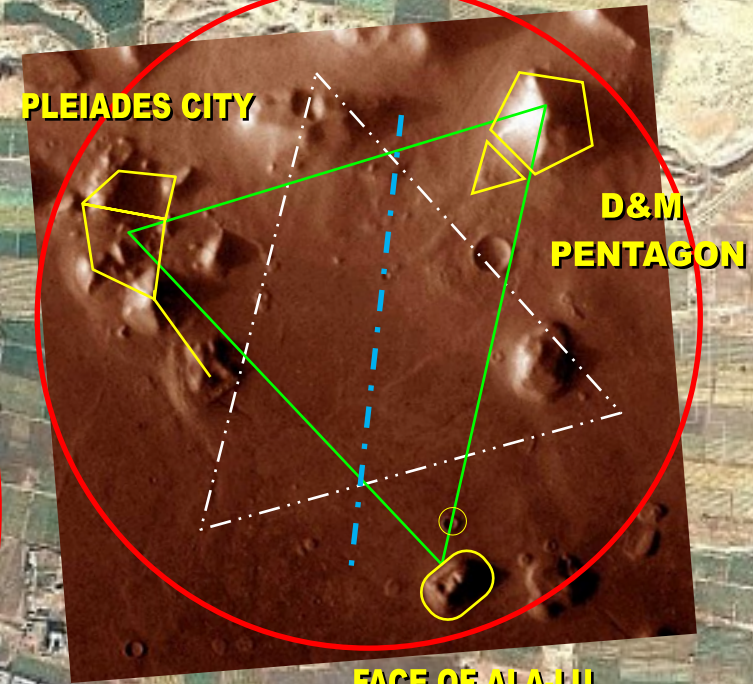

# JERICHO CYDONIA STAR MAP

## MARTIAN MOTIF TRIANGULATION PATTERN

**PLEIADES CITY**  
ANCIENT  
**JERICHO**

**D&M**  
**PENTAGON**  
PANTHEON?

**MARTIAN MOTIF**

**CYDONIA, MARS**  
40°44'33.60N 09°27'40.29W

**Jericho to Jordan River**  
365 arc seconds, map length  
7 miles

**Jericho to Jerusalem, Temple Mount**  
12 nautical miles

**Jericho to Mt. Sinai**  
180 degrees heading

**PLEIADES STAR CLUSTER**

7 Daughters of Atlas

**FACE OF ALA-LU**

Spanish Garden  
City Stadium

© Composition & Some Graphics by  
**LUIS B. VEGA**  
vegapost@hotmail.com  
www.PostScripts.org  
FOR ILLUSTRATION PURPOSES ONLY

**Main Sources**  
Earth.Google.com  
ESA.ist - G. Neukum  
Mars.Google.com  
Wikipedia.com

Image © 2018 DigitalGlobe

Google Earth

Imagery Date: 12/4/2009 31°52'15.07" N 35°26'37.51" E elev 0 ft eye alt 17808 ft