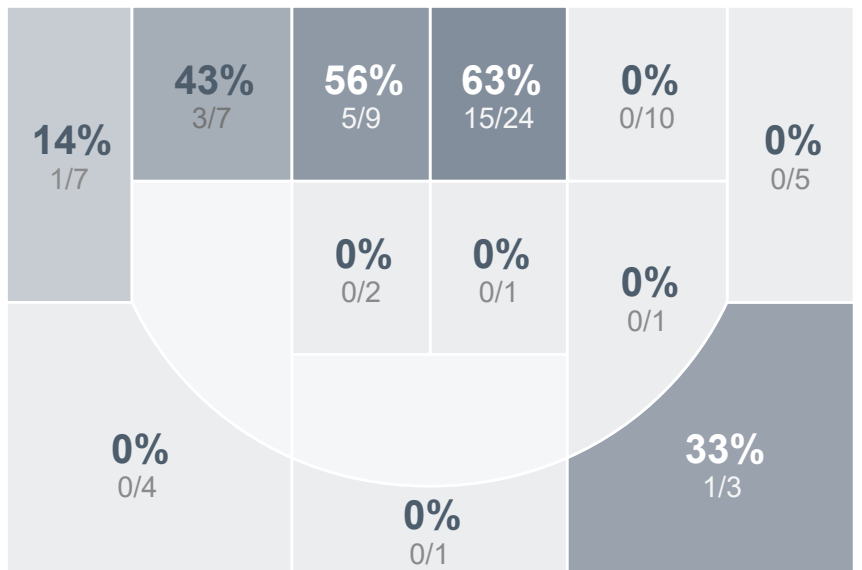

Mandan High School