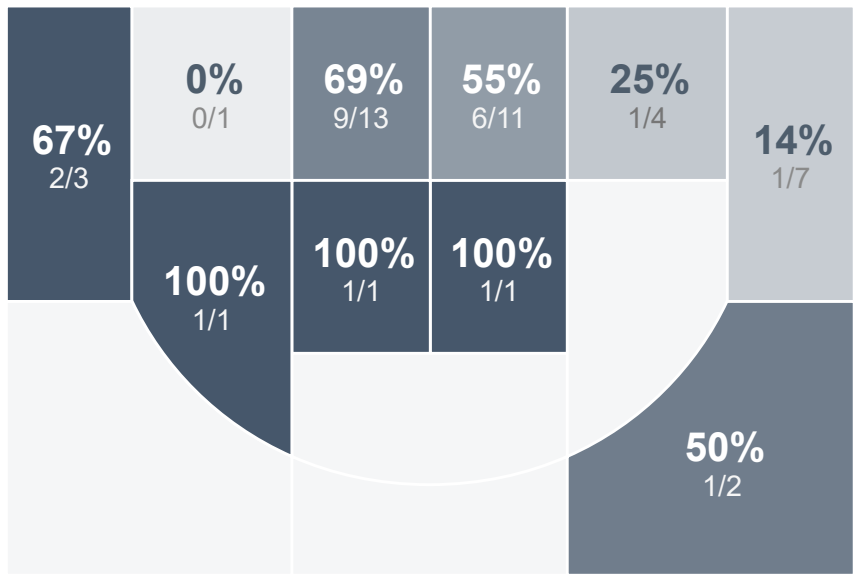

Girls Varsity Basketball