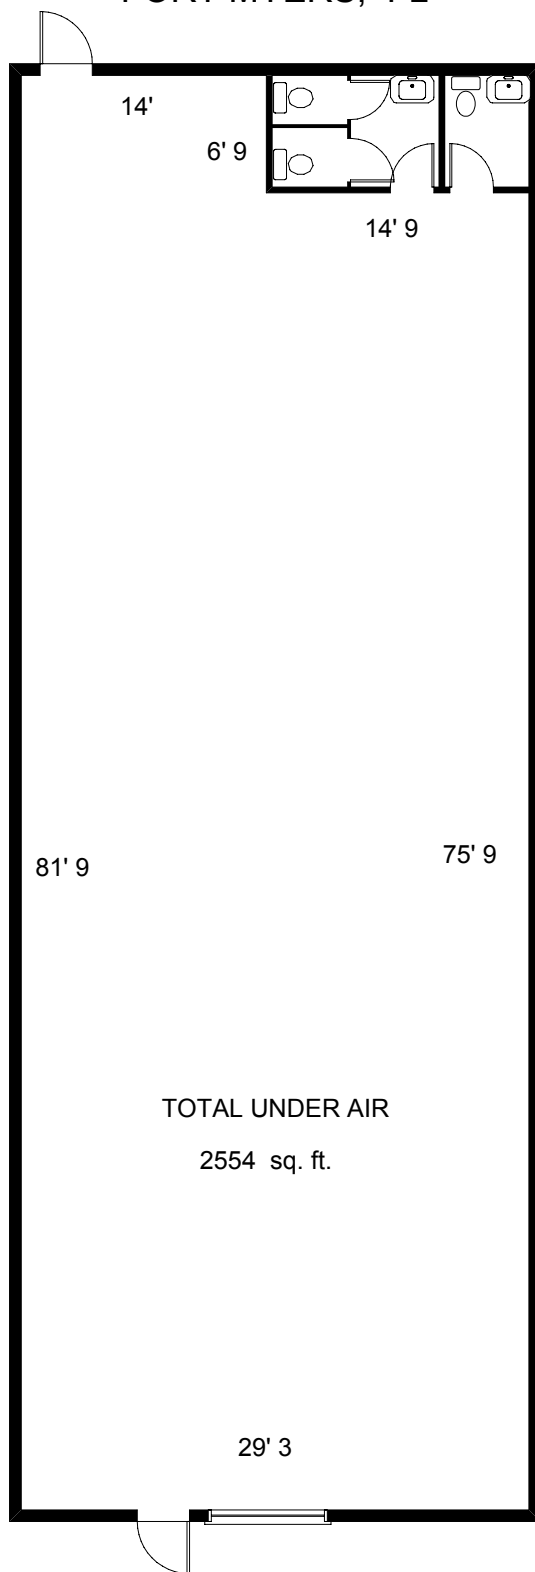

18911 TAMiami TRAIL SOUTH

UNIT # 18

FORT MYERS, FL

PRECISION FLOORPLANS, INC

239 - 598 - 9411

ALL INFORMATION IS DEEMED
CORRECT BUT NOT
GUARANTEED