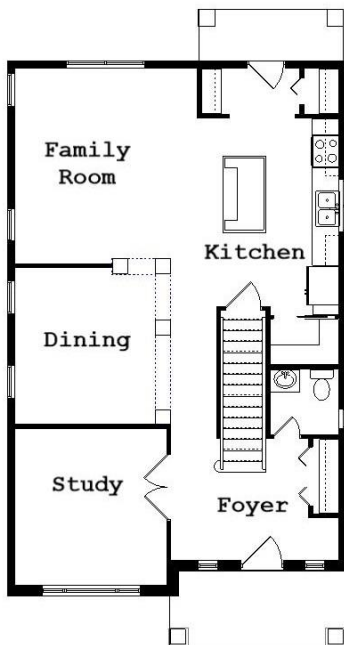

Your Land Your Style Your Home Your Way

Design + Build = Your Best Value

www.krausbuild.com

In Town 4010 D
2100 Sq.Ft.

Copyright © 2021 Kraus Design
All Rights Reserved

The **Kraus** Company
DESIGN BUILD

248-972-5549