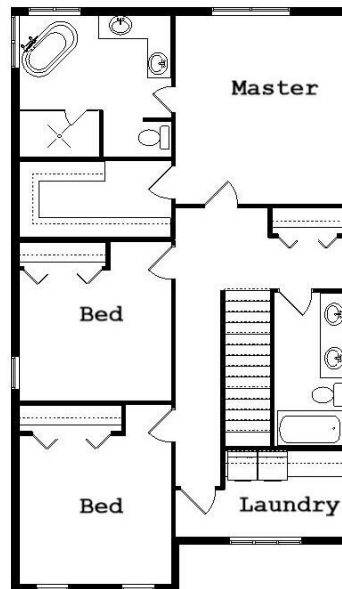

Your Land Your Style Your Home Your Way

Design + Build = Your Best Value

www.krausbuild.com

In Town 4010 D
2100 Sq.Ft.

Copyright © 2021 Kraus Design
All Rights Reserved

The **Kraus** Company
DESIGN BUILD

248-972-5549