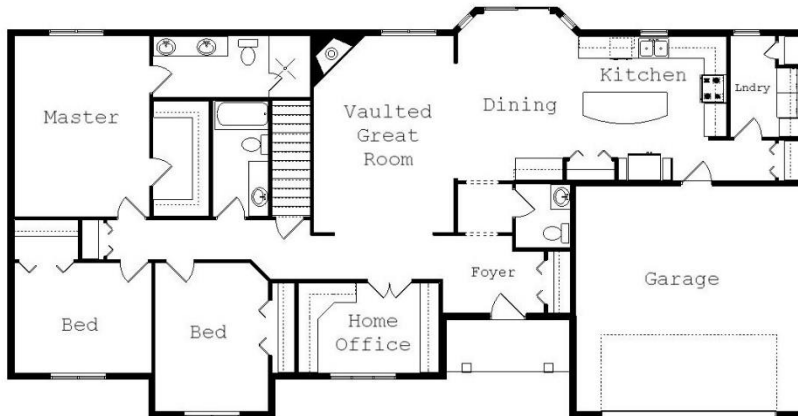

Your Land Your Style Your Home Your Way

Design + Build = Your Best Value

Affordable Value Lifestyle Design Series

Memphis Creek V LS
1920 Sq.Ft.

Copyright © 2022
Kraus Design Build
All Rights Reserved

We Welcome Your Changes
to All of Our Plans

The **Kraus** Company
DESIGN BUILD

248-972-5549

Setting the New Standard