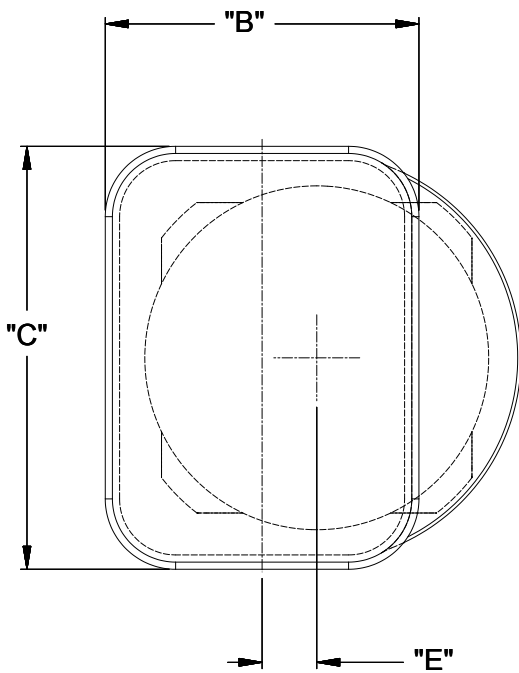

DOWNSPOUT ADAPTER

TECHNICAL INFORMATION

Part #	Size	Desc.	A	B	C	D	E
C-1703	2x3x3"	DSxI	3.375	2.486	3.375	4.375	.438
C-1704	2x3x4"	DSxI	4.25	2.312	3.25	4.375	1.0
C-1705	3x4x4"	DSxI	4.25	3.125	4.375	5.5	.75
C-1706	4x6x6"	DSxI	6.375	4.5	6.5	7.5	1.0