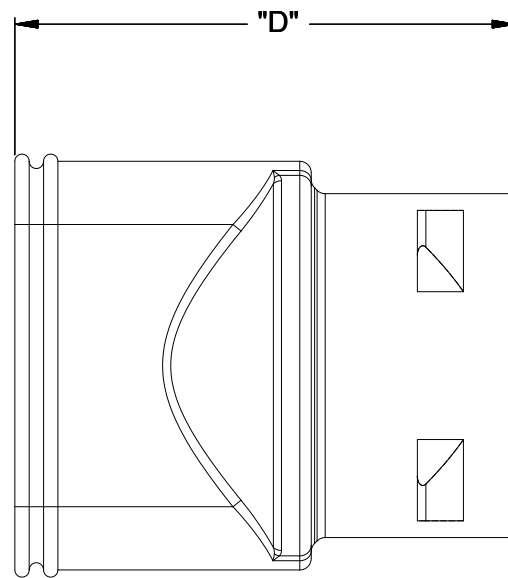

DOWNSPOUT ADAPTER

TECHNICAL INFORMATION

Part #	Size	Desc.	A	B	C	D	E
C-1703	2x3x3"	DSxI	3.375	2.486	3.375	4.375	.438
C-1704	2x3x4"	DSxI	4.25	2.312	3.25	4.375	1.0
C-1705	3x4x4"	DSxI	4.25	3.125	4.375	5.5	.75
C-1706	4x6x6"	DSxI	6.375	4.5	6.5	7.5	1.0