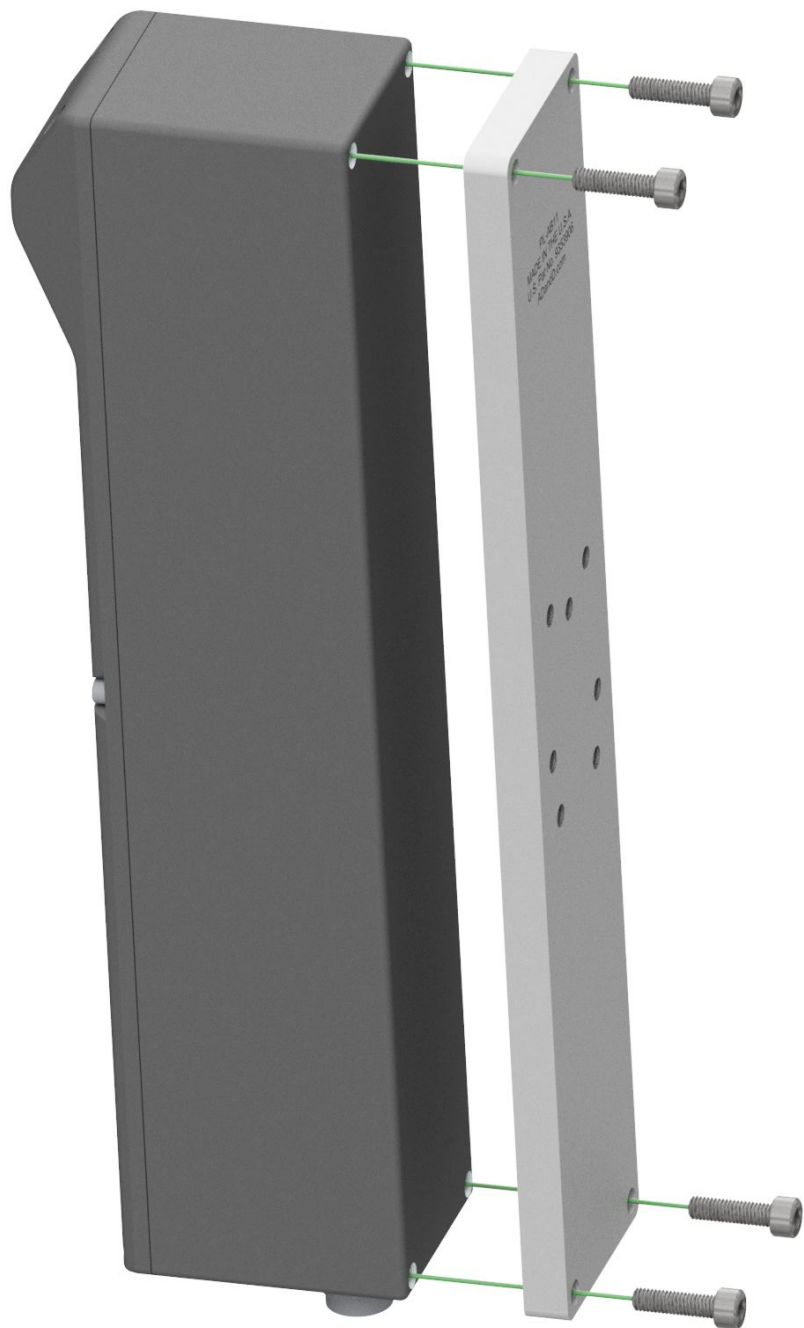

ADandD P/N PL-AB11

Mounting for LMI Gocator 2180

Mounts with included (4) S.H.C.S. - M5-0.8mm X 18mm 18-8SS

## Sample Setup Application