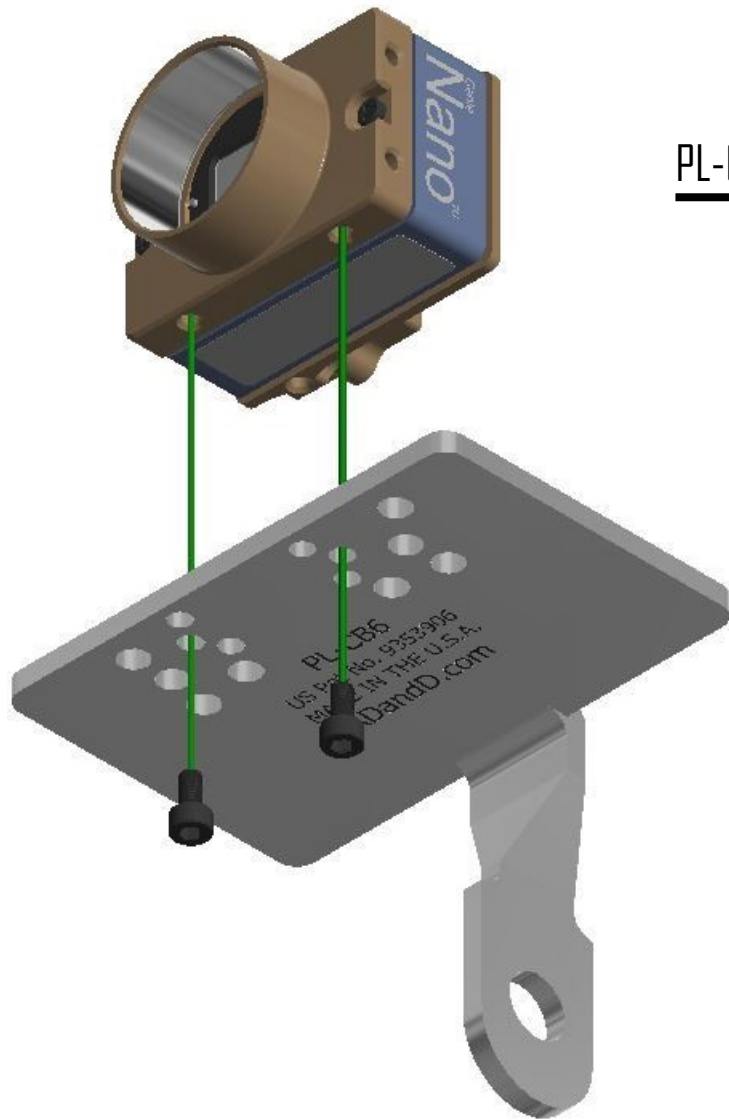

# ADandD P/N PL-CB6

Mounting for Dalsa Genie Nano Series Camera

Mounts with included (2) S.H.C.S - M3-0.5mm X 6mm 18-8SS

PL-CB6

# Sample Setup Application

PL-KPOST-BK

PL-SPOSTEXT5IN-BK

PL-BASE