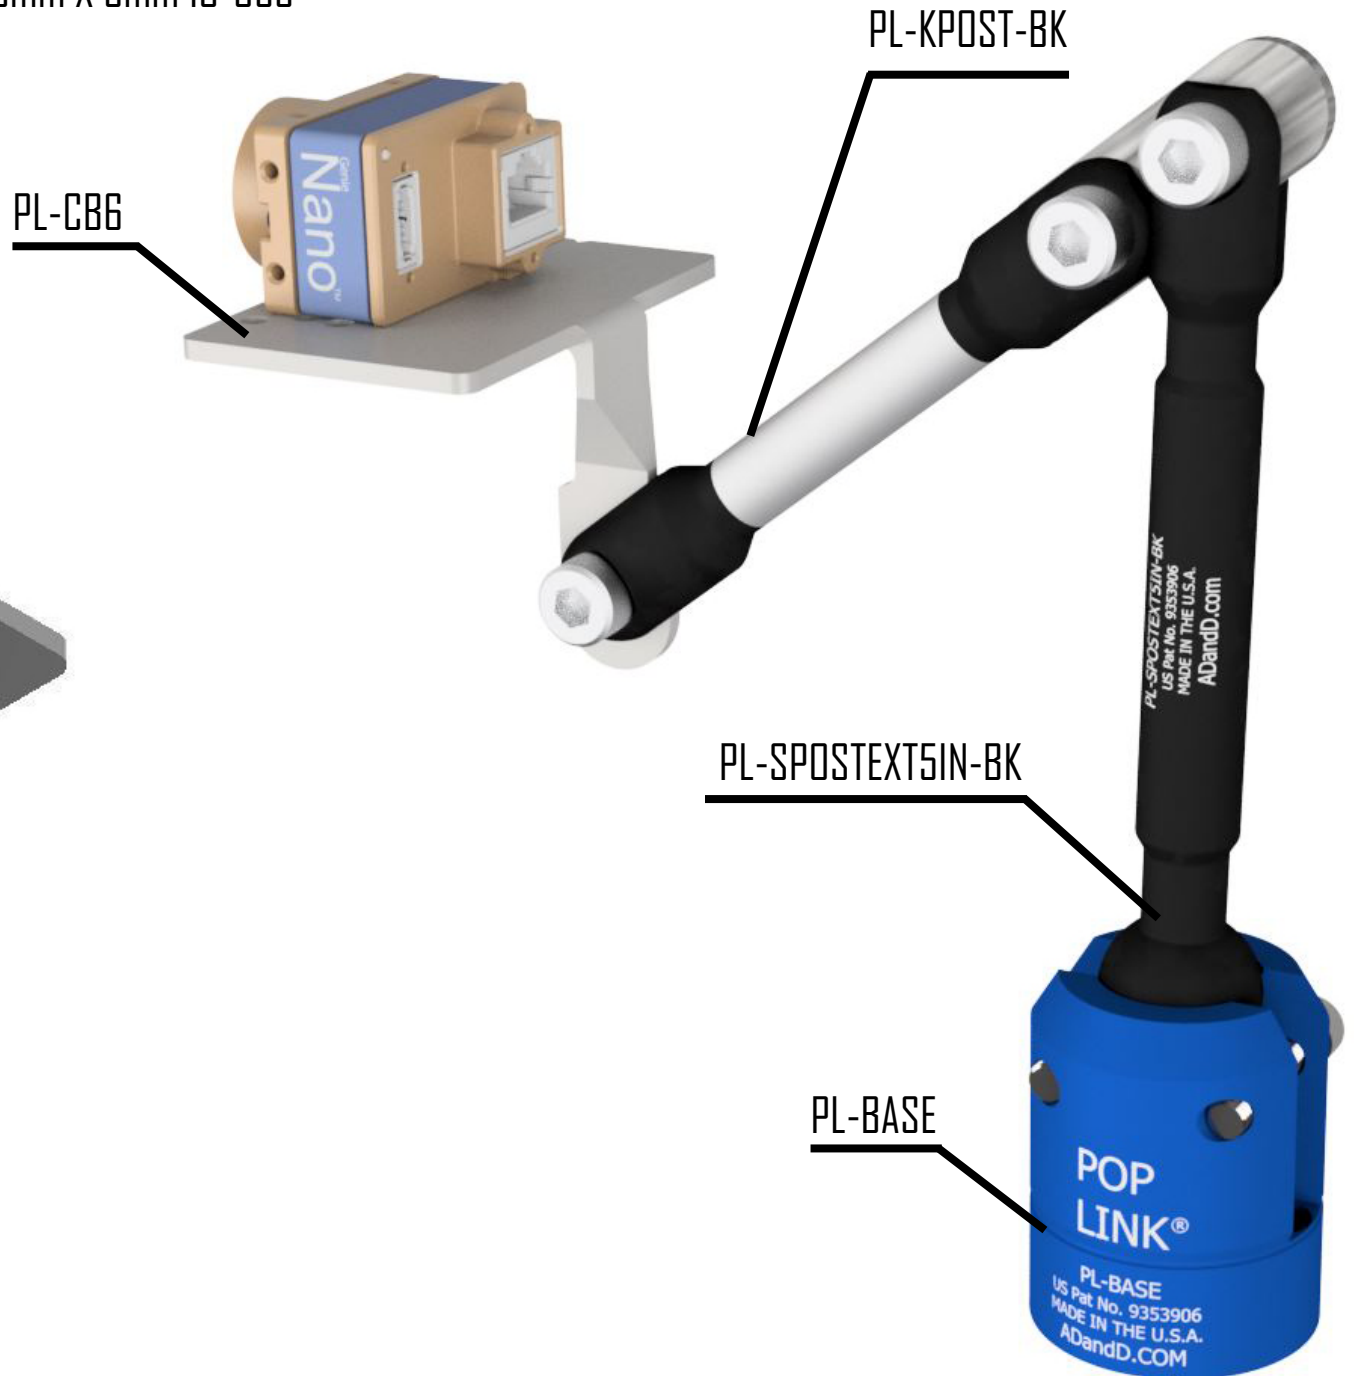

# ADandD P/N PL-CB6

Mounting for Dalsa Genie Nano Series Camera

Mounts with included (2) S.H.C.S - M3-0.5mm X 6mm 18-8SS

PL-CB6

# Sample Setup Application

PL-KPOST-BK

PL-SPOSTEXT5IN-BK

PL-BASE