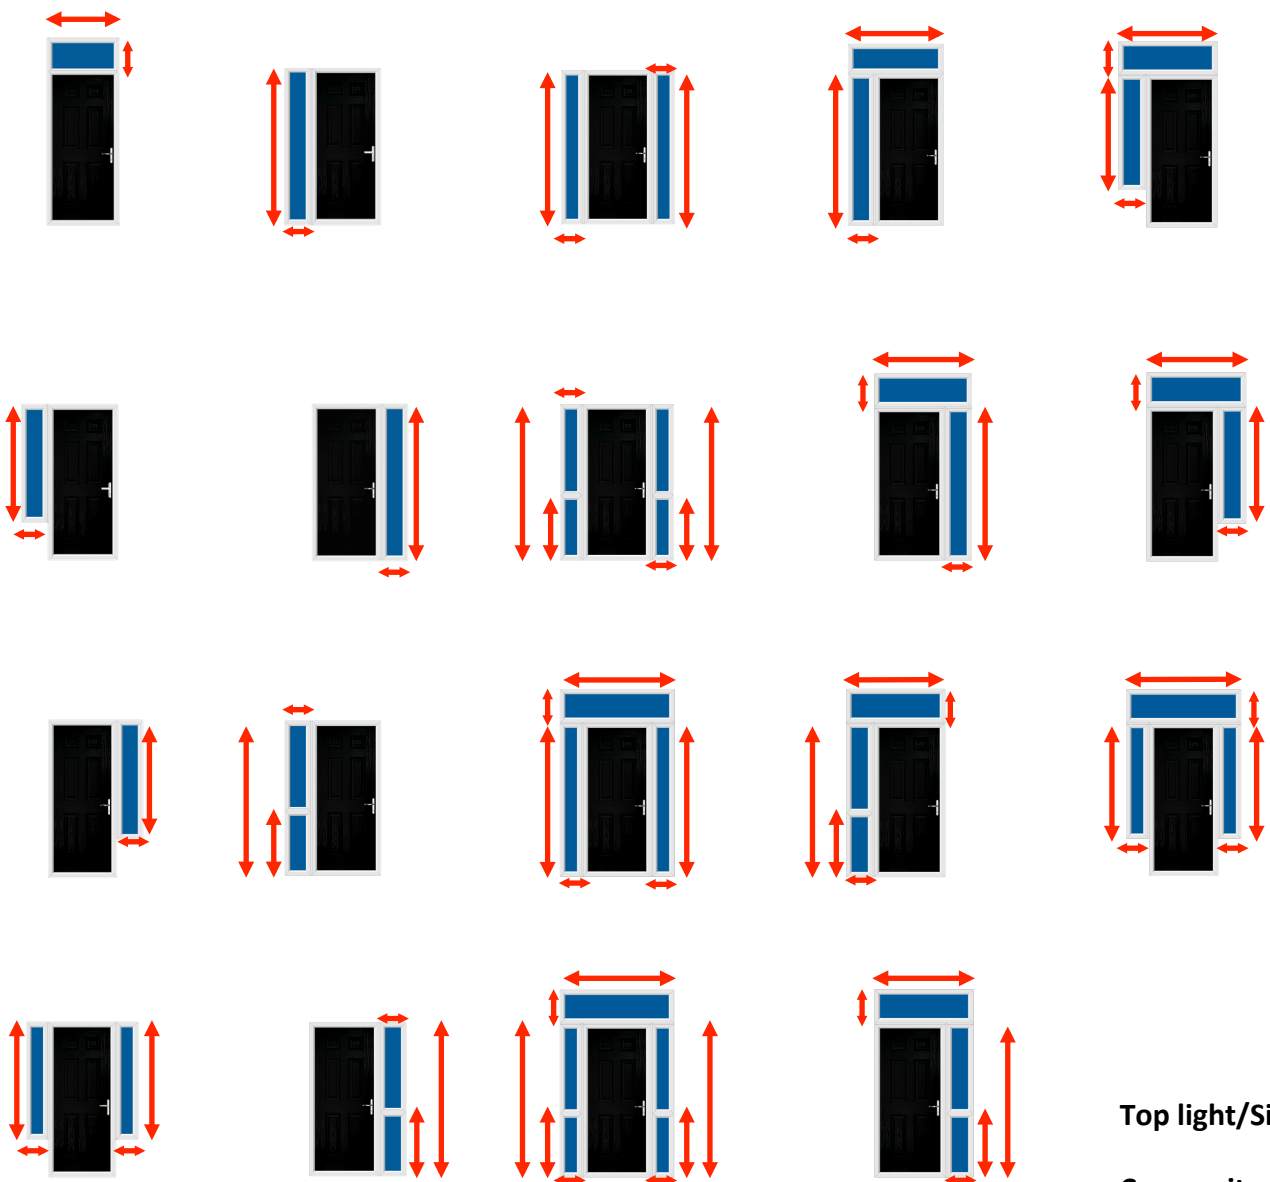

## Top Light and Side Light Order Form

Please use this form to calculate our top light and side light costs. Please note that all styles are as viewed from the outside. The costs shown is for the top light or side lights only and does not include the cost of a composite door. All prices include VAT, A rated toughened double glazed units and a frame coupler to join the pieces together. We can also offer C and B rated double glazed units for top lights and side lights and A rated triple glazed units for side lights only. Although all fanlight/sidelight combination styles below show a full frame width fanlight, we also offer fanlights at door width with sidelights at full door height. If you require help, please do not hesitate to contact us and we will be happy to talk you through the process. You can contact us on **01283 713034** or [sales@tradewindows4u.co.uk](mailto:sales@tradewindows4u.co.uk)

- 1 Pick your style**
- 2 Jot down the width and height of the toplight/sidelight(s) where indicated by red arrows (in mm)**
- 3 Check the pricing boxes below to get the cost. If you would like two side panels, just double the cost shown**
- 4 Make a note of the cost on this form**
- 5 Add the cost to the composite door to get a grand total**

### Top light costs

Width Height	Up to 1m	1001-1500 mm	1501-2000 mm	2001-2593 mm
250-500 mm	£75	£105	£135	£165
501-735 mm	£100	£130	£170	£200

### Fully glazed side panel costs

Width Height	250-500 mm	501-750 mm
Up to 1600mm	£120	£150
1601-2200 mm	£165	£200
2201-3000 mm	£215	£255