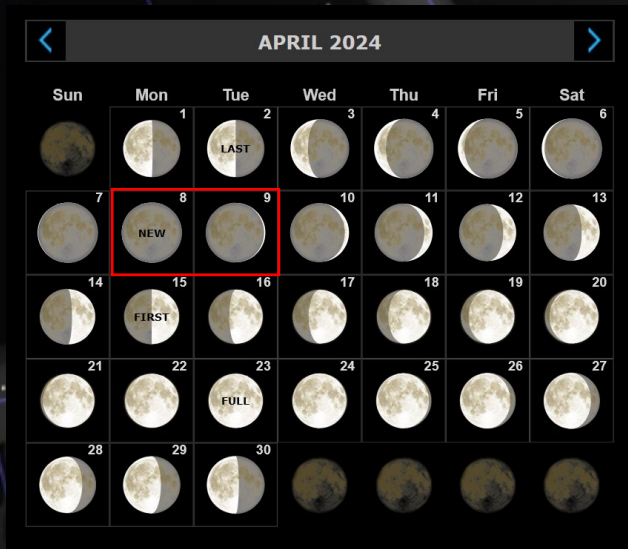

# GREAT AMERICAN PISCES ECLIPSE

ON SUNSET OVER JERUSALEM TEMPLE MOUNT FACING WEST IN THE MONTH OF NISAN 1, 5784 OR APRIL 8-9, 2024

### OBSERVATION

From Revelation 12 Sign of September 23, 2017 to New Moon Total Solar Eclipse (Great American), April 8, 2024

**= 6 Years 6 Months 16 Days (6-6-6)**

Uranus

Jupiter

Planet of the King, The Messiah

### PISCES MENORAH PATTERN

**Total Eclipse**  
MONTH: Nisan

Nisan 1 = New Moon April 8, 2024  
Nisan 2 = Sliver of Moon April 9, 2024

**CETUS**

Venus

Saturn

Mars

**JERUSALEM, ISRAEL**

Temple Mount

Date and Time			Julian Day		
2024	-	4 - 8	22	:	0 : 0

© Composition & Some Graphics by  
**LUIS B. VEGA**  
vegapost@hotmail.com  
PostScripts.org  
FOR ILLUSTRATION PURPOSES ONLY

MAIN SOURCES  
Earth.Google.com  
Stellarium.org  
TimeAndDate.com  
Wikipedia.com