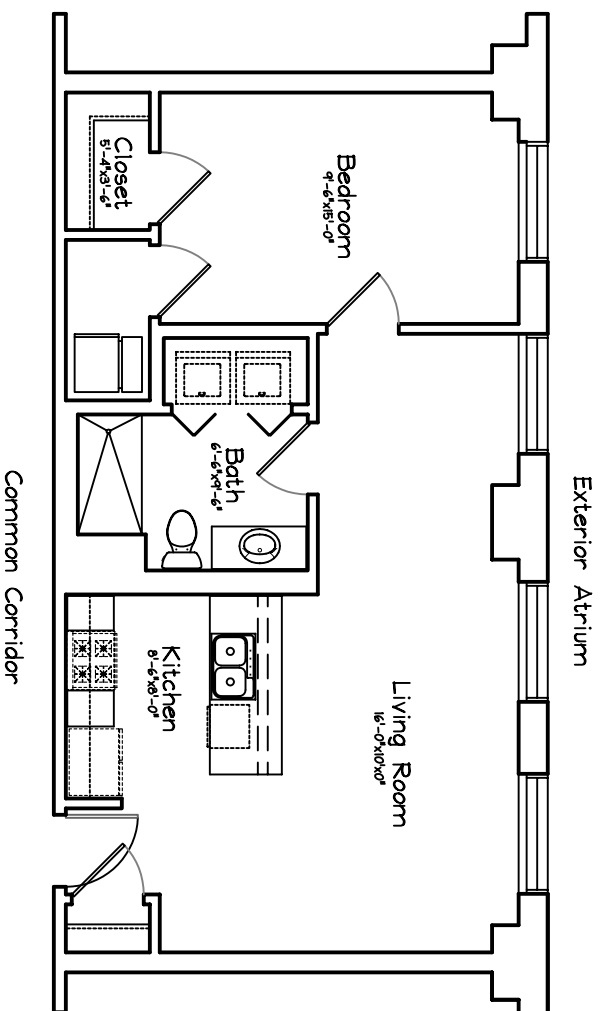

PLANKINTON LOFT APARTMENTS - 4th FLOOR

Unit #426 = 710 sq ft
One Bedroom, 1 Bath

Scale : 1/8" = 1'-0"

Square Footage taken from center of corridor/party walls
to exterior of furred walls.