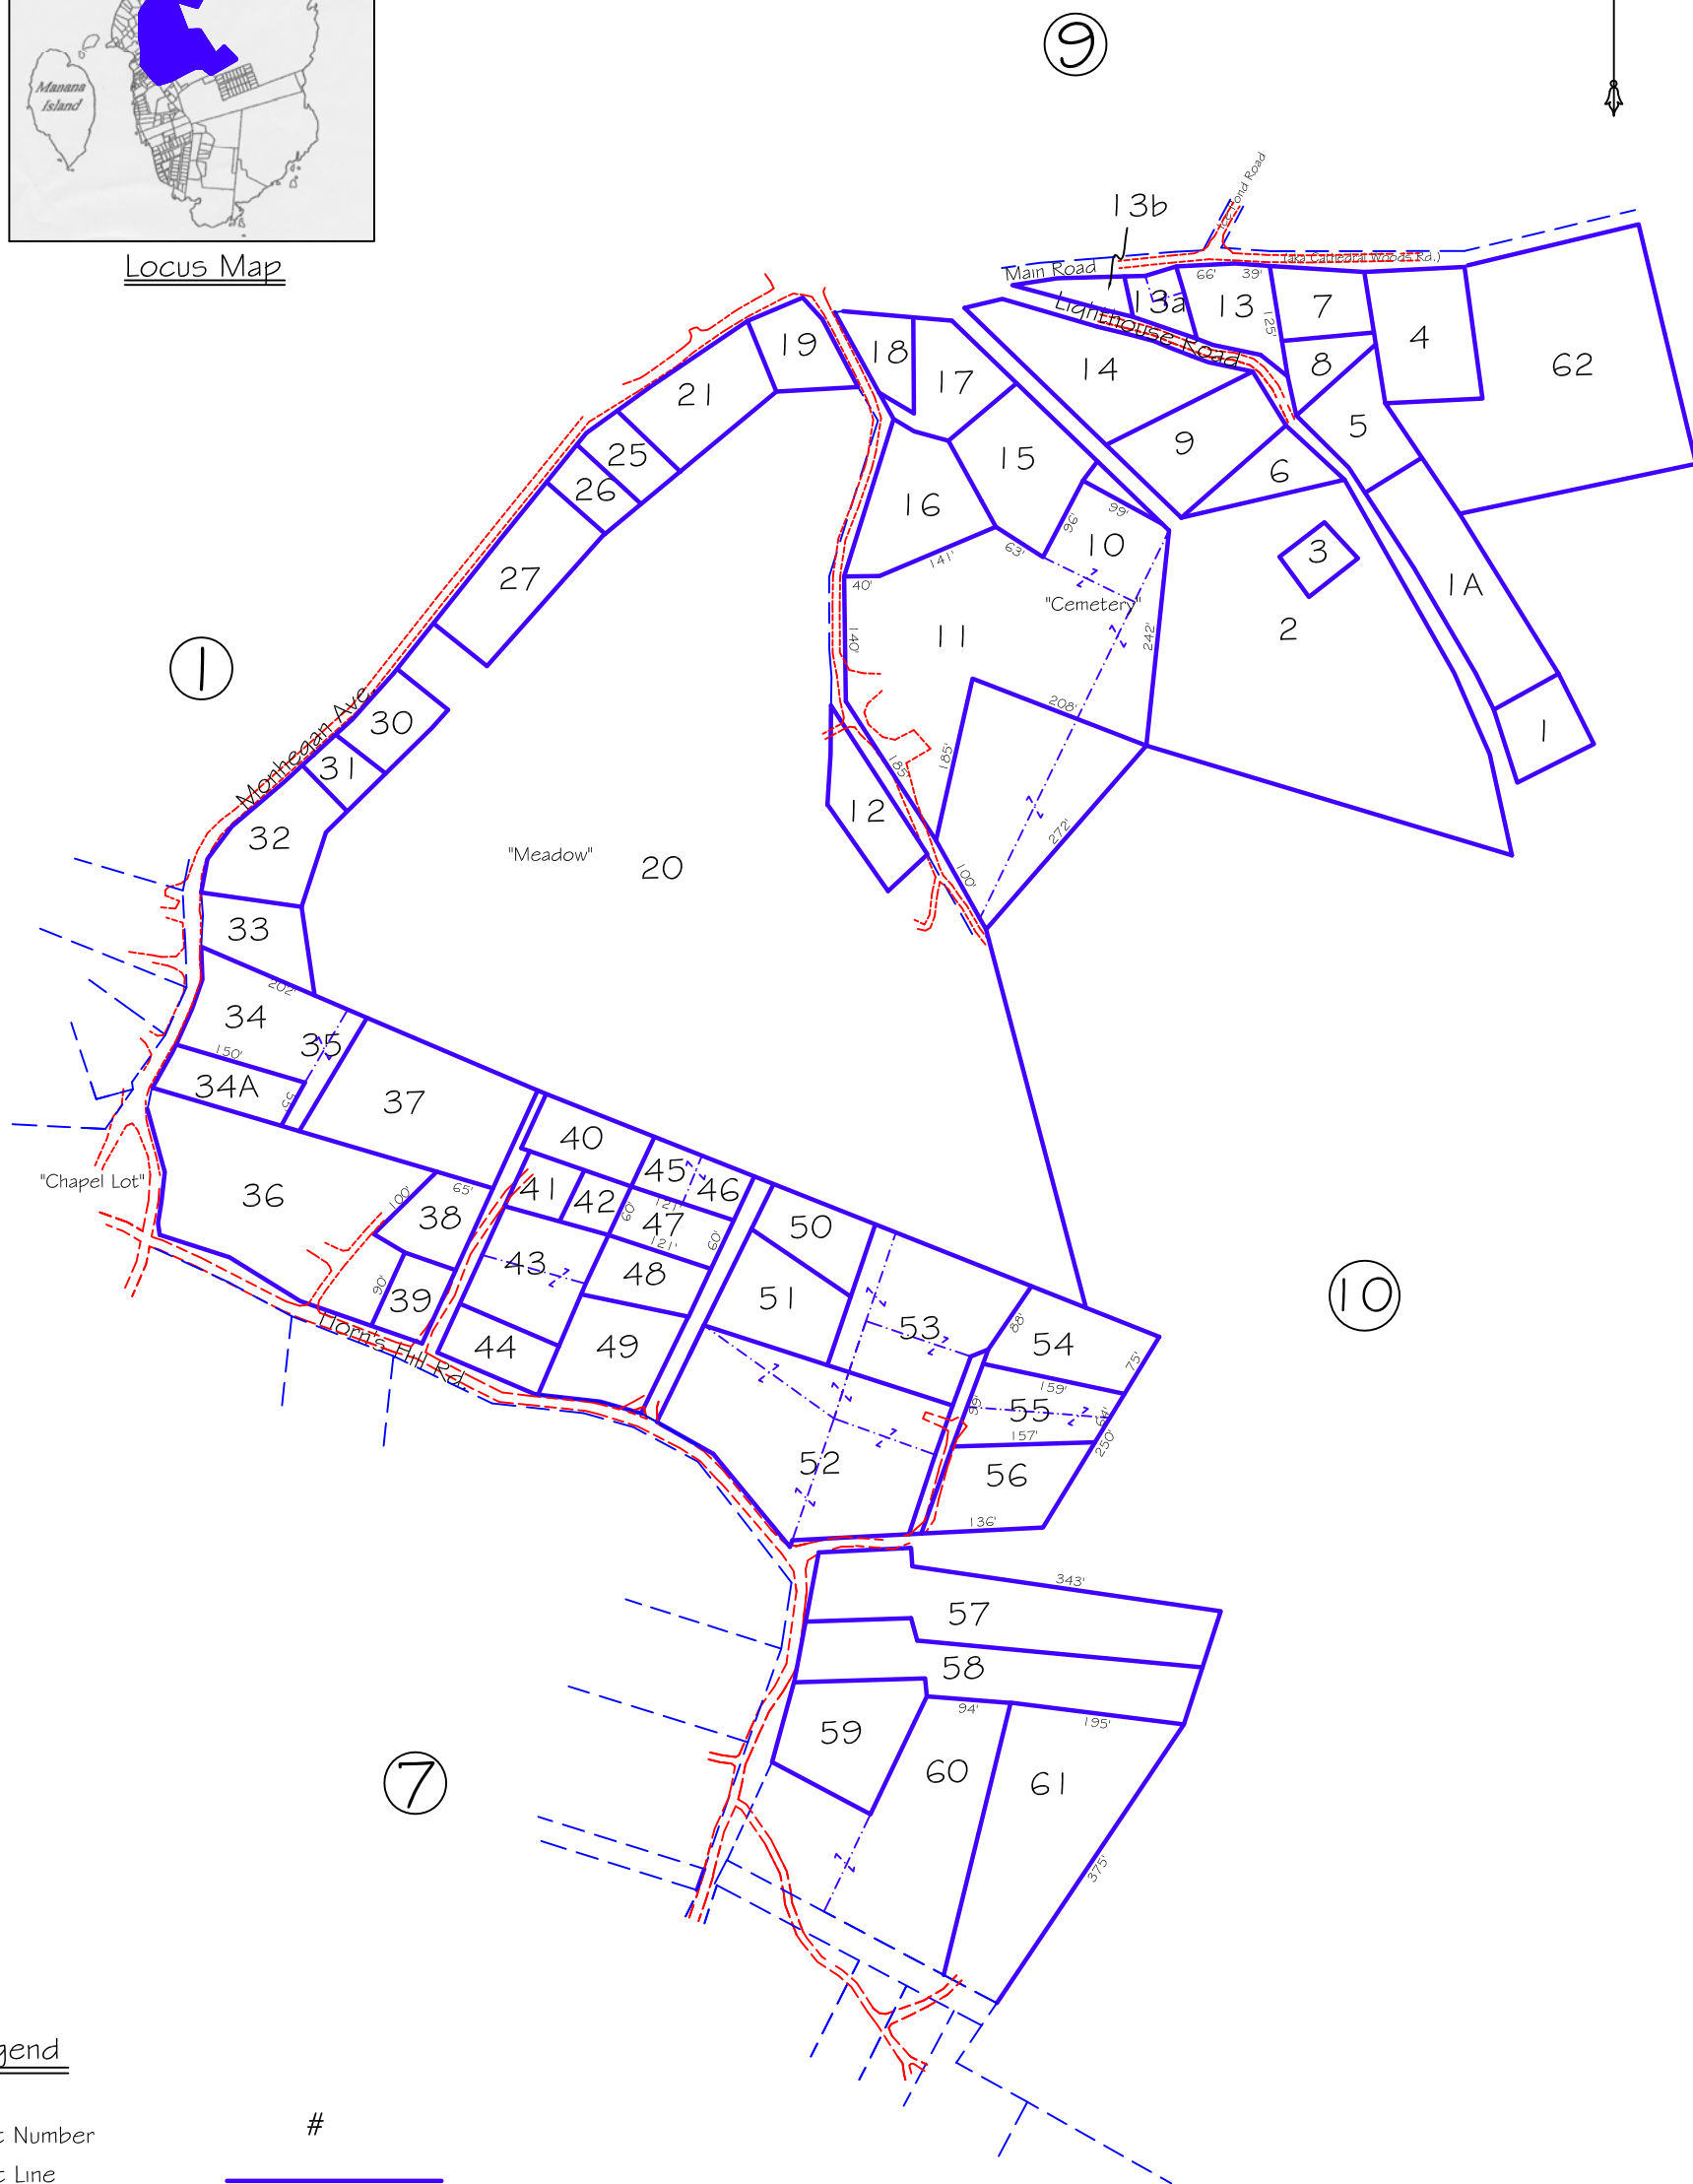

Locus Map

Legend

- Lot Number #
- Lot Line
- Adjacent Lot Line
- Interior Lot Line
- Common Ownership
- Approximate Water Line
- Adjacent Sheet No. (#)

For Assessment Purposes
Not to be used for conveyances

Section
8

Monhegan Plantation

Lincoln County, Maine

Prepared by
Falla & Sons Land Surveys, Inc.
Palermo, ME
Last revised 2012