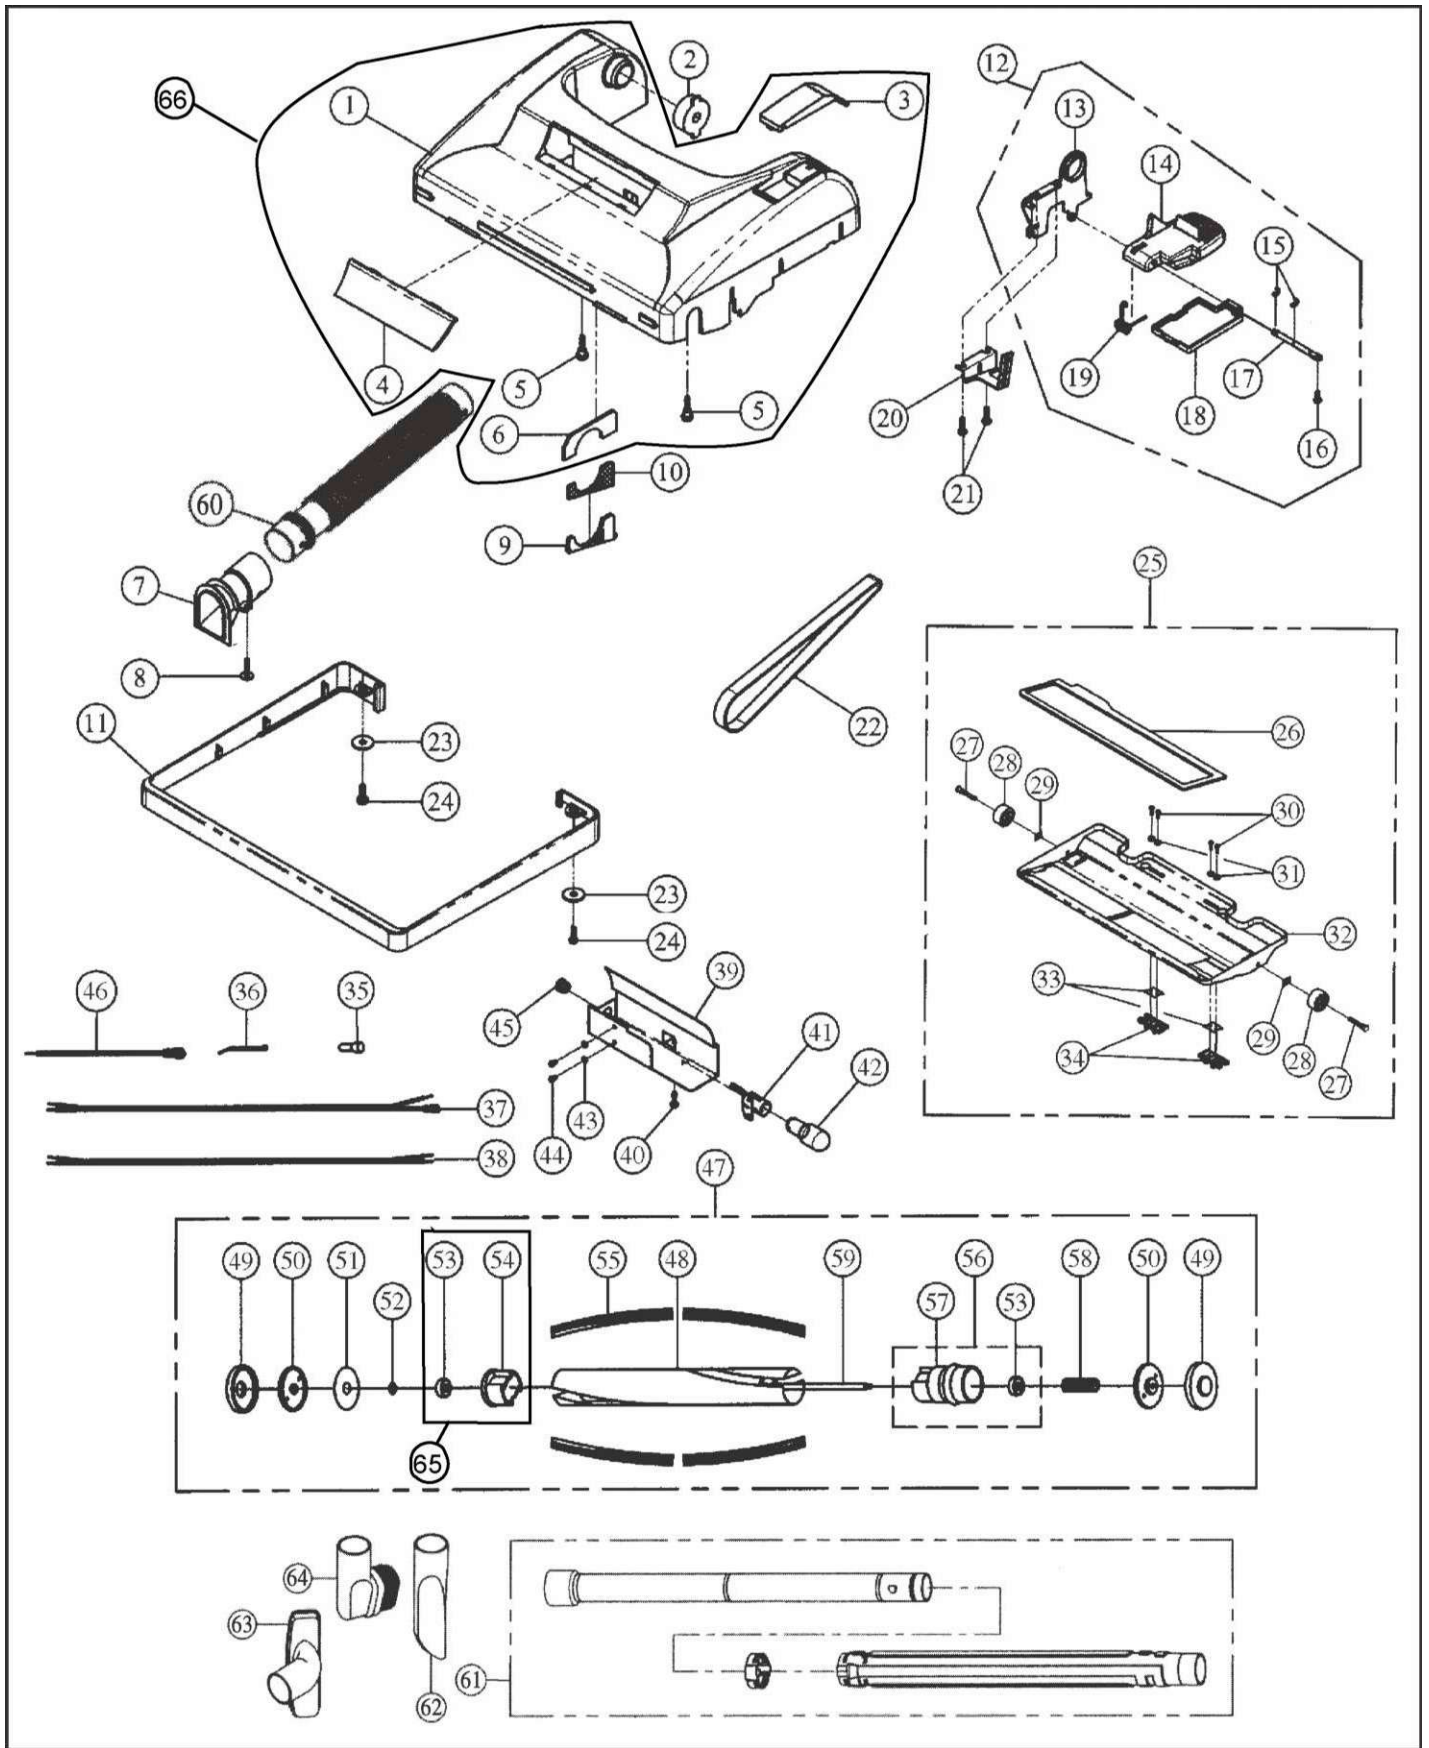

# Original & Replacement **CIRRUS/PROGRADE**

Model CR69A

KEY	PART NO	DESCRIPTION	KEY	PART NO.	DESCRIPTION
1	N/A	Order C-73001-3	35	SS-3270	Wire Connector
2	C-73400	Plastic Bushing (Black)	36	C-32003	Cord Clip
3	PRO-73628-3	Carpet/Floor Pedal Cover (Black)	37	C-36900	Lead Wire (Black)
4	C-73410	Clear Lens	38	C-36902	Lead Wire (White)
5	C-77039	Bottom Plate Lock Screw	39	C-73412	Lamp Reflector
6	C-73480	Nozzle Housing Felt Packing	40	C-77000	Screw
7	C-73430	Hose Inlet Fitting (Red)	41	C-73414	Bulb Socket
8	C-77040	Screw	42	FA-3515	Light Bulb
9	C-73482	Vented Support Fitting	43	C-77045	Spring Washer
10	C-73484	Vented Support Felt Packing	44	C-77046	Screw
11	C-74100	Furniture Guard (Black)	45	C-36914	Wire Bushing
12	C-73720	Foot Pedal Complete (Black)	46	C-36908	Lead Wire (Black)
13	C-73780	Pedal Frame	47	C-20000	Agitator Assembly (Metal)
14	C-73722	Foot Pedal (Black)	48	C-20500	Agitator Core (Metal)
15	C-77041	E-Clip	49	C-20510	Rubber End Cover (Black)
16	C-77032	Screw	50	C-20512	End Cap
17	C-73782	Foot Pedal Shaft	51	C-77036	Agitator Felt Washer
18	C-73790	Rear Belt Cover (Black)	52	C-77037	Washer
19	C-77042	Foot Pedal Spring	53	C-62000	Agitator Bearing
20	C-73486	Belt Guard	54	C-20514	Agitator Bearing Holder
21	C-77043	Screw	55	C-22000	Brush Strip
22	C-10000	Belt 2 Pk	56	C-20516	Agitator Pulley Complete
23	C-77044	Washer	57	C-20519	Agitator Pulley
24	C-77000	Set Screw	58	C-20530	Agitator Pulley Bushing
25	C-76100	Bottom Plate Assembly	59	C-20522	Agitator Shaft
26	C-76001	Bottom Plate Gasket	60	PRO-40005	Nozzle Hose
27	C-71010	Front Wheel Pin	61	PRO-50000	2 Piece Wand
28	C-71011	Front Wheel (Black)	62	C-54005	Crevice Tool
29	C-77015	Push-On Nut	63	C-52005	Upholstery Tool
30	C-77016	Screw	64	C-53005	Dust Brush
31	C-77017	Washer	65	C-20515	Bearing Holder With Bearing
32	C-76101	Bottom Plate	66	C-73011	Nozzle Housing Assembly (Black)
33	C-77018	Bottom Plate Latch Spring			
34	C-76400	Bottom Plate Latch (Black)			