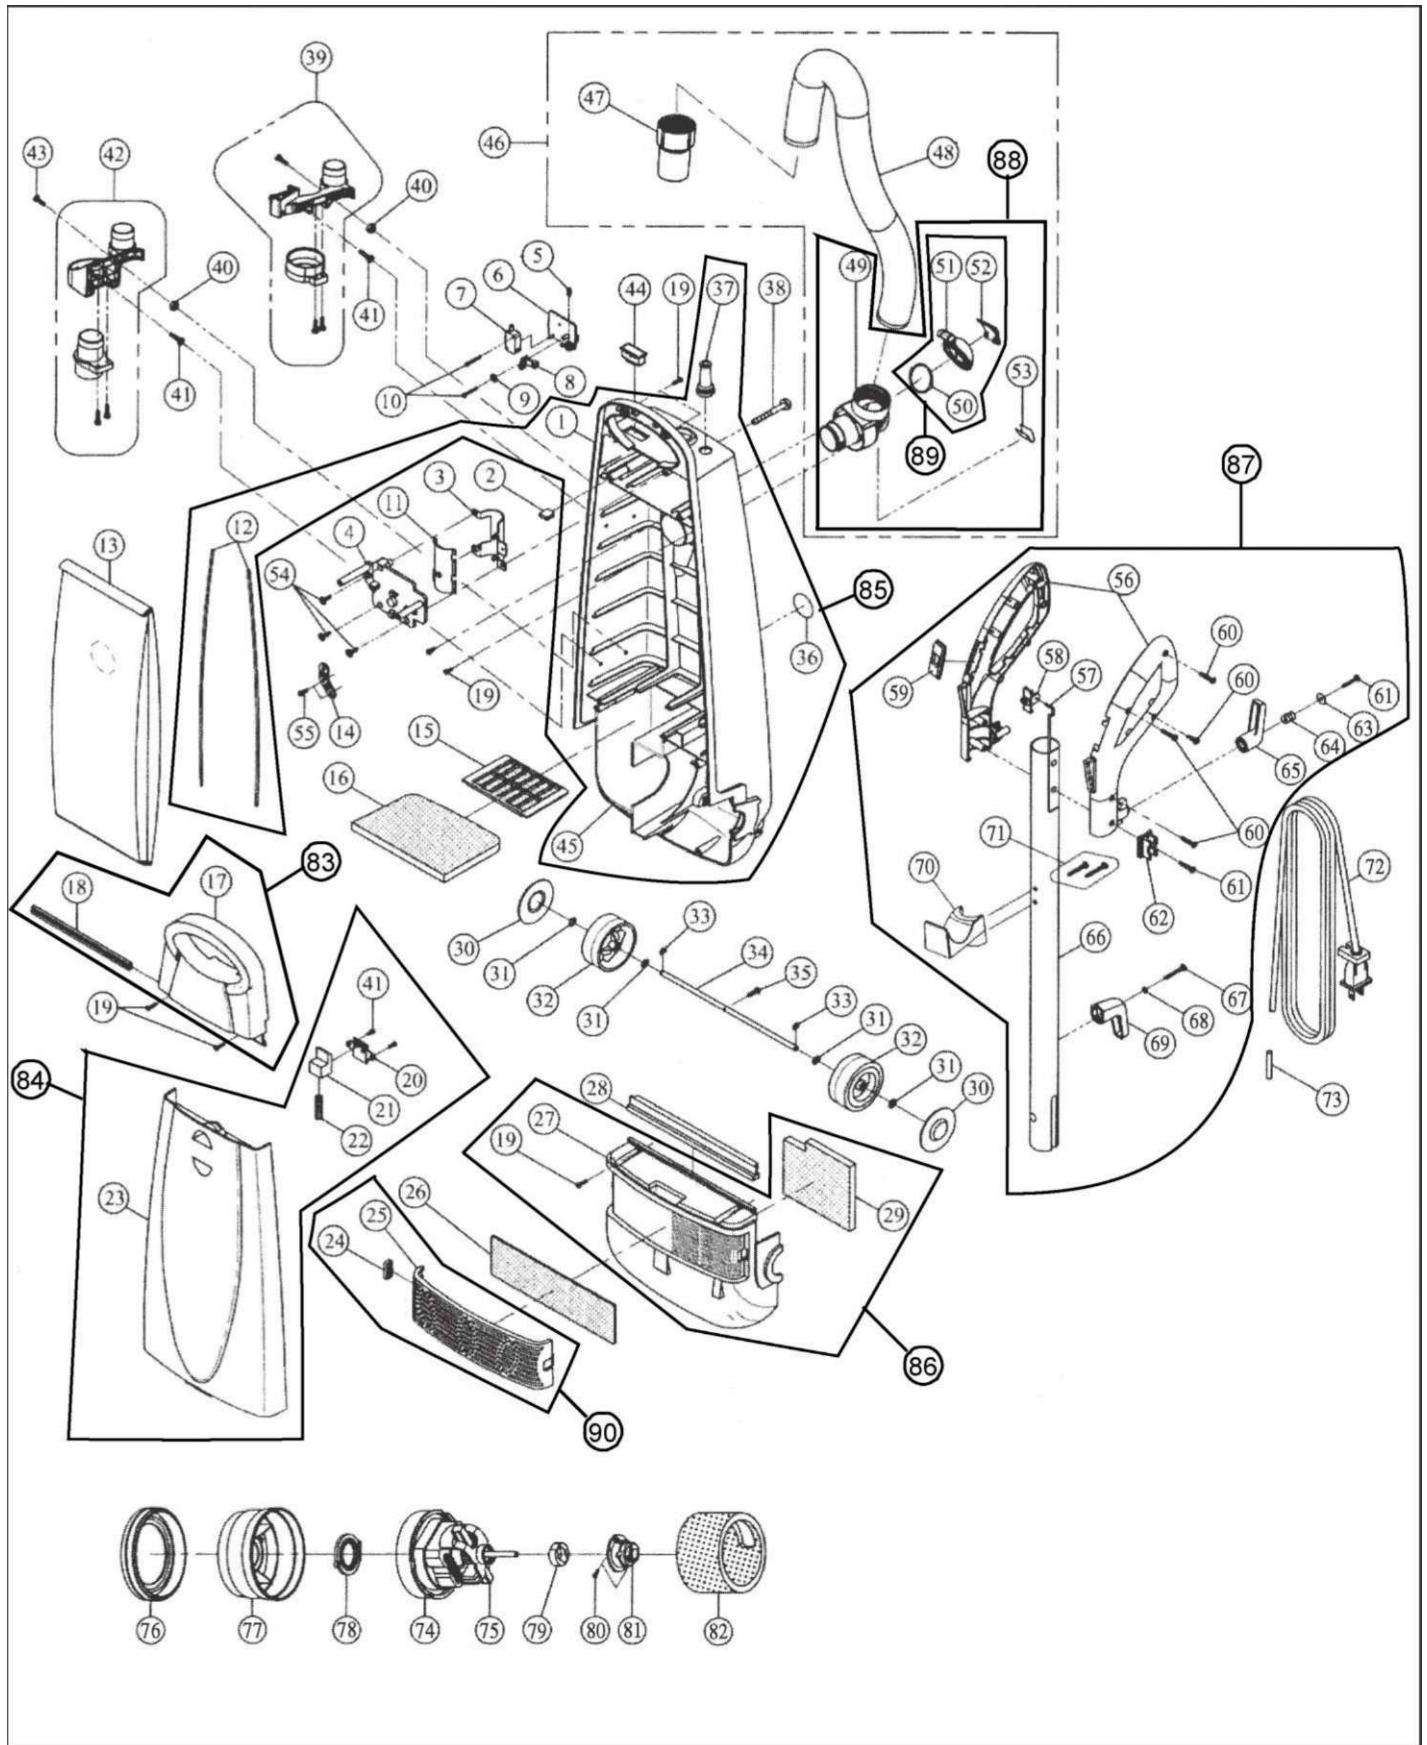

CIRRUS/PROGRADE Original & Replacement

Model CR69A

Original & Replacement **CIRRUS/PROGRADE**

Model CR69A

KEY	PART NO	DESCRIPTION	KEY	PART NO.	DESCRIPTION
1	C-75004-3	Dust Compartment (Black)	44	C-75053-3	Switch Filler Plug
2	C-75900	Vented Support Rubber	45	C-76022	Motor Cover Seal Lower
3	C-70590	Handle Fitting (Rear)	46	PRO-40000-3	Stretch Hose Ass'y
4	C-75090	P.C. Board Holder	47	C-45005	Hose Cuff
5	C-77023	Switch Activator Spring	48	C-45052	Stretch Hose Only
6	C-75092	Switch Mounting Plate	49	C-75060	Suction Inlet
7	C-36000	Switch	50	C-76020	Suction Inlet Cover Seal
8	C-34520	Switch Activator	51	C-75051	Suction Inlet Lid (Black)
9	C-77024	Plastic Washer	52	C-75052	Suction Slide Control (Black)
10	C-77025	Screw	53	C-77031	Suction Inlet Lid Spring
11	C-70591	Handle Fitting (Front)	54	C-77003	Screw
12	C-76900	Dust Compartment Side Seals	55	C-77032	Screw, Internal Cord Holder
13	C-14000	Paper Bag HEPA Type 6 Pk	56	C-70250	Handle Grip RH & LH (Black)
13	C-14005	Paper Bag Micro Filtration 12 Pk	57	C-34500	Handle Lever Rod
14	C-32025	Cord Holder (Black)	58	C-34505	Switch Knob
15	C-18420	Filter Supporter Screen	59	C-34510	Switch Cover (Black)
16	C-18002	Secondary Carbon Filter	60	C-77000	Screw
17	PRO-75100-3	Carry Handle (Black)	61	C-77003	Screw
18	C-76902	Dust Cover Seal	62	C-70520	Cord Clip (Black)
19	C-77026	Screw	63	C-77005	Washer
20	C-75802	Latch Bracket (Black)	64	C-77010	Cord Hook Spring
21	C-75025	Cover Latch (Black)	65	C-70500	Upper Cord Hook (Black)
22	C-77027	Cover Latch Spring	66	C-70000	Handle Tube
23	PRO-75250-3	Dust Compartment Cover (Black)	67	C-77012	Screw
24	C-75950	Post Cover Knob (Black)	68	C-77014	Washer
25	PRO-75350-3	Post Cover (Black)	69	C-70501	Lower Cord Hook (Black)
26	C-18051	Electrostatic Exhaust Filter	70	PRO-75062	Hose Rack
27	PRO-75051-3	Motor Cover (Black)	71	C-77019	Screw
28	C-76010	Motor Cover Seal Upper	72	C-30010	Power Cord 24' 17/2 (Black)
29	C-18050	Exhaust Filter	73	C-32090	Cord Protector
30	C-71500	Rear Wheel Hubcap	74	C-60000	Motor 1000W
31	C-77029	Washer Rear Wheel	75	C-63005	Carbon Brush
32	C-71000	Rear Wheel (Black)	76	C-62003	Motor Mount (Rear)
33	C-77028	E-Clip Rear Wheel	77	C-62034	Motor Support Housing (Black)
34	C-71002	Rear Wheel Shaft	78	C-76025	Motor Gasket
35	C-77025	Screw	79	C-62010	Motor Mount (Front)
36	C-74000	Warning Label	80	C-77000	Set Screw
37	C-32000	Rubber Boot (Black)	81	C-62015	Motor Pivot Sleeve (Black)
38	C-77030	Handle Screw	82	C-18700	Noise Suppressor
39	PRO-75060	Tool Holder	83	PRO-75100-3	Carrying Handle Assembly
40	PRO-77010	Nut	84	PRO-75255-3	Door Assembly (Black)
41	C-77000	Screw	85	C-75001-3	Dust Compartment Assembly (Black)
42	PRO-75061	Wand Retainer	86	PRO-75052-3	Motor Cover Assembly (Black)
43	PRO-77005	Screw	87	C-70013	Handle Assembly
			88	C-75045-3	Suction Inlet Assembly (Black)
			89	C-75058-3	Suction Inlet Lid Assembly (Black)
			90	PRO-75355-3	Filter Cover Assembly (Black)