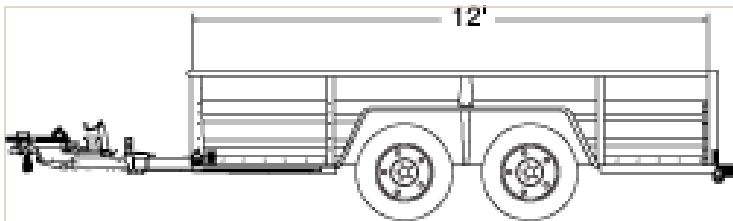

# 6' X 12' UTILITY TRAILER

## Dimensions

### Capacity

- Max load: 2,670 lbs
- Gross vehicle weight: 4,400 lbs.
- Empty weight: 1,730 lbs.
- 74 sq. ft.