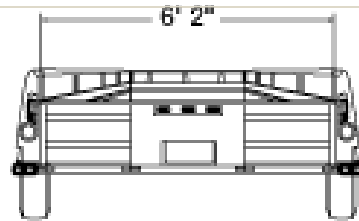

# 6' X 12' UTILITY TRAILER

## Dimensions

### Capacity

- Max load: 2,670 lbs
- Gross vehicle weight: 4,400 lbs.
- Empty weight: 1,730 lbs.
- 74 sq. ft.