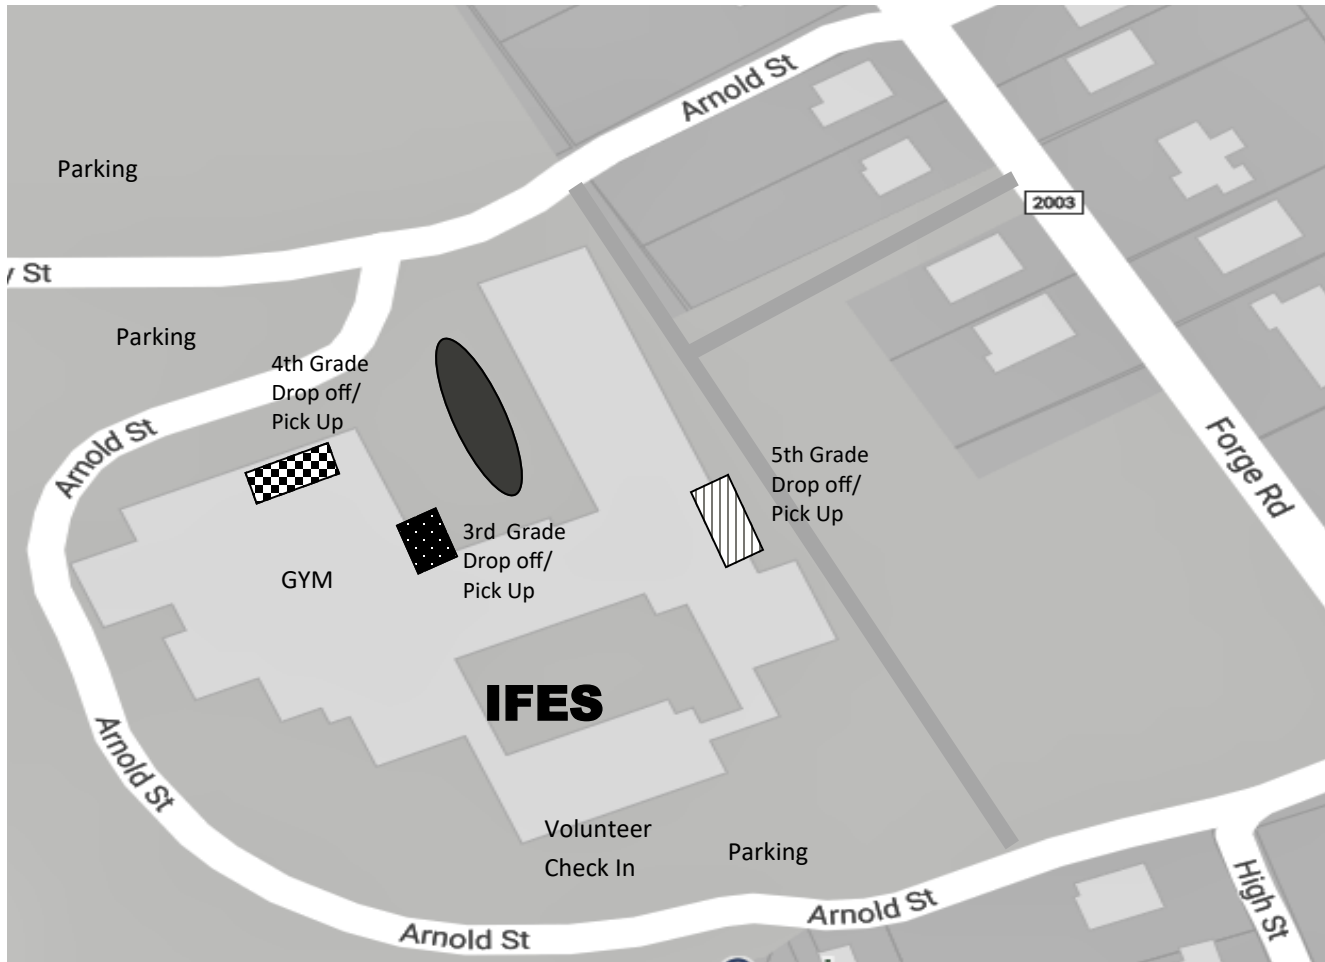

IFES Fall Fun Fest & Spooky Party Drop-Off and Pick-Up locations Information—PLEASE READ CAREFULLY

DROP OFF CHECK-IN/PICK-UP—Each grade will be checked in and picked up at separate entrances to reduce congestion. If dropping off and picking up multiple children, please use the oldest child's designated area.

5th Grade— Students will be dropped off and picked up at the Bus Drop-Off Entrance facing Forge Road

4th Grade—Students will be dropped off and picked up at the outside doors to the Gym

3rd Grade—Students will be dropped off and picked up at the *entrance to the right* of the IFES Main Entrance