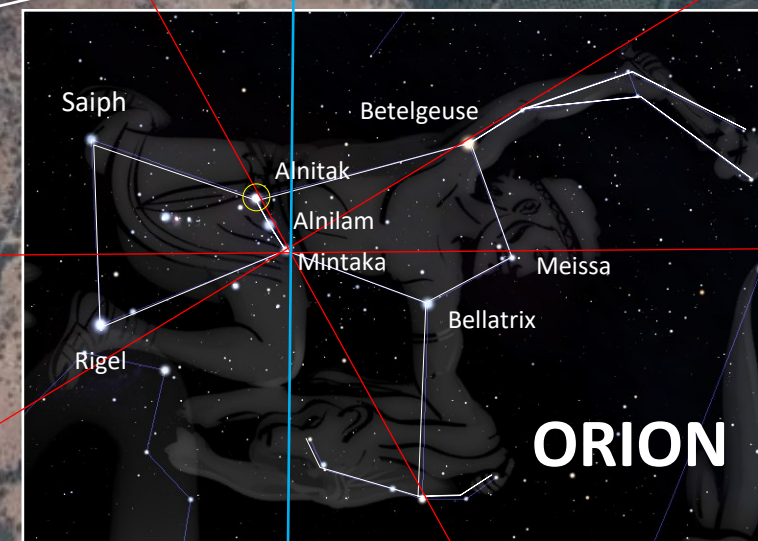

EPHESUS ORION TEMPLES

CHURCH OF CHRIST'S FIRST LOVE

COSMIC DRAGON

Dragon Nebula or 'Horsehead' Could this have been the an abode of Lucifer in the Havens?

Harbor 'Dragon'

ANCIENT EPHESUS

(Izmir, Turkey)
1st of the Christian Churches of Asia

Great Sphinx

GALACTIC EQUATOR

FROM FULCRUM

'ORION CROSS'

33°

ORION

Artemis

Amazon Queen of Heaven and Moon Goddess of the Crescent.

Amphitheatre Philippon

Alnilam
UPPER AGORA
Kafre

Mintaka
LOWER AGORA
Menkaure

ORION OUTLINE

Image © 2017 CNES / Airbus

Google Earth

© Composition and Some Graphics by
LUIS B. VEGA
vegapost@hotmail.com
www.PostScripts.orr
FOR ILLUSTRATION PURPOSES ONLY