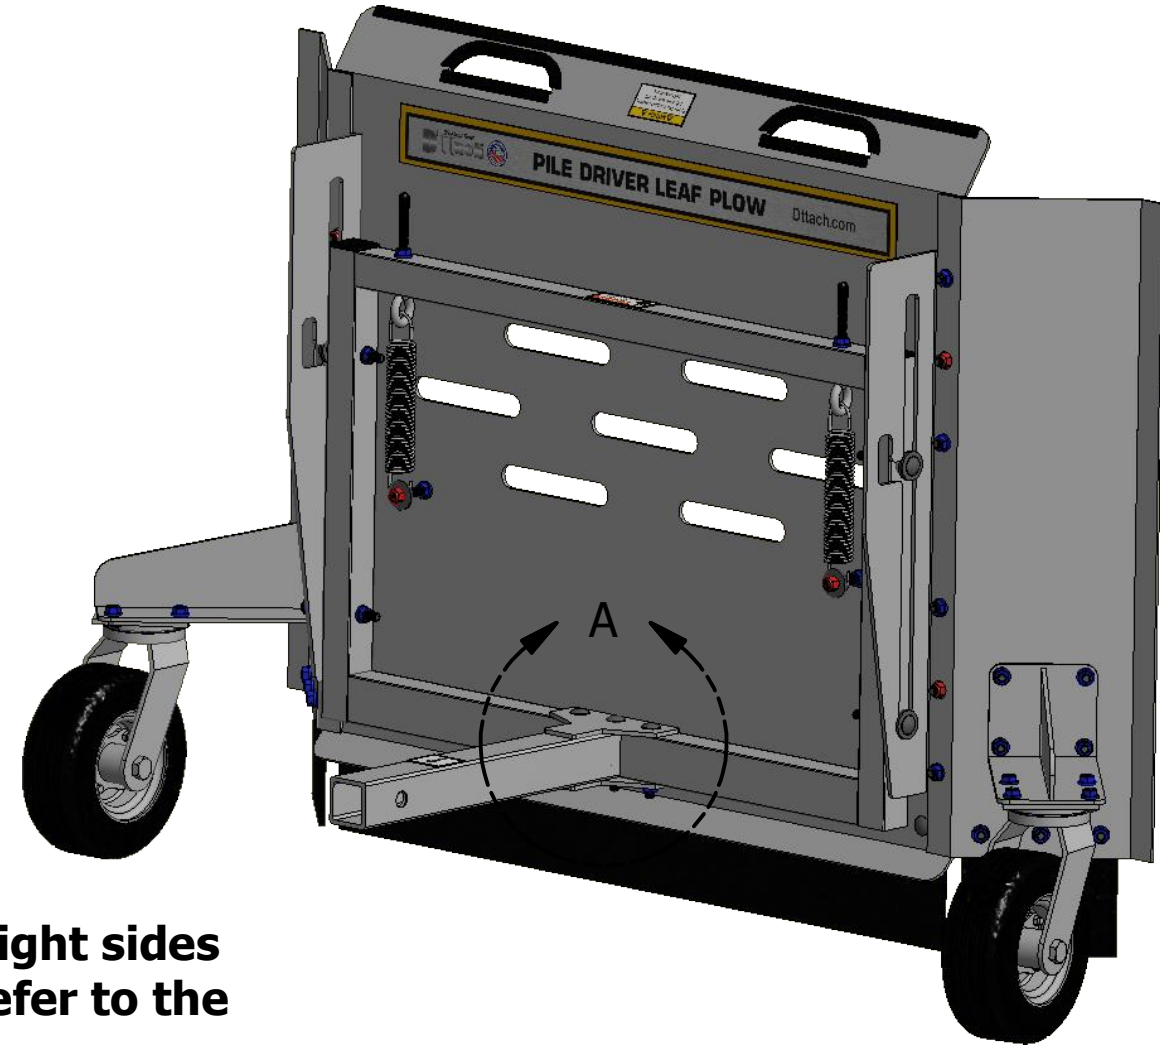

Pile Driver Leaf Plow

DETAIL A

Note:

- 1) When referencing Left and Right sides of the machine, we always refer to the operator's Left and Right
- 2) Scan the QR code below for a video of the installation procedure:

Parts List			
ITEM	QTY	PART NUMBER	DESCRIPTION
1	1	69730015	Hitch Weldment Assembly (Includes Item 2)
2	1	69730034	Alignment Arrow Decal
3	3	69730016	3/8-16 X 3" LG Square Neck Carriage Bolt
4	11	69730014	3/8-16 Flanged Nut
5	8	69730013	3/8-16 X 1" LG Square Neck Carriage Bolt

Main Plow Plate Parts List

Parts List			
ITEM	QTY	PART NUMBER	DESCRIPTION
1	1	69730004	Main Plow Plate
2	1	69730003	Main Plow Plate Rubber Strip
3	1	69730009	Rubber Strip Mounting Plate
4	1	69730017	Adjustable Sliding Bracket Right
5	1	69730018	Adjustable Sliding Bracket Left
6	4	69730016	3/8-16 X 3" LG Square Neck Carriage Bolt
7	17	69730014	3/8-16 Flanged Nut
8	6	69860075	3/8-16 Nylock Nut
9	10	69730033	Large Flat Washer 1.5" OD
10	13	69730013	3/8-16 X 1" LG Square Neck Carriage Bolt
11	1	69730019	Frame Weldment
12	2	69730020	Eyebolt
13	2	69730021	Square Tube End Cap
14	4	69730022	Sliding Bracket Spacer
15	2	69730023	Eyebolt Cap
16	2	69730001	Lift Spring
17	1	69730024	Pile Driver Plow Decal
18	1	69730025	Danger Decal
19	1	69730026	Notice Decal
20	1	69730027	Edge Guard Main Plow Plate Top 34" LG
21	2	69730028	Edge Guard Main Plow Plate Handle 6.5" LG
22	2	69730029	Edge Guard Main Plow Plate Handle 5.5" LG
23	2	69730010	3/8-16 X 2" LG Square Neck Carriage Bolt