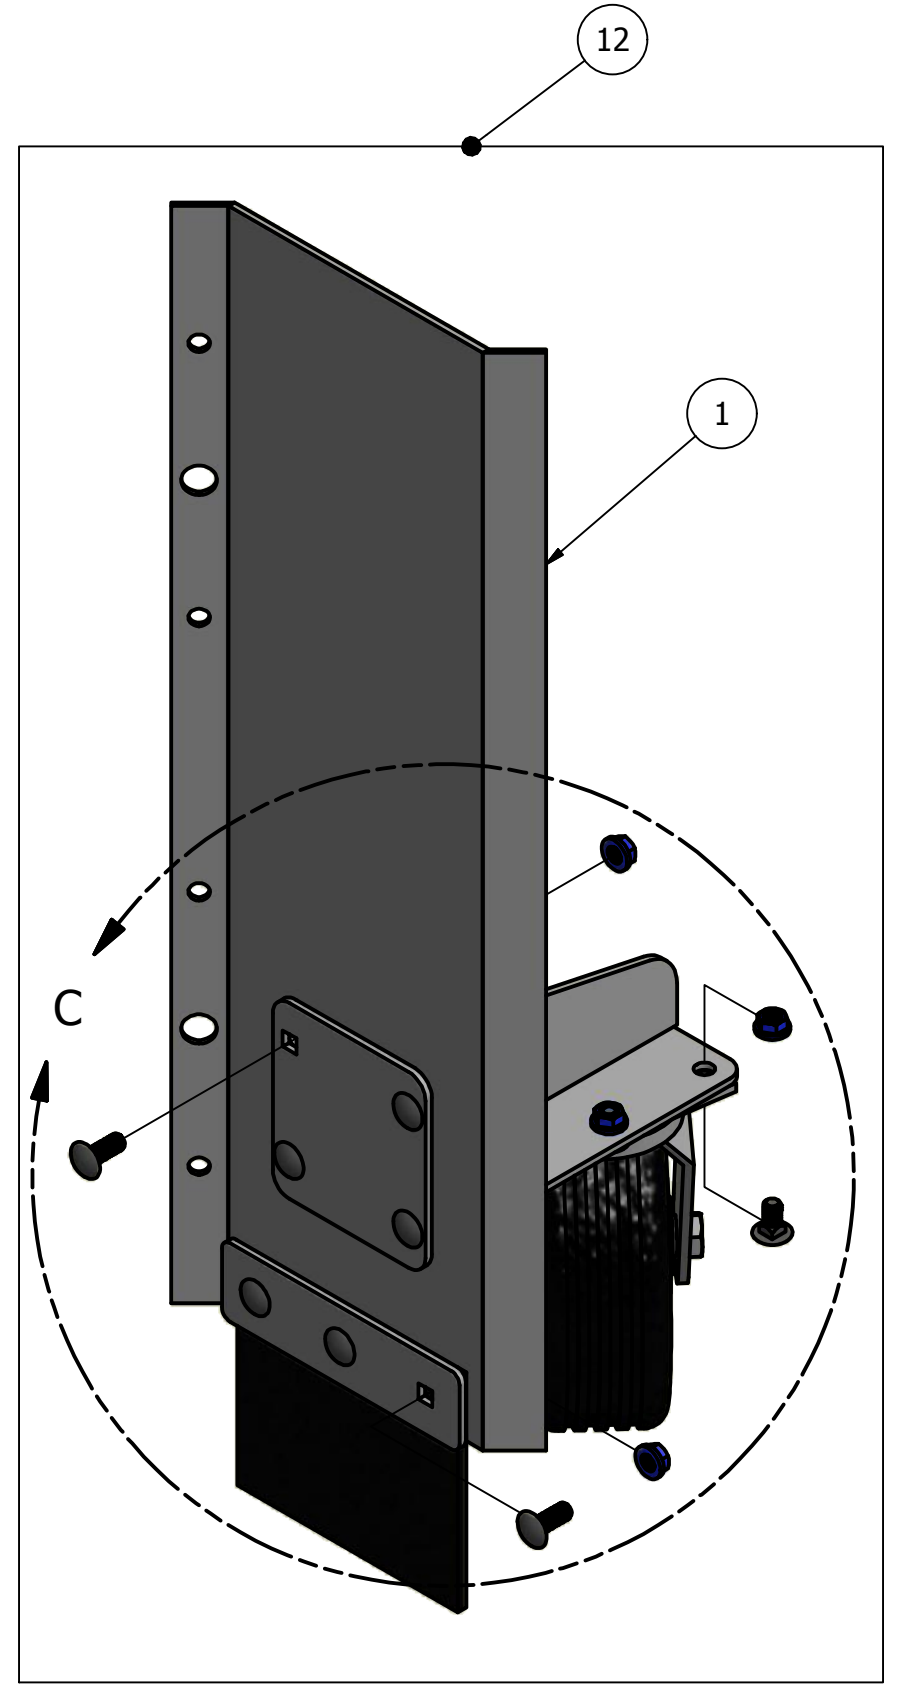

Wing Plow Plates Parts List

Parts List			
ITEM	QTY	PART NUMBER	DESCRIPTION
1	1	69730006	Left Wing Plate
2	1	69730005	Right Wing Plate
3	2	69730002	Wing Rubber Strip
4	2	69730008	Wing Rubber Mounting Plate
5	2	69730030	Wheel Bracket Assembly
6	2	69730031	Flat Free Caster, Swivel
7	8	69730032	3/8-16 X 3/4" LG Square Neck Carriage Bolt
8	22	69730014	3/8-16 Flanged Nut
9	2	69730007	Wheel Bracket Reinforcement Plate
10	14	69730013	3/8-16 X 1" LG Square Neck Carriage Bolt
11	1	69730012	Right Wing Assembly (Includes All Items 2-10)
12	1	69730011	Left Wing Assembly (Includes All Items 1,3-10)