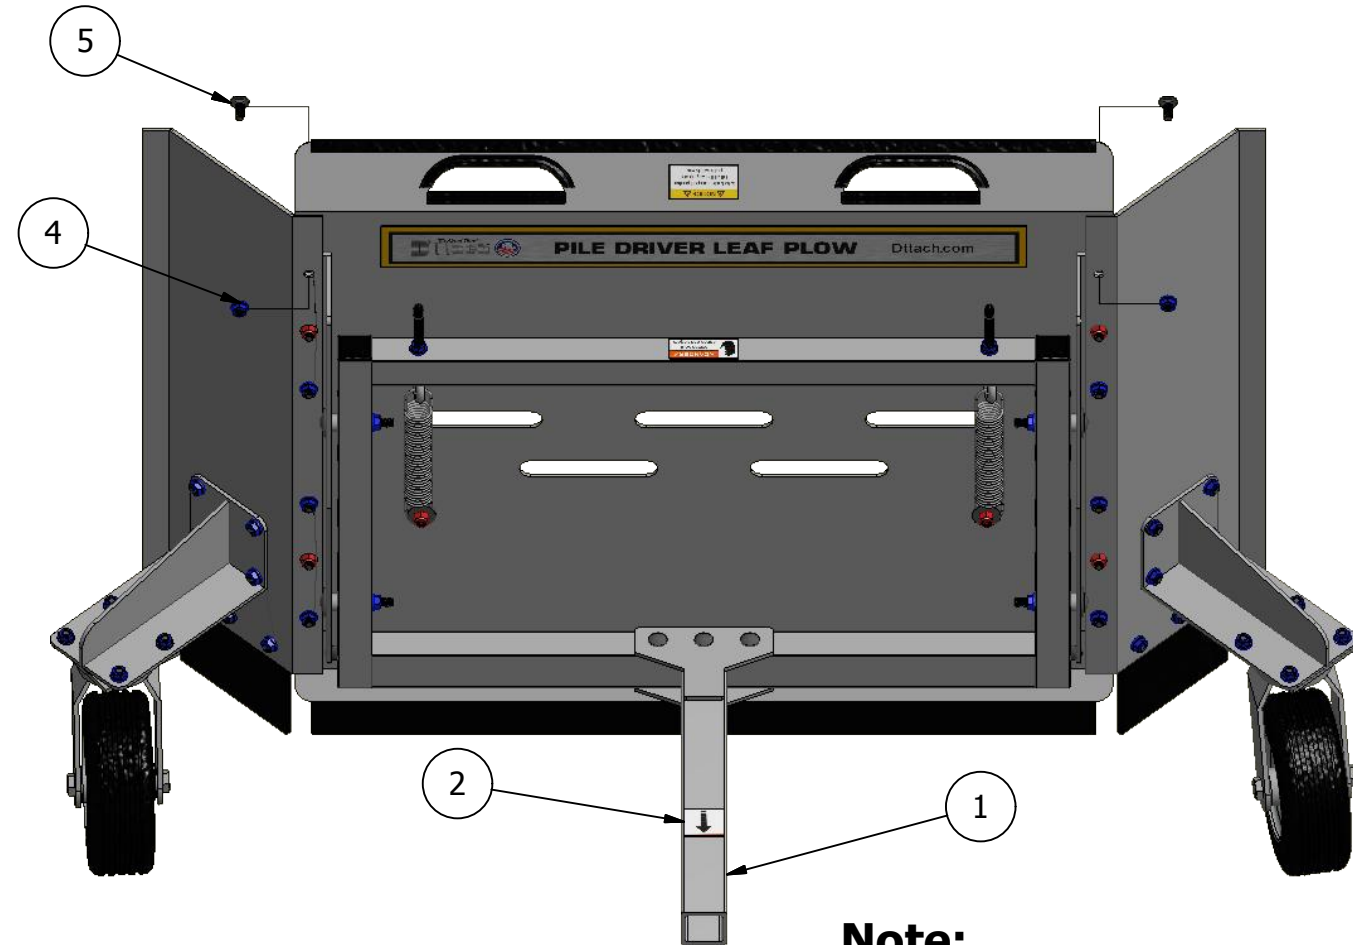

Pile Driver Leaf Plow

DETAIL A

Note:

- 1) When referencing Left and Right sides of the machine, we always refer to the operator's Left and Right
- 2) Scan the QR code below for a video of the installation procedure:

Parts List			
ITEM	QTY	PART NUMBER	DESCRIPTION
1	1	69730015	Hitch Weldment Assembly (Includes Item 2)
2	1	69730034	Alignment Arrow Decal
3	3	69730016	3/8-16 X 3" LG Square Neck Carriage Bolt
4	11	69730014	3/8-16 Flanged Nut
5	8	69730013	3/8-16 X 1" LG Square Neck Carriage Bolt

Main Plow Plate Parts List

Parts List			
ITEM	QTY	PART NUMBER	DESCRIPTION
1	1	69730004	Main Plow Plate
2	1	69730003	Main Plow Plate Rubber Strip
3	1	69730009	Rubber Strip Mounting Plate
4	1	69730017	Adjustable Sliding Bracket Right
5	1	69730018	Adjustable Sliding Bracket Left
6	4	69730016	3/8-16 X 3" LG Square Neck Carriage Bolt
7	17	69730014	3/8-16 Flanged Nut
8	6	69860075	3/8-16 Nylock Nut
9	10	69730033	Large Flat Washer 1.5" OD
10	13	69730013	3/8-16 X 1" LG Square Neck Carriage Bolt
11	1	69730019	Frame Weldment
12	2	69730020	Eyebolt
13	2	69730021	Square Tube End Cap
14	4	69730022	Sliding Bracket Spacer
15	2	69730023	Eyebolt Cap
16	2	69730001	Lift Spring
17	1	69730024	Pile Driver Plow Decal
18	1	69730025	Danger Decal
19	1	69730026	Notice Decal
20	1	69730027	Edge Guard Main Plow Plate Top 34" LG
21	2	69730028	Edge Guard Main Plow Plate Handle 6.5" LG
22	2	69730029	Edge Guard Main Plow Plate Handle 5.5" LG
23	2	69730010	3/8-16 X 2" LG Square Neck Carriage Bolt