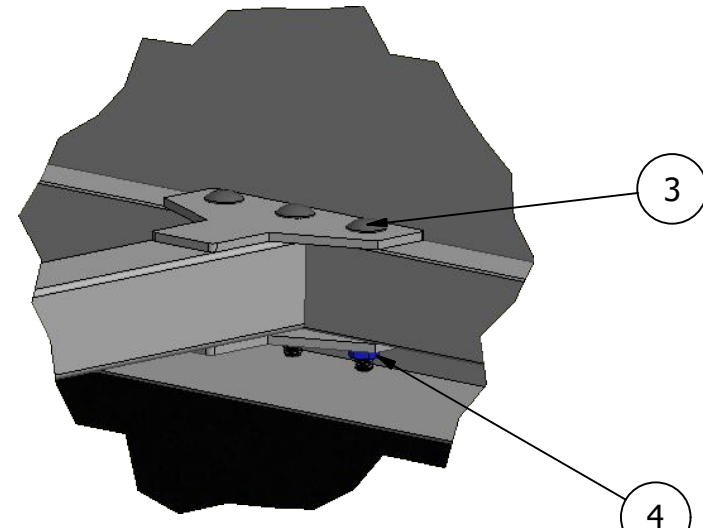

Pile Driver Leaf Plow

DETAIL A

Note:

- 1) When referencing Left and Right sides of the machine, we always refer to the operator's Left and Right
- 2) Scan the QR code below for a video of the installation procedure:

Parts List			
ITEM	QTY	PART NUMBER	DESCRIPTION
1	1	69730015	Hitch Weldment Assembly (Includes Item 2)
2	1	69730034	Alignment Arrow Decal
3	3	69730016	3/8-16 X 3" LG Square Neck Carriage Bolt
4	11	69730014	3/8-16 Flanged Nut
5	8	69730013	3/8-16 X 1" LG Square Neck Carriage Bolt

Main Plow Plate Parts List

Parts List			
ITEM	QTY	PART NUMBER	DESCRIPTION
1	1	69730004	Main Plow Plate
2	1	69730003	Main Plow Plate Rubber Strip
3	1	69730009	Rubber Strip Mounting Plate
4	1	69730017	Adjustable Sliding Bracket Right
5	1	69730018	Adjustable Sliding Bracket Left
6	4	69730016	3/8-16 X 3" LG Square Neck Carriage Bolt
7	17	69730014	3/8-16 Flanged Nut
8	6	69860075	3/8-16 Nylock Nut
9	10	69730033	Large Flat Washer 1.5" OD
10	13	69730013	3/8-16 X 1" LG Square Neck Carriage Bolt
11	1	69730019	Frame Weldment
12	2	69730020	Eyebolt
13	2	69730021	Square Tube End Cap
14	4	69730022	Sliding Bracket Spacer
15	2	69730023	Eyebolt Cap
16	2	69730001	Lift Spring
17	1	69730024	Pile Driver Plow Decal
18	1	69730025	Danger Decal
19	1	69730026	Notice Decal
20	1	69730027	Edge Guard Main Plow Plate Top 34" LG
21	2	69730028	Edge Guard Main Plow Plate Handle 6.5" LG
22	2	69730029	Edge Guard Main Plow Plate Handle 5.5" LG
23	2	69730010	3/8-16 X 2" LG Square Neck Carriage Bolt