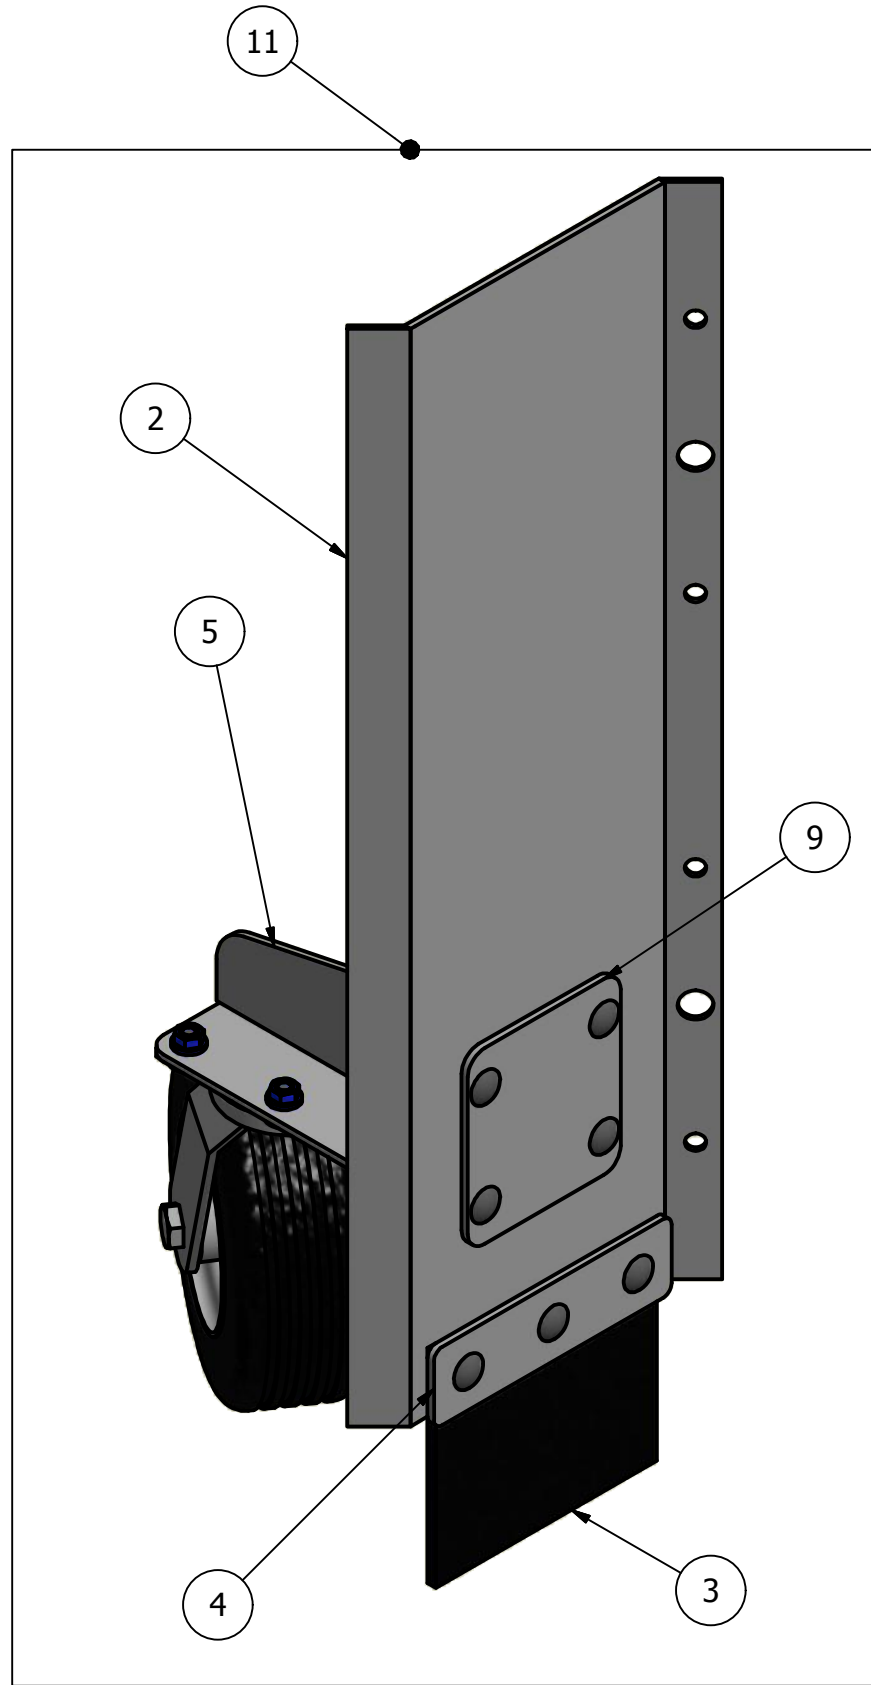

Wing Plow Plates Parts List

Parts List			
ITEM	QTY	PART NUMBER	DESCRIPTION
1	1	69730006	Left Wing Plate
2	1	69730005	Right Wing Plate
3	2	69730002	Wing Rubber Strip
4	2	69730008	Wing Rubber Mounting Plate
5	2	69730030	Wheel Bracket Assembly
6	2	69730031	Flat Free Caster, Swivel
7	8	69730032	3/8-16 X 3/4" LG Square Neck Carriage Bolt
8	22	69730014	3/8-16 Flanged Nut
9	2	69730007	Wheel Bracket Reinforcement Plate
10	14	69730013	3/8-16 X 1" LG Square Neck Carriage Bolt
11	1	69730012	Right Wing Assembly (Includes All Items 2-10)
12	1	69730011	Left Wing Assembly (Includes All Items 1,3-10)