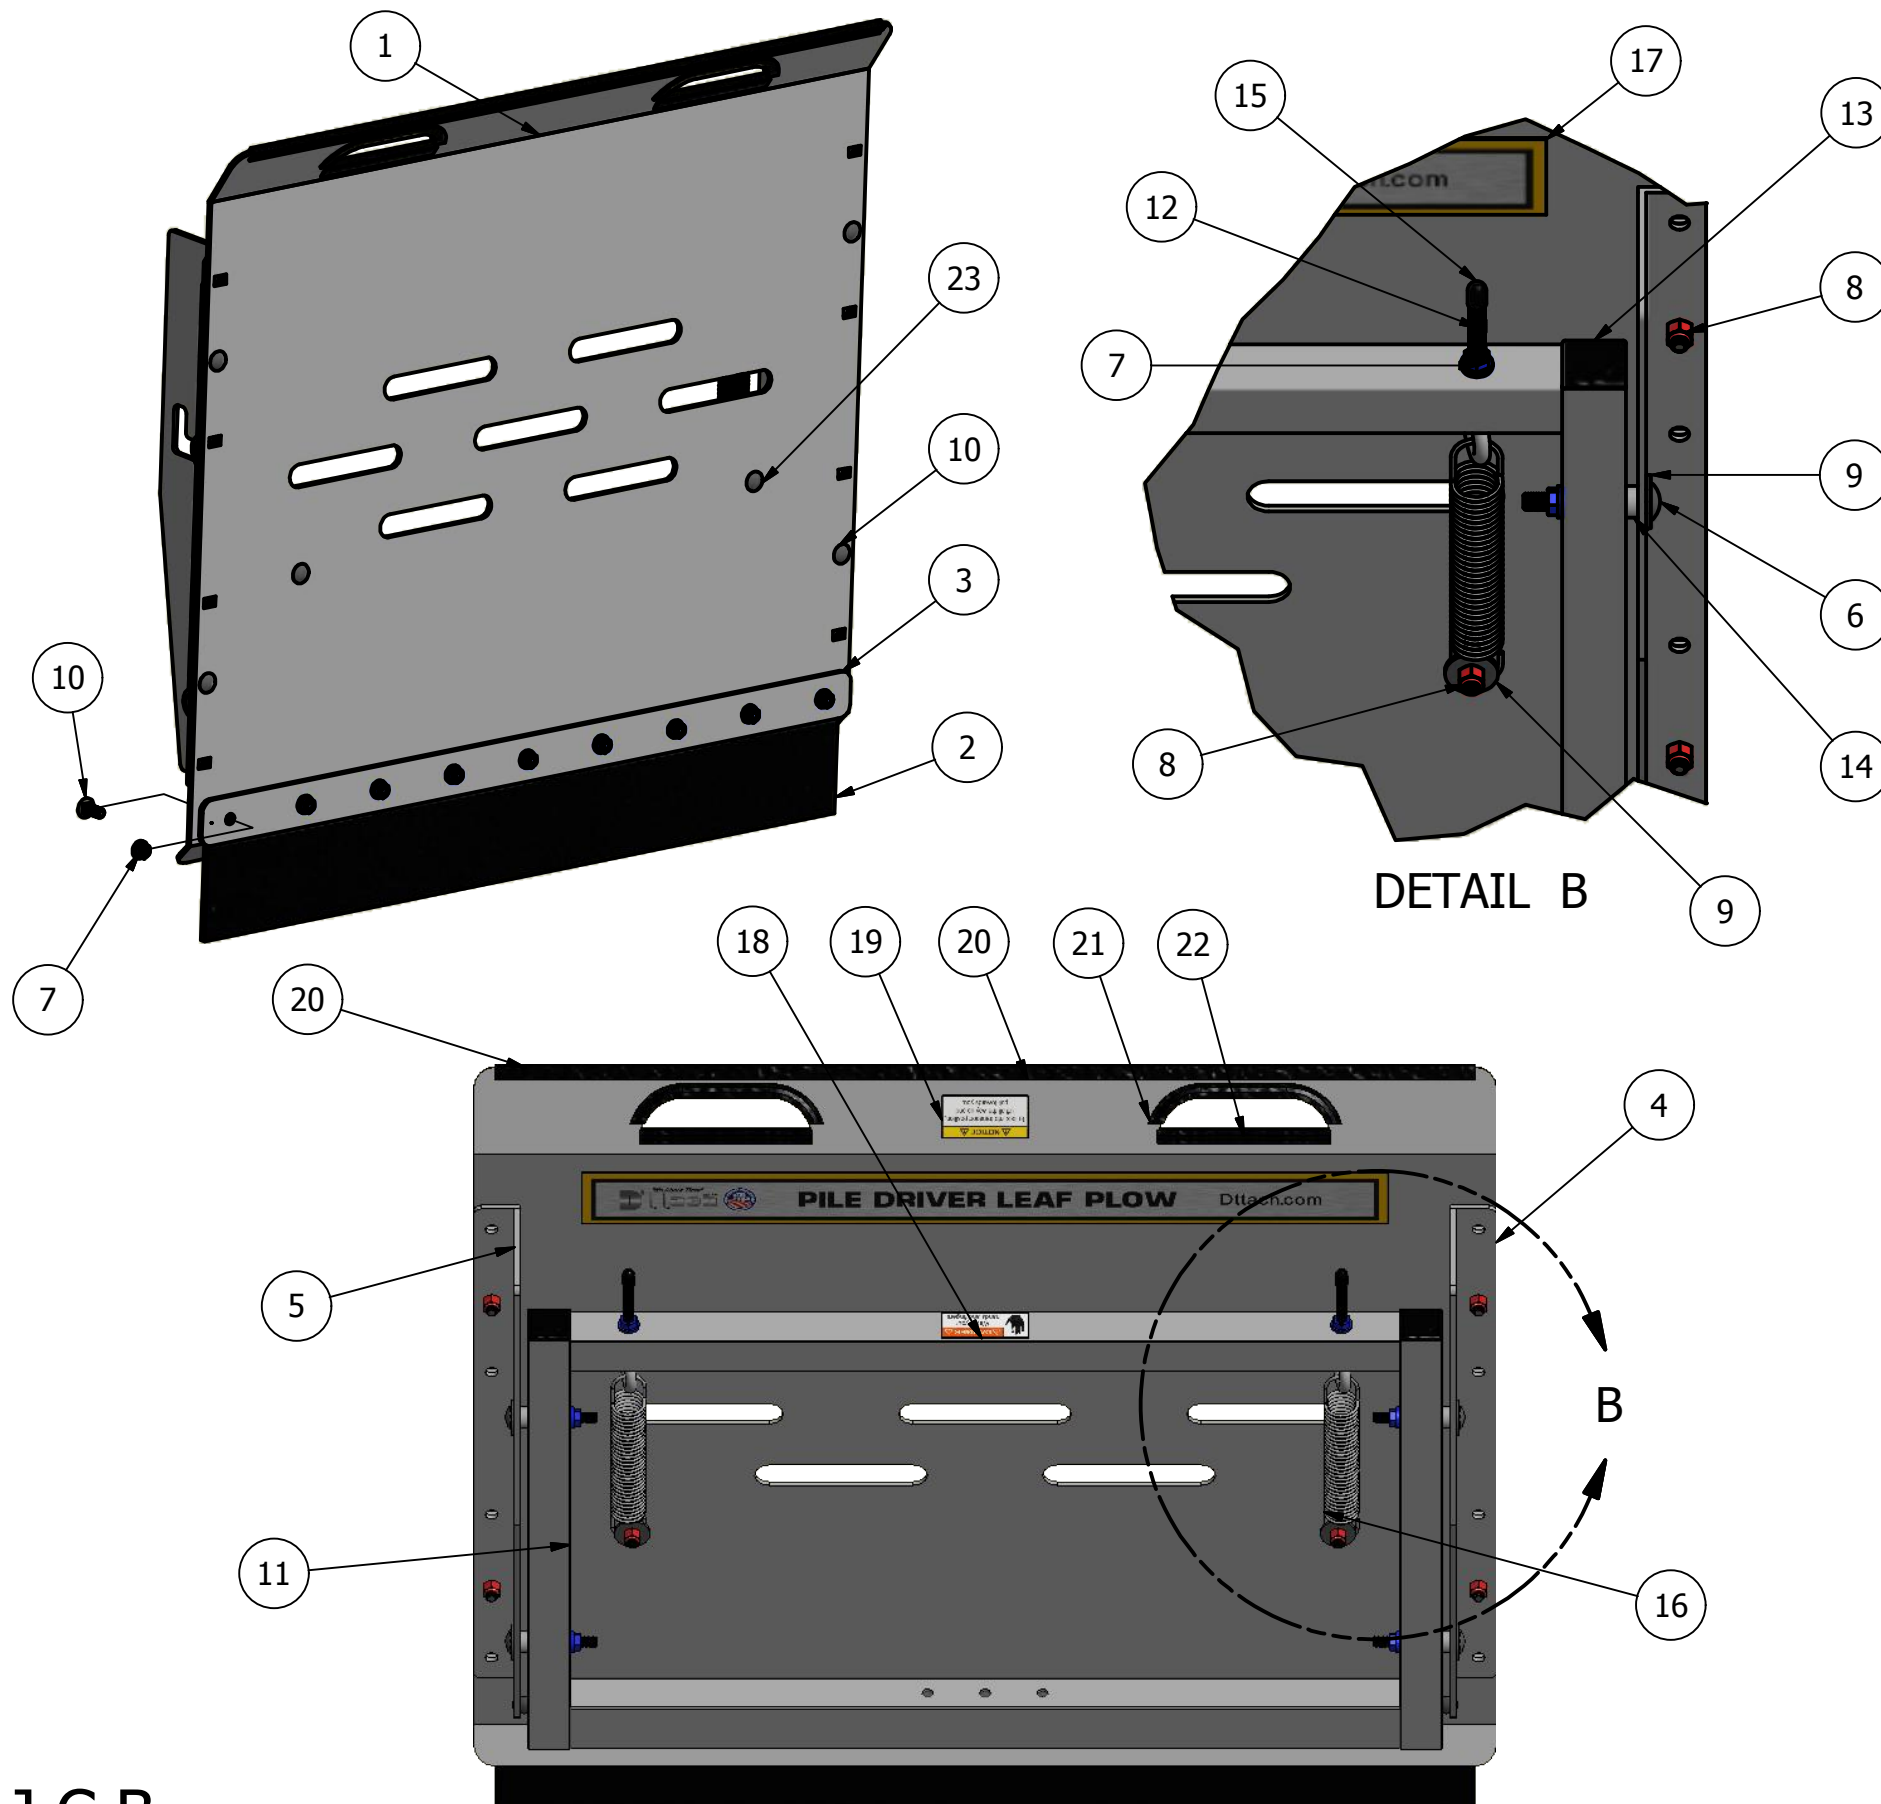

Pile Driver Leaf Plow

DETAIL A

Note:

- 1) When referencing Left and Right sides of the machine, we always refer to the operator's Left and Right
- 2) Scan the QR code below for a video of the installation procedure:

Parts List			
ITEM	QTY	PART NUMBER	DESCRIPTION
1	1	69730015	Hitch Weldment Assembly (Includes Item 2)
2	1	69730034	Alignment Arrow Decal
3	3	69730016	3/8-16 X 3" LG Square Neck Carriage Bolt
4	11	69730014	3/8-16 Flanged Nut
5	8	69730013	3/8-16 X 1" LG Square Neck Carriage Bolt

Main Plow Plate Parts List

Parts List			
ITEM	QTY	PART NUMBER	DESCRIPTION
1	1	69730004	Main Plow Plate
2	1	69730003	Main Plow Plate Rubber Strip
3	1	69730009	Rubber Strip Mounting Plate
4	1	69730017	Adjustable Sliding Bracket Right
5	1	69730018	Adjustable Sliding Bracket Left
6	4	69730016	3/8-16 X 3" LG Square Neck Carriage Bolt
7	17	69730014	3/8-16 Flanged Nut
8	6	69860075	3/8-16 Nylock Nut
9	10	69730033	Large Flat Washer 1.5" OD
10	13	69730013	3/8-16 X 1" LG Square Neck Carriage Bolt
11	1	69730019	Frame Weldment
12	2	69730020	Eyebolt
13	2	69730021	Square Tube End Cap
14	4	69730022	Sliding Bracket Spacer
15	2	69730023	Eyebolt Cap
16	2	69730001	Lift Spring
17	1	69730024	Pile Driver Plow Decal
18	1	69730025	Danger Decal
19	1	69730026	Notice Decal
20	1	69730027	Edge Guard Main Plow Plate Top 34" LG
21	2	69730028	Edge Guard Main Plow Plate Handle 6.5" LG
22	2	69730029	Edge Guard Main Plow Plate Handle 5.5" LG
23	2	69730010	3/8-16 X 2" LG Square Neck Carriage Bolt