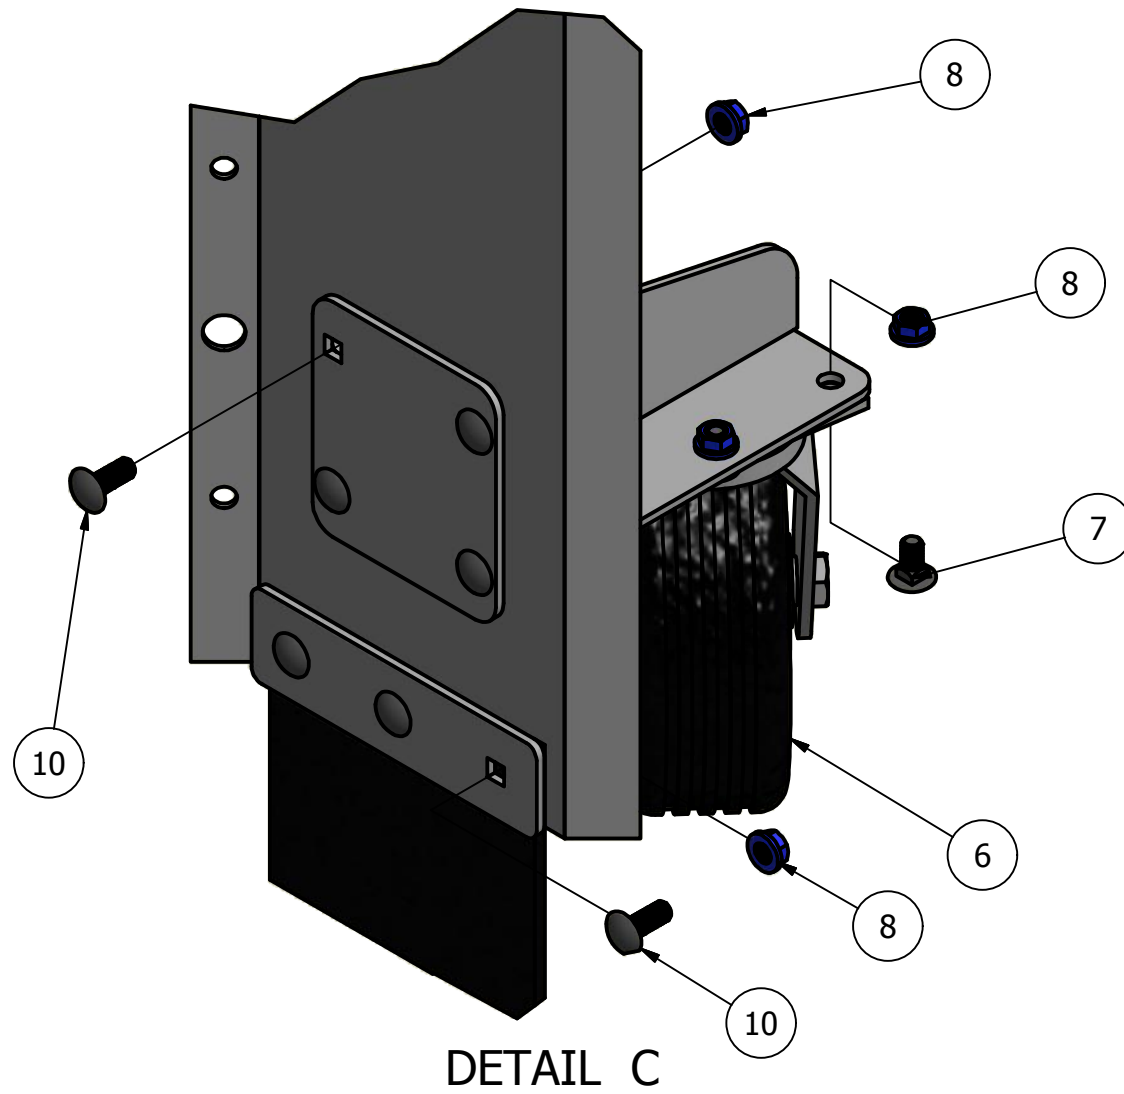

Wing Plow Plates Parts List

Parts List			
ITEM	QTY	PART NUMBER	DESCRIPTION
1	1	69730006	Left Wing Plate
2	1	69730005	Right Wing Plate
3	2	69730002	Wing Rubber Strip
4	2	69730008	Wing Rubber Mounting Plate
5	2	69730030	Wheel Bracket Assembly
6	2	69730031	Flat Free Caster, Swivel
7	8	69730032	3/8-16 X 3/4" LG Square Neck Carriage Bolt
8	22	69730014	3/8-16 Flanged Nut
9	2	69730007	Wheel Bracket Reinforcement Plate
10	14	69730013	3/8-16 X 1" LG Square Neck Carriage Bolt
11	1	69730012	Right Wing Assembly (Includes All Items 2-10)
12	1	69730011	Left Wing Assembly (Includes All Items 1,3-10)