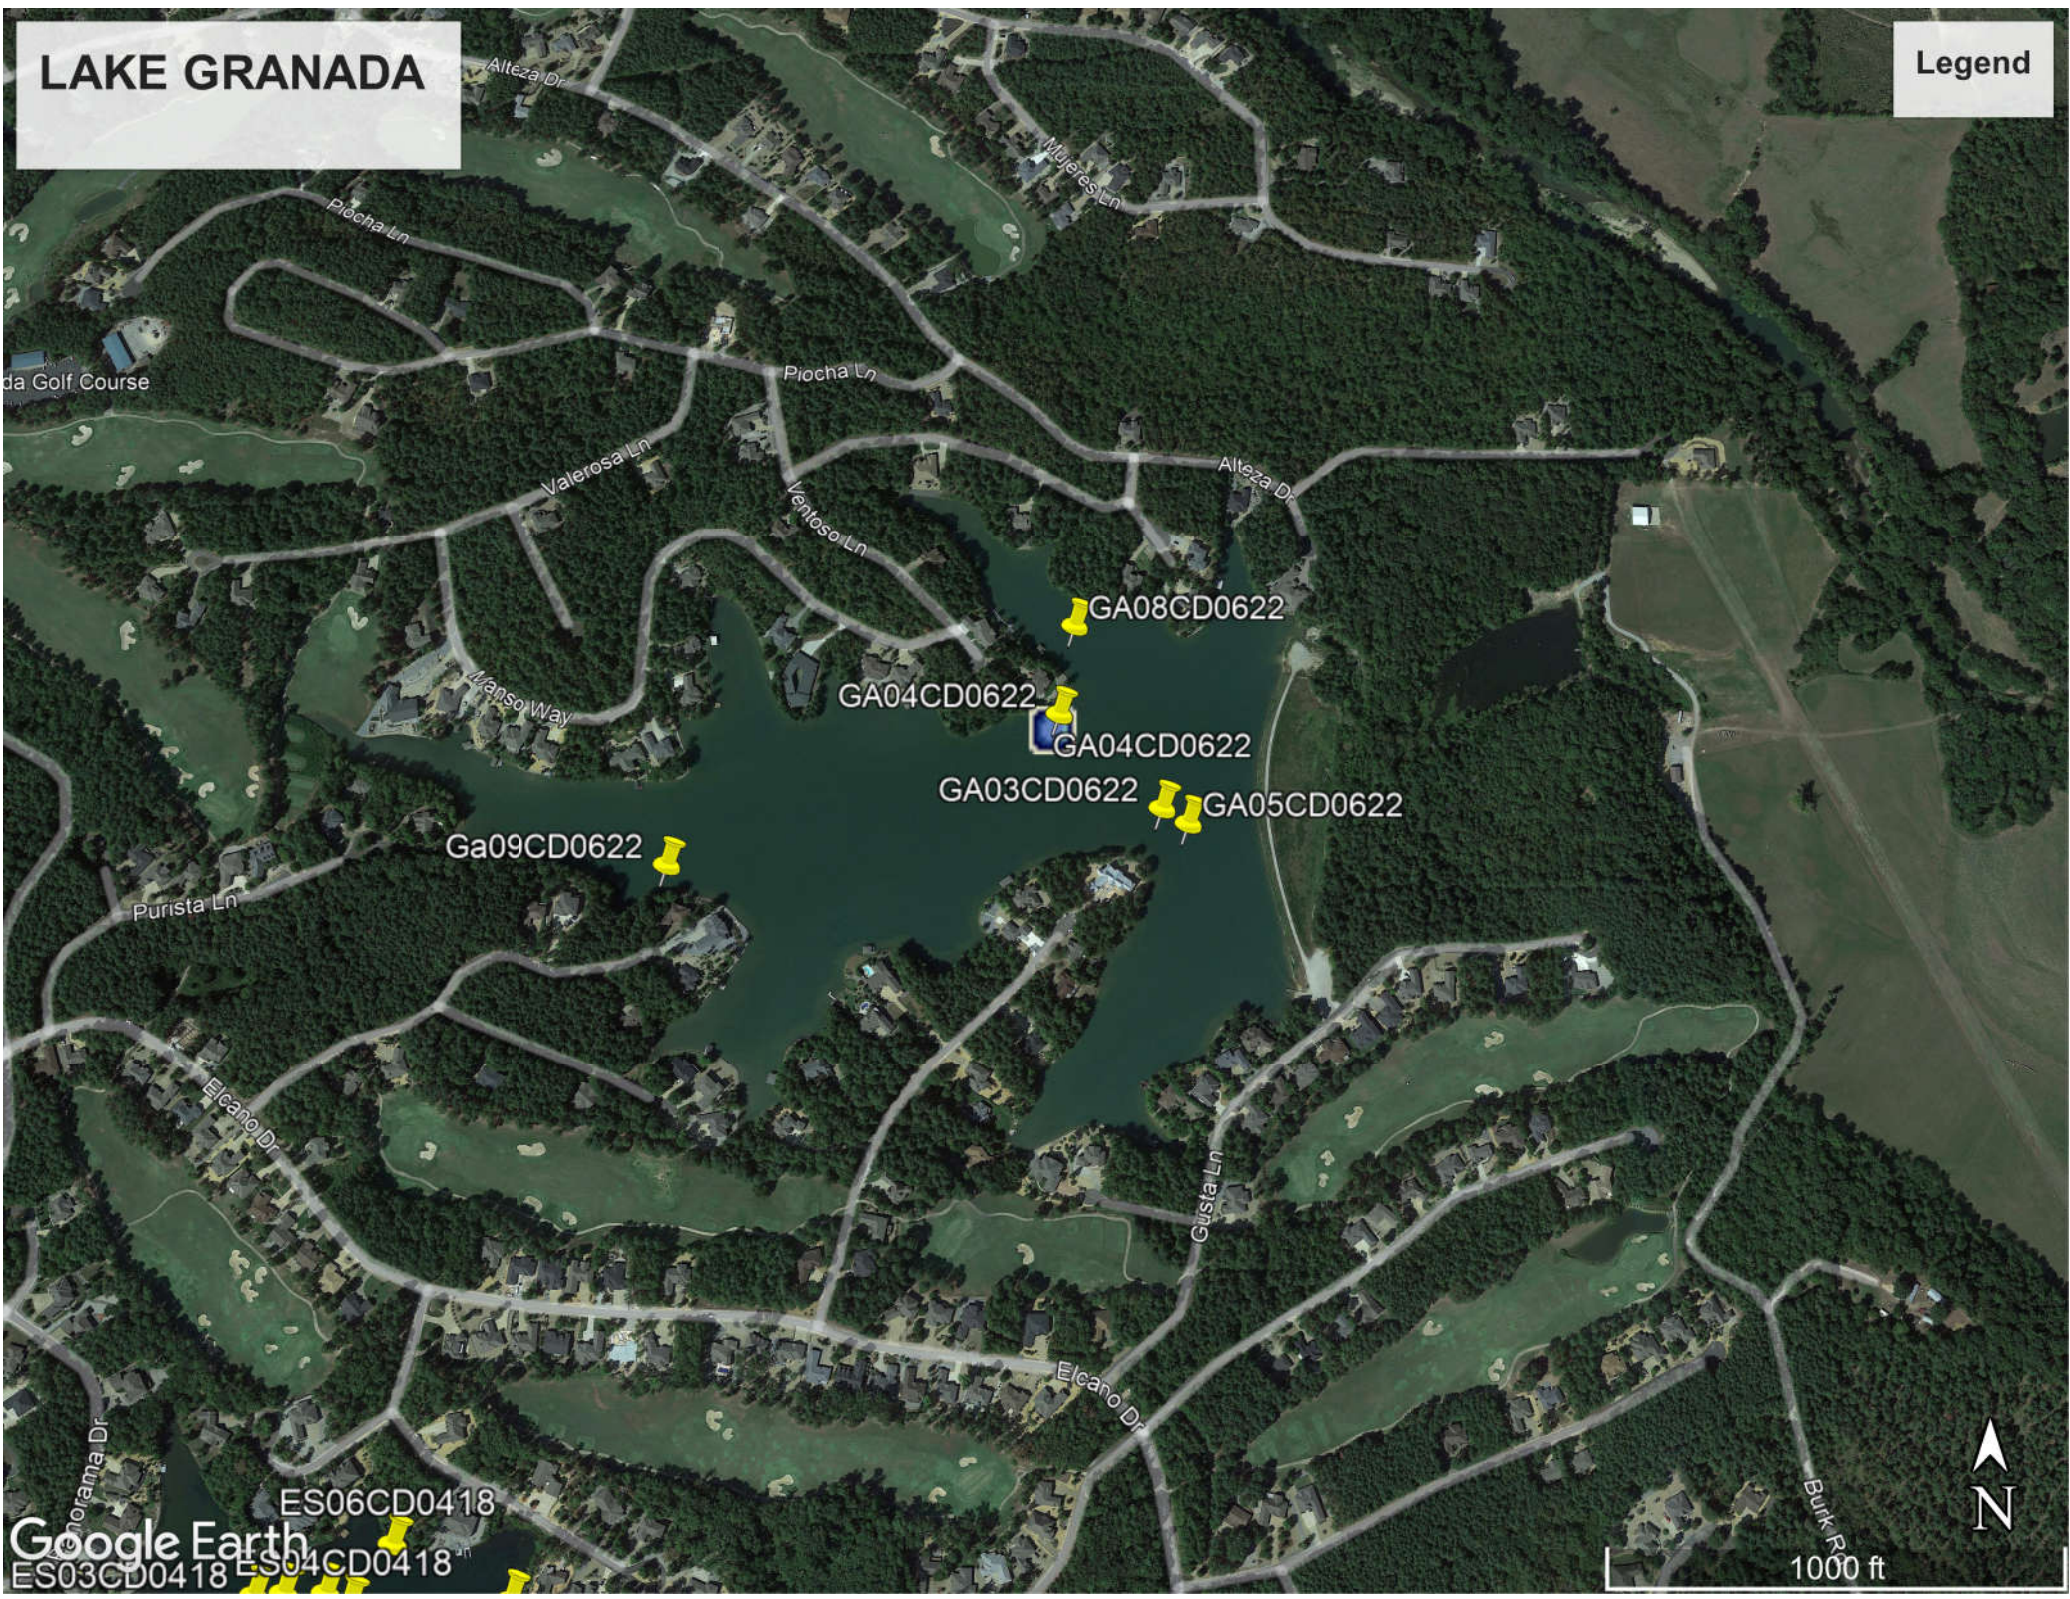

LAKE GRANADA

Legend

Google Earth
ES06CD0418
ES03CD0418 ES04CD0418

1000 ft

| Name | Lattuide | Longitude |
|-------------|-----------------|------------------|
| GA04CD0622 | N34°38.788' | W092°51.037' |
| GA05CD622 | N34°38.731' | W092°50.959' |
| GA06CD0622 | N34°38.689' | W092°51.165' |
| GA07CD0622 | N34°38.725' | W092°51.217' |
| GA08CD0622 | N34°38.835' | W092°51.027' |
| GA09CD0622 | N34°38.837' | W092°51.025' |