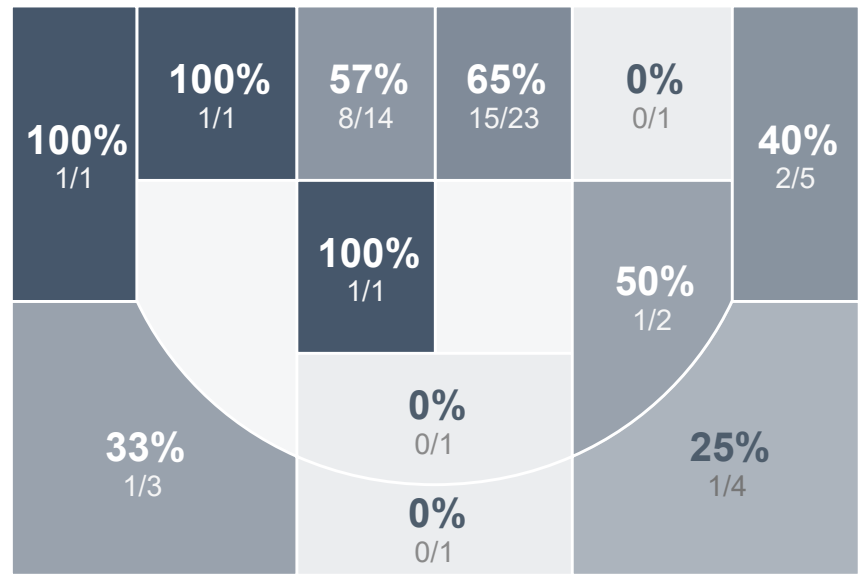

Box Score Report

JHS vs Turtle Mountain - Jan 23, 2021 - W 76-56

Period Stats

Team	1	2	Final
JHS	31	45	76
TMHS	29	27	56

Run Graph

Team Stats

	JHS	TMHS
Field Goal %	54.4%	38.9%
Effective Field Goal %	58.8%	46.3%
2FG Made/Attempted	26/43	13/32
2FG%	60.5%	40.6%
3FG Made/Attempted	5/14	8/22
3FG%	35.7%	36.4%
FT Made/Attempted	9/17	6/11
Free Throw Percentage	52.9%	54.5%
Points Per Possession	1.17	0.83
Transition Points	8	6
Points Off Turnovers	23	3
Second Chance Points	12	9
Points in the Paint	48	24
Offensive Rebounds	10	12
Defense Rebounds	22	21
Assists	16	8
Deflections	7	3
Steals	6	3
Blocks	1	0
Turnovers	10	20
Personal Fouls	11	19
Charges Taken	2	2

Boys Varsity Basketball

Turtle Mountain