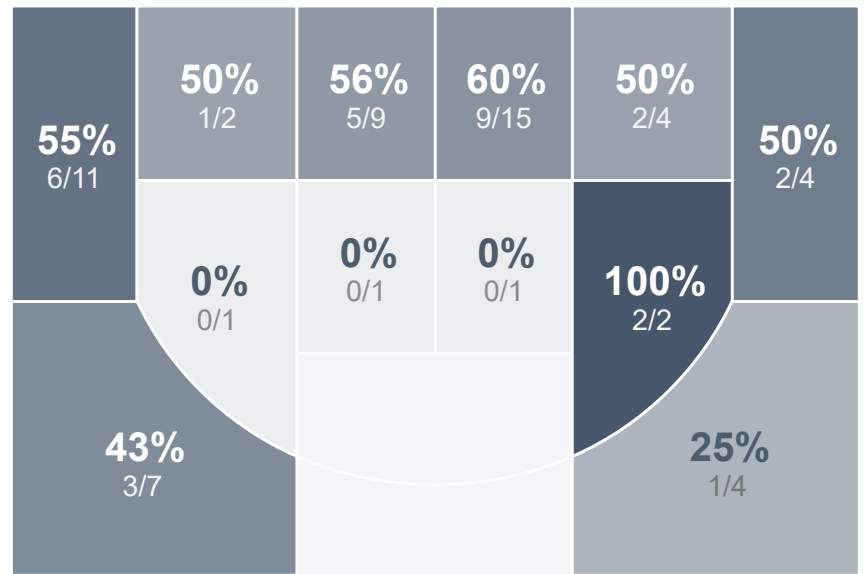

Girls Varsity Basketball