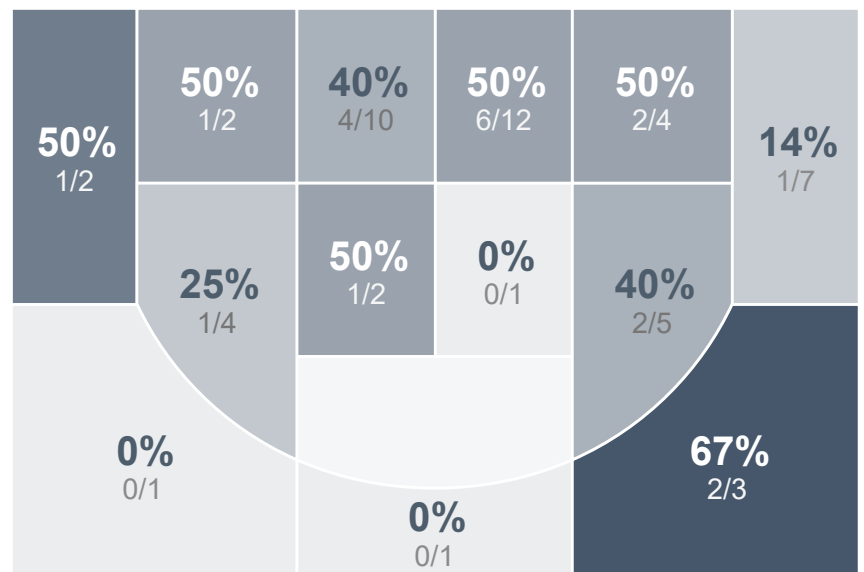

Watford City High School