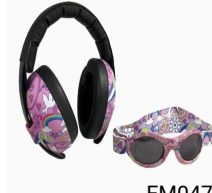

EM048

EM050

Baby earmuffs are sized for ages **0 - 2 years**

HEAR NO BLARE Earmuffs

Baby Earmuff Combo Sets

17.50 / 35.00 USD

EM019

17.50 / 35.00 USD

EM021

17.50 / 35.00 USD

EM020

17.50 / 35.00 USD

EM022

17.50 / 35.00 USD

EM047

17.50 / 34.99 USD

EM023

17.50 / 35.00 USD

EM037

17.50 / 35.00 USD

EM045

17.50 / 34.99 USD

Earmuffs for kids ages 3+ years

15.00 / 30.00 USD