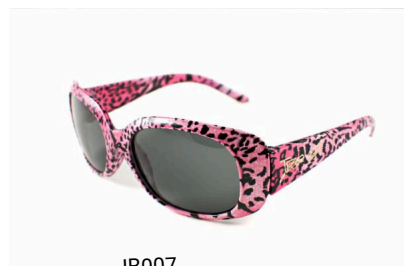

JB012

JB001

JB039

JB030

JB029

JB028

JB022

JB021

JB007

JB010

JB009

JB008

Junior **BANZ**® Flexerz are a literal twist on the Junior Banz® you already know and love! The protective wrap around shape keeps sunlight out, and the two-tone design looks super cool. The best part? The entire frame is COMPLETELY flexible - twist it, bend it, fold it - it bounces right back! Flexerz offer 100% UVA/UVB protection as well as polarized lenses.