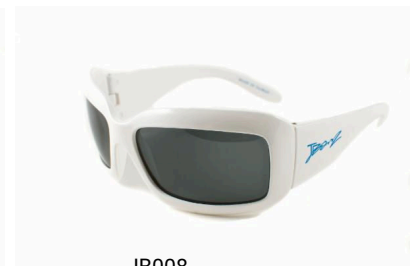

JB012

JB001

JB039

JB030

JB029

JB028

JB022

JB021

JB007

JB010

JB009

JB008

Junior **BANZ**® Flexerz are a literal twist on the Junior Banz® you already know and love! The protective wrap around shape keeps sunlight out, and the two-tone design looks super cool. The best part? The entire frame is COMPLETELY flexible - twist it, bend it, fold it - it bounces right back! Flexerz offer 100% UVA/UVB protection as well as polarized lenses.