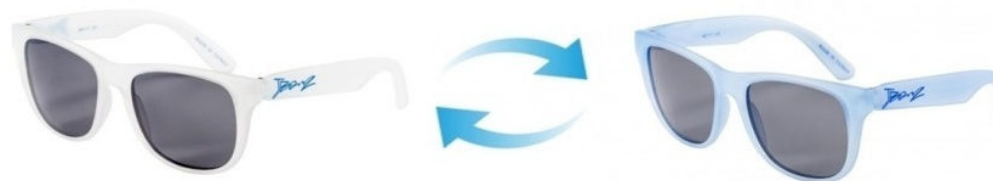

JB007

JB010

JB009

JB008

Junior **BANZ**® Flexerz are a literal twist on the Junior Banz® you already know and love! The protective wrap around shape keeps sunlight out, and the two-tone design looks super cool. The best part? The entire frame is COMPLETELY flexible - twist it, bend it, fold it - it bounces right back! Flexerz offer 100% UVA/UVB protection as well as polarized lenses.

Chameleon - Change Color

14.00 / 28.00 USD

JBCYP

JBCWB

JBCBG

The fun starts as soon as you step outside when **BANZ**® Chameleon kids sunglasses magically change color right before your eyes! The color then changes back to its original shade once you go back inside. This classic Wayfarer shape is in style and functional for kids on the go. Lenses offer 100% UVA/UVB protection as well as polarized lenses.