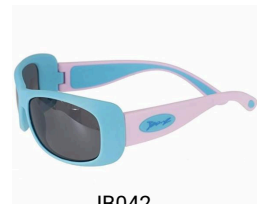

JB007

JB010

JB009

JB008

Junior **BANZ**® Flexerz are a literal twist on the Junior Banz® you already know and love! The protective wrap around shape keeps sunlight out, and the two-tone design looks super cool. The best part? The entire frame is COMPLETELY flexible - twist it, bend it, fold it - it bounces right back! Flexerz offer 100% UVA/UVB protection as well as polarized lenses.

Flexerz

15.00 / 30.00 USD

JB041

JB045

JB044

JB043

JB042

JB040

Chameleon - Change Color

14.00 / 28.00 USD

JBCYP

JBCWB

JBCBG

The fun starts as soon as you step outside when **BANZ**® Chameleon kids sunglasses magically change color right before your eyes! The color then changes back to its original shade once you go back inside. This classic Wayfarer shape is in style and functional for kids on the go. Lenses offer 100% UVA/UVB protection as well as polarized lenses.