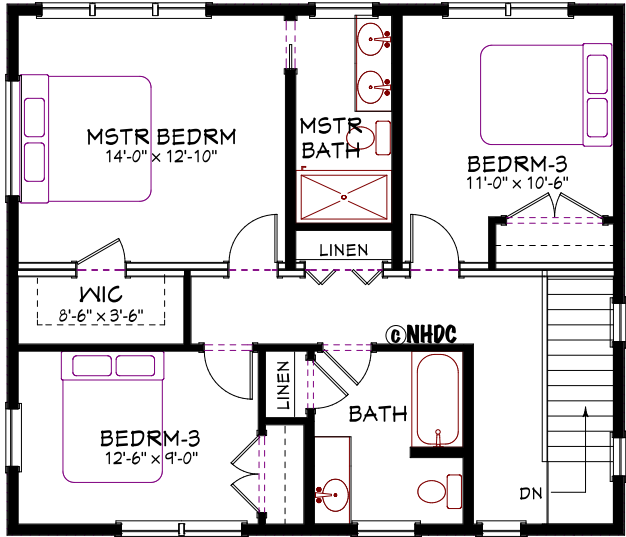

# RYE COTTAGE

32'-0" x 27'-6"

1,704 SF

FIRST FLOOR PLAN

SECOND FLOOR PLAN