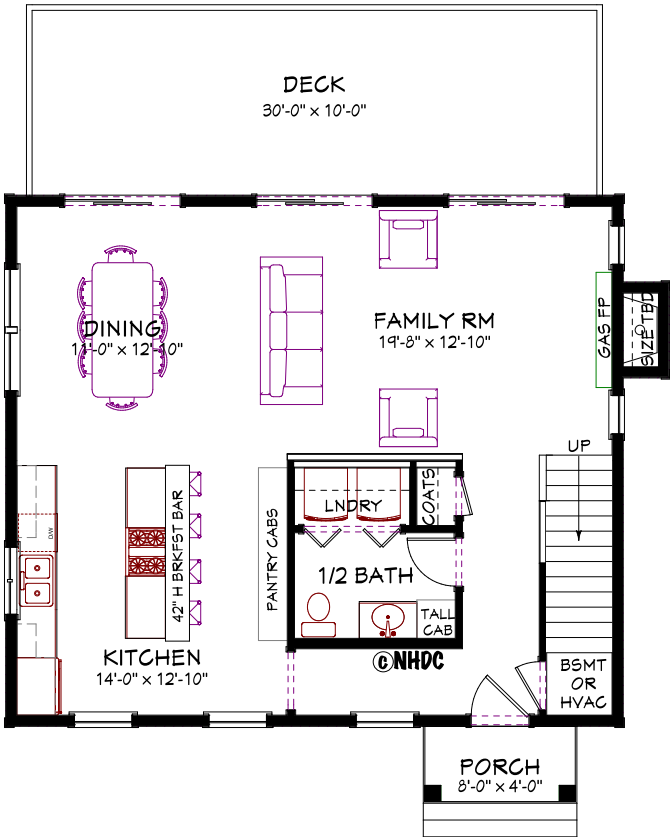

# RYE COTTAGE

32'-0" x 27'-6"

1,704 SF

FIRST FLOOR PLAN

SECOND FLOOR PLAN