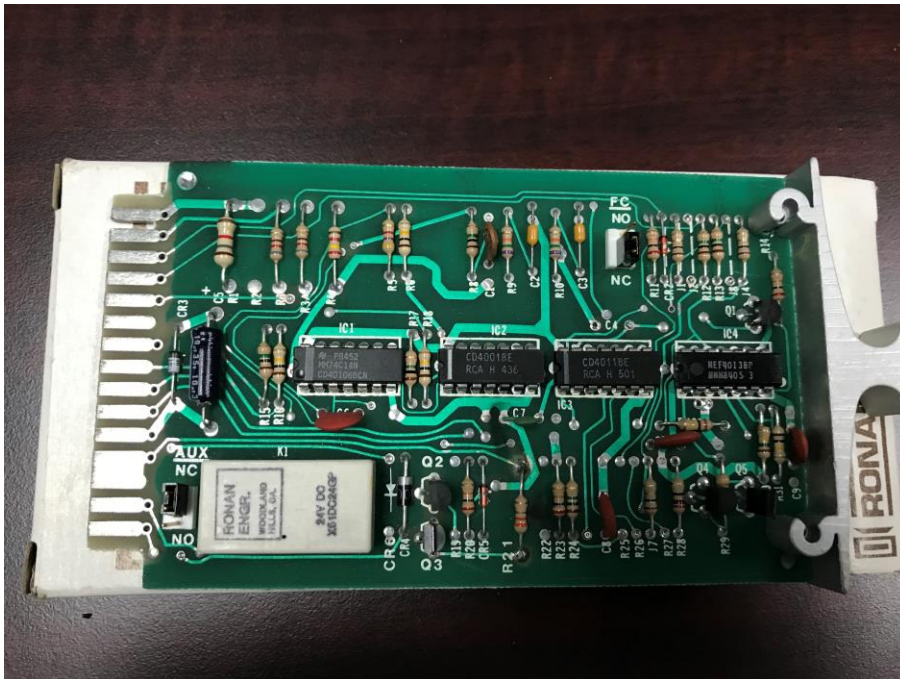

UNUSED RONAN CARDS

39 RONAN part SS2167F

Shipping size 12" L x 9.6"W x 6.5" H 7 lbs 8 oz