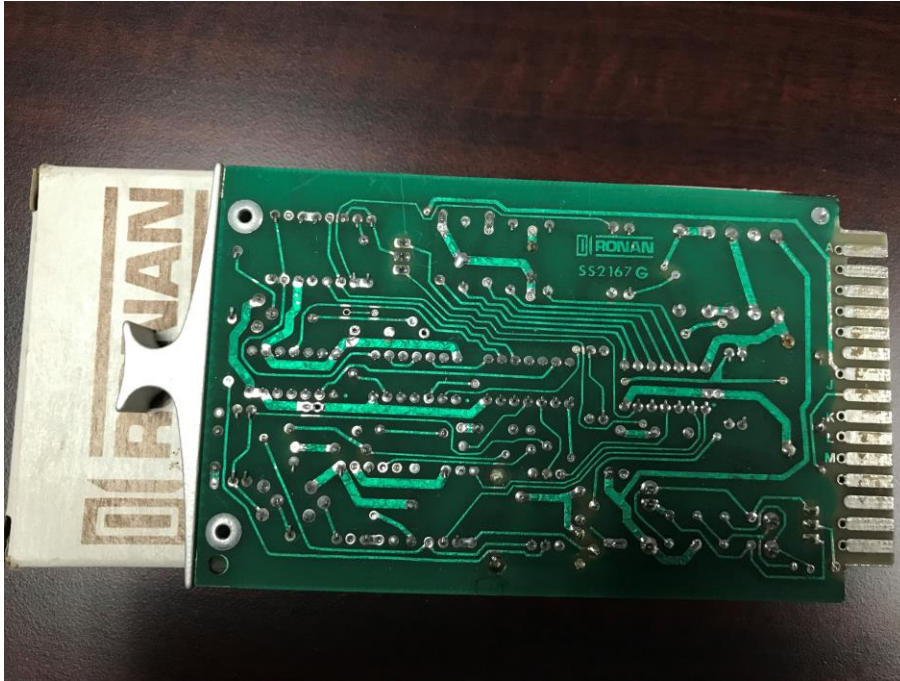

UNUSED RONAN CARDS

39 RONAN part SS2167F

Shipping size 12" L x 9.6"W x 6.5" H 7 lbs 8 oz