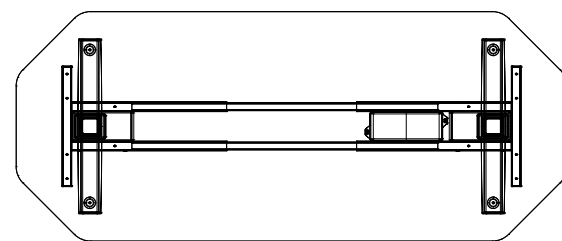

CUSTOM TOP SHAPES

ROUNDED CORNERS

OVAL

D TOP

WING

OCTAGON

JELLY BEAN

Looking for something a little more personalized? Custom height adjustable top shapes may be just what you are looking for ! Our Unique ability to create custom furniture allows you to design custom shaped tops that are guaranteed to satisfy those looking something a little more unconventional.

HEIGHT ADJUSTABLE PRICING

24" Deep

	<u>1" LIST</u>	<u>1.5" LIST</u>
IHA4824TD/2	\$1320	\$1520
IHA6024TD/2	\$1330	\$1530
IHA6624TD/2	\$1350	\$1550
IHA7224TD/2	\$1360	\$1560
IHA7824TD/2	\$1375	\$1575

30" Deep