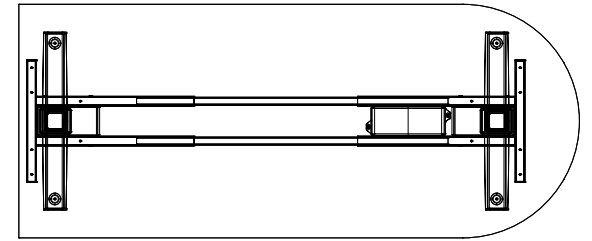

CUSTOM TOP SHAPES

ROUNDED CORNERS

OVAL

D TOP

WING

OCTAGON

JELLY BEAN

Looking for something a little more personalized? Custom height adjustable top shapes may be just what you are looking for ! Our Unique ability to create custom furniture allows you to design custom shaped tops that are guaranteed to satisfy those looking something a little more unconventional.

HEIGHT ADJUSTABLE PRICING

24" Deep

	<u>1" LIST</u>	<u>1.5" LIST</u>
IHA4824TD/2	\$1320	\$1520
IHA6024TD/2	\$1330	\$1530
IHA6624TD/2	\$1350	\$1550
IHA7224TD/2	\$1360	\$1560
IHA7824TD/2	\$1375	\$1575

30" Deep