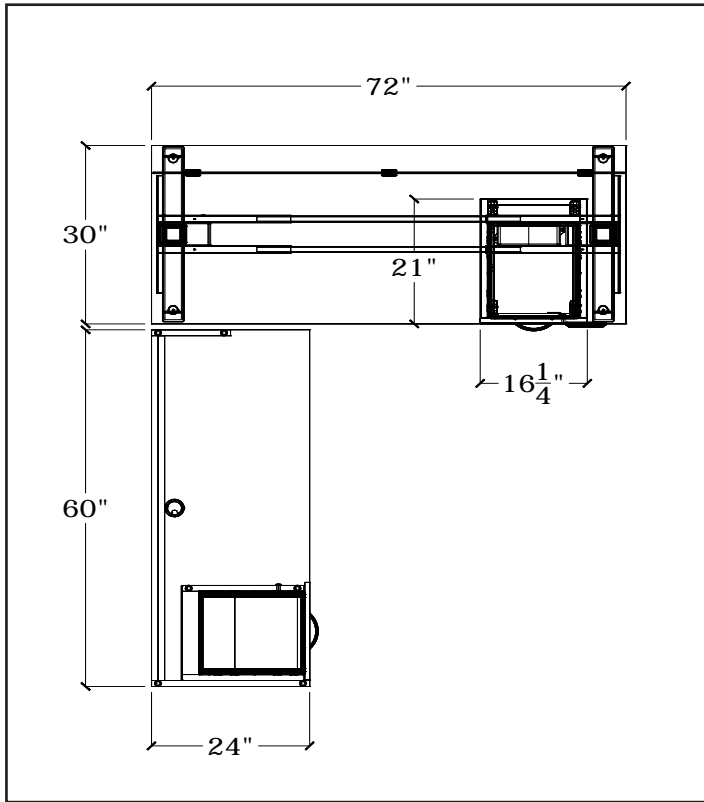

CORPORATE

HOME

EXECUTIVE

CUSTOM

HA #001

ITEM	QTY	Code	DESCRIPTION	LIST	EXT LIST
A	1	IHA7230TD/2	HEIGHT ADJUSTABLE DESK - 72"W X 30"D X 22.8-48.8"H	\$1,375	\$1,375
B	1	AP7212	ACRYLIC PANEL - 72"W X 12"H	\$519	\$519
C	1	UN6024ER/FFF/LH/MP16/GC	RETURN - 60"W X 24"D X 29"H	\$907	\$907
D	1	IBBFM/21	MOBILE PED - 16"W X 21"D X 28"H	\$579	\$579
				TOTAL	\$3,380

HA #002

ITEM	QTY	Code	DESCRIPTION	LIST	EXT LIST
A	1	SIHA5424TD/2	HEIGHT ADJUSTABLE DESK - 54"W X 24"D X 22.8-48.8"H	\$1,330	\$1,330
B	1	HA#001	CUSTOM MOBILE STORAGE - 36"W X 20"D X 29"H	\$1,174	\$1,174
				TOTAL	\$2,504

HA #003

ITEM	QTY	Code	DESCRIPTION	LIST	EXT LIST
A	1	HA#002	CUSTOM DESK SHELL - 72"W X 30"D X 29"H	\$747	\$747
B	1	IHA7230TD/2	HEIGHT ADJUSTABLE DESK - 72"W X 30"D X 22.8-48.8"H	\$1,375	\$1,375
C	1	UN7224TD/FMP	CREDENZA - 72"W X 24"D X 29"H	\$805	\$805
D	1	SIBBFF/19	NO TOP PED - 16"W X 19"D X 28"H	\$572	\$572
E	1	UN2448CWCH/GC	BRIDGE - 48"W X 24"D X 29"H	\$446	\$446
F	1	AP72/18	ACRYLIC PANEL - 72"W X 18"H	\$583	\$583
G	1	SIFFF/19	NO TOP PED - 16"W X 19"D X 28"H	\$572	\$572
				TOTAL	\$5,100

HA #004

ITEM	QTY	Code	DESCRIPTION	LIST	EXT LIST
A	1	IHA7230TD/2	HEIGHT ADJUSTABLE DESK - 72"W X 30"D X 22.8-48.8"H	\$1,375	\$1,375
B	1	SUN48BC36SB/15D	BOOKCASE - 36"W X 15"D X 48"H	\$469	\$469
C	1	HA#003	CUSTOM MOBILE STORAGE - 16"W X 30"D X 32"H	\$1,125	\$1,125
D	1	HA#004	CUSTOM DRAFTING TOP - 72"W X 30"D X 14"H	\$747	\$747
				TOTAL	\$3,716