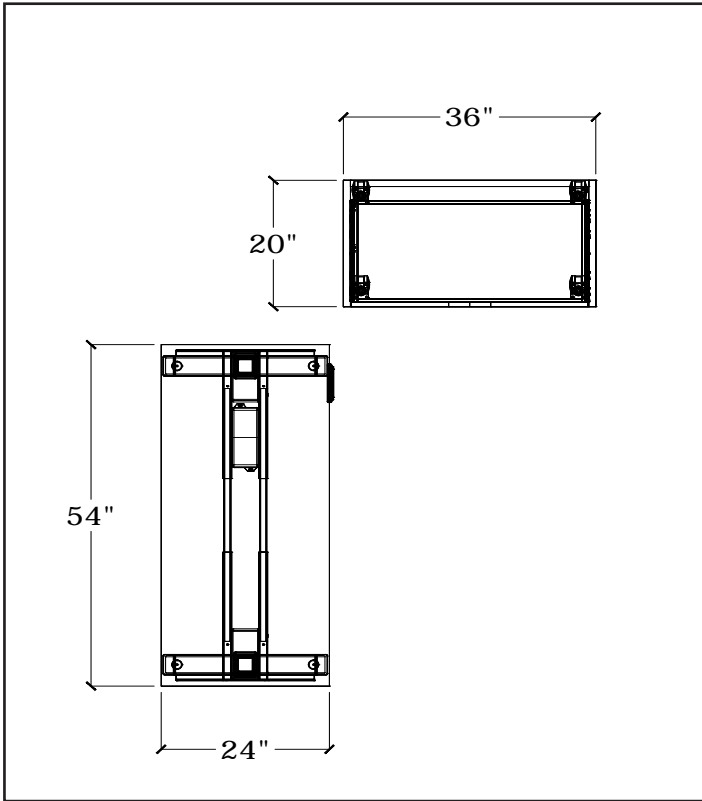

HA #002

ITEM	QTY	Code	DESCRIPTION	LIST	EXT LIST
A	1	SIHA5424TD/2	HEIGHT ADJUSTABLE DESK - 54"W X 24"D X 22.8-48.8"H	\$1,330	\$1,330
B	1	HA#001	CUSTOM MOBILE STORAGE - 36"W X 20"D X 29"H	\$1,174	\$1,174
				TOTAL	\$2,504

HA #003

ITEM	QTY	Code	DESCRIPTION	LIST	EXT LIST
A	1	HA#002	CUSTOM DESK SHELL - 72"W X 30"D X 29"H	\$747	\$747
B	1	IHA7230TD/2	HEIGHT ADJUSTABLE DESK - 72"W X 30"D X 22.8-48.8"H	\$1,375	\$1,375
C	1	UN7224TD/FMP	CREDENZA - 72"W X 24"D X 29"H	\$805	\$805
D	1	SIBBFF/19	NO TOP PED - 16"W X 19"D X 28"H	\$572	\$572
E	1	UN2448CWCH/GC	BRIDGE - 48"W X 24"D X 29"H	\$446	\$446
F	1	AP72/18	ACRYLIC PANEL - 72"W X 18"H	\$583	\$583
G	1	SIFFF/19	NO TOP PED - 16"W X 19"D X 28"H	\$572	\$572
				TOTAL	\$5,100

HA #004

ITEM	QTY	Code	DESCRIPTION	LIST	EXT LIST
A	1	IHA7230TD/2	HEIGHT ADJUSTABLE DESK - 72"W X 30"D X 22.8-48.8"H	\$1,375	\$1,375
B	1	SUN48BC36SB/15D	BOOKCASE - 36"W X 15"D X 48"H	\$469	\$469
C	1	HA#003	CUSTOM MOBILE STORAGE - 16"W X 30"D X 32"H	\$1,125	\$1,125
D	1	HA#004	CUSTOM DRAFTING TOP - 72"W X 30"D X 14"H	\$747	\$747
				TOTAL	\$3,716