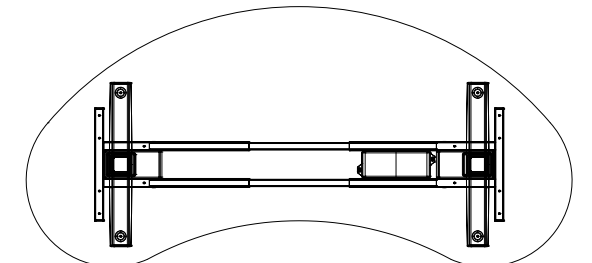

CUSTOM TOP SHAPES

ROUNDED CORNERS

OVAL

D TOP

WING

OCTAGON

JELLY BEAN

Looking for something a little more personalized? Custom height adjustable top shapes may be just what you are looking for ! Our Unique ability to create custom furniture allows you to design custom shaped tops that are guaranteed to satisfy those looking something a little more unconventional.

HEIGHT ADJUSTABLE PRICING

24" Deep

	<u>1" LIST</u>	<u>1.5" LIST</u>
IHA4824TD/2	\$1320	\$1520
IHA6024TD/2	\$1330	\$1530
IHA6624TD/2	\$1350	\$1550
IHA7224TD/2	\$1360	\$1560
IHA7824TD/2	\$1375	\$1575

30" Deep