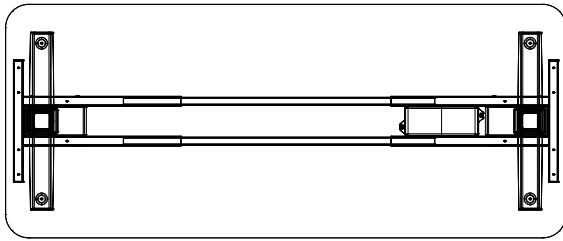

CUSTOM TOP SHAPES

ROUNDED CORNERS