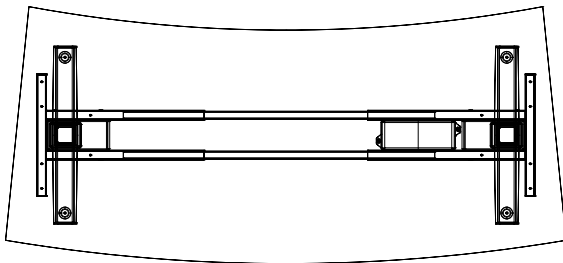

CUSTOM TOP SHAPES

ROUNDED CORNERS

OVAL

D TOP

WING

OCTAGON

JELLY BEAN

Looking for something a little more personalized? Custom height adjustable top shapes may be just what you are looking for ! Our Unique ability to create custom furniture allows you to design custom shaped tops that are guaranteed to satisfy those looking something a little more unconventional.

HEIGHT ADJUSTABLE PRICING

24" Deep

	<u>1" LIST</u>	<u>1.5" LIST</u>
IHA4824TD/2	\$1320	\$1520
IHA6024TD/2	\$1330	\$1530
IHA6624TD/2	\$1350	\$1550
IHA7224TD/2	\$1360	\$1560
IHA7824TD/2	\$1375	\$1575

30" Deep