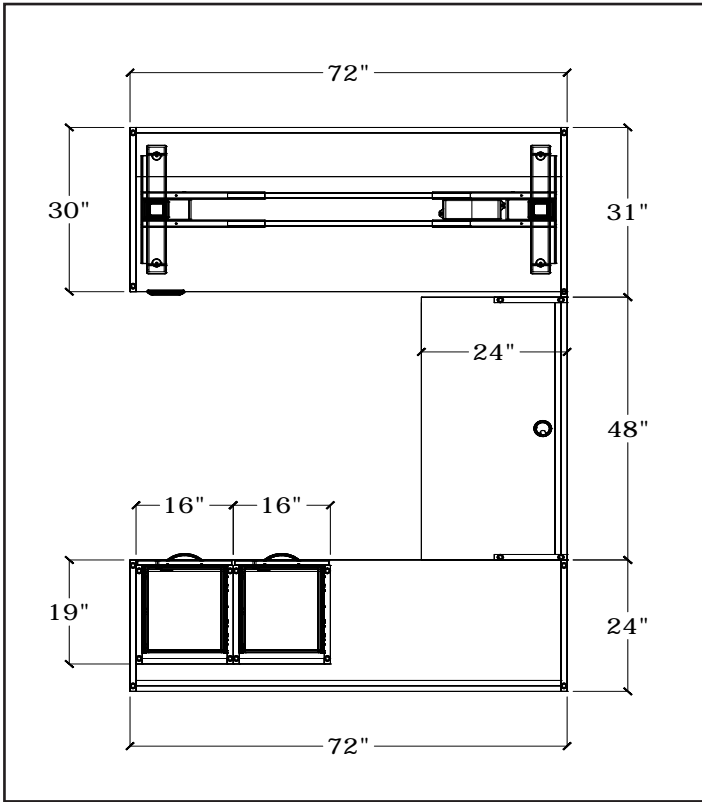

CORPORATE

HOME

EXECUTIVE

CUSTOM

HA #001

ITEM	QTY	Code	DESCRIPTION	LIST	EXT LIST
A	1	IHA7230TD/2	HEIGHT ADJUSTABLE DESK - 72"W X 30"D X 22.8-48.8"H	\$1,375	\$1,375
B	1	AP7212	ACRYLIC PANEL - 72"W X 12"H	\$519	\$519
C	1	UN6024ER/FFF/LH/MP16/GC	RETURN - 60"W X 24"D X 29"H	\$907	\$907
D	1	IBBFM/21	MOBILE PED - 16"W X 21"D X 28"H	\$579	\$579
				TOTAL	\$3,380

HA #002

ITEM	QTY	Code	DESCRIPTION	LIST	EXT LIST
A	1	SIHA5424TD/2	HEIGHT ADJUSTABLE DESK - 54"W X 24"D X 22.8-48.8"H	\$1,330	\$1,330
B	1	HA#001	CUSTOM MOBILE STORAGE - 36"W X 20"D X 29"H	\$1,174	\$1,174
				TOTAL	\$2,504

HA #003

ITEM	QTY	Code	DESCRIPTION	LIST	EXT LIST
A	1	HA#002	CUSTOM DESK SHELL - 72"W X 30"D X 29"H	\$747	\$747
B	1	IHA7230TD/2	HEIGHT ADJUSTABLE DESK - 72"W X 30"D X 22.8-48.8"H	\$1,375	\$1,375
C	1	UN7224TD/FMP	CREDENZA - 72"W X 24"D X 29"H	\$805	\$805
D	1	SIBBFF/19	NO TOP PED - 16"W X 19"D X 28"H	\$572	\$572
E	1	UN2448CWCH/GC	BRIDGE - 48"W X 24"D X 29"H	\$446	\$446
F	1	AP72/18	ACRYLIC PANEL - 72"W X 18"H	\$583	\$583
G	1	SIFFF/19	NO TOP PED - 16"W X 19"D X 28"H	\$572	\$572
				TOTAL	\$5,100

HA #004

ITEM	QTY	Code	DESCRIPTION	LIST	EXT LIST
A	1	IHA7230TD/2	HEIGHT ADJUSTABLE DESK - 72"W X 30"D X 22.8-48.8"H	\$1,375	\$1,375
B	1	SUN48BC36SB/15D	BOOKCASE - 36"W X 15"D X 48"H	\$469	\$469
C	1	HA#003	CUSTOM MOBILE STORAGE - 16"W X 30"D X 32"H	\$1,125	\$1,125
D	1	HA#004	CUSTOM DRAFTING TOP - 72"W X 30"D X 14"H	\$747	\$747
				TOTAL	\$3,716