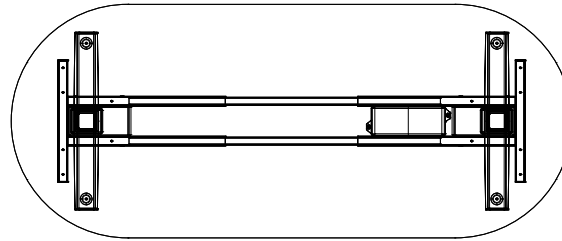

CUSTOM TOP SHAPES

ROUNDED CORNERS

OVAL

D TOP

WING

OCTAGON

JELLY BEAN

Looking for something a little more personalized? Custom height adjustable top shapes may be just what you are looking for ! Our Unique ability to create custom furniture allows you to design custom shaped tops that are guaranteed to satisfy those looking something a little more unconventional.