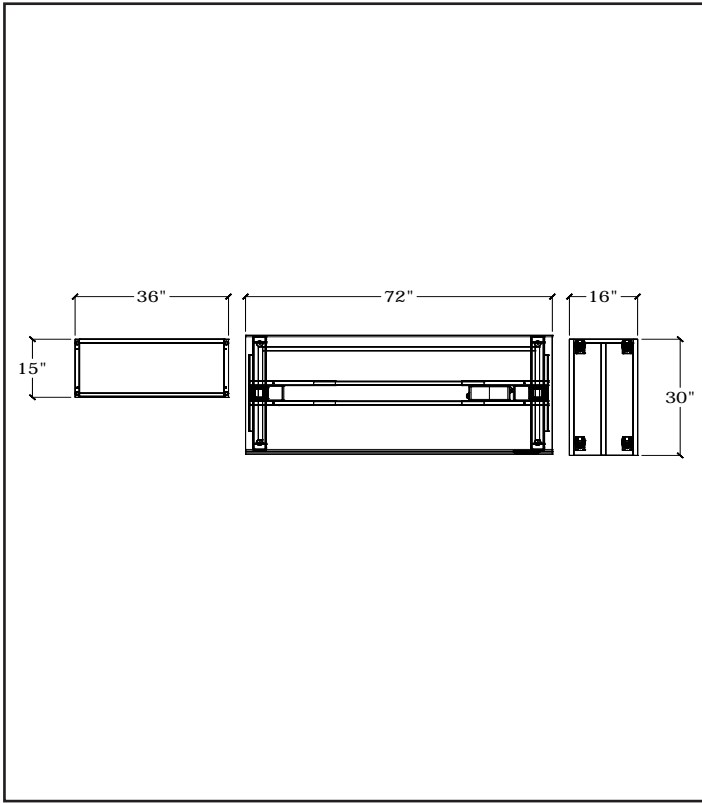

CORPORATE

HOME

EXECUTIVE

CUSTOM

HA #001

ITEM	QTY	Code	DESCRIPTION	LIST	EXT LIST
A	1	IHA7230TD/2	HEIGHT ADJUSTABLE DESK - 72"W X 30"D X 22.8-48.8"H	\$1,375	\$1,375
B	1	AP7212	ACRYLIC PANEL - 72"W X 12"H	\$519	\$519
C	1	UN6024ER/FFF/LH/MP16/GC	RETURN - 60"W X 24"D X 29"H	\$907	\$907
D	1	IBBFM/21	MOBILE PED - 16"W X 21"D X 28"H	\$579	\$579
				TOTAL	\$3,380

HA #002

ITEM	QTY	Code	DESCRIPTION	LIST	EXT LIST
A	1	SIHA5424TD/2	HEIGHT ADJUSTABLE DESK - 54"W X 24"D X 22.8-48.8"H	\$1,330	\$1,330
B	1	HA#001	CUSTOM MOBILE STORAGE - 36"W X 20"D X 29"H	\$1,174	\$1,174
				TOTAL	\$2,504

HA #003

ITEM	QTY	Code	DESCRIPTION	LIST	EXT LIST
A	1	HA#002	CUSTOM DESK SHELL - 72"W X 30"D X 29"H	\$747	\$747
B	1	IHA7230TD/2	HEIGHT ADJUSTABLE DESK - 72"W X 30"D X 22.8-48.8"H	\$1,375	\$1,375
C	1	UN7224TD/FMP	CREDENZA - 72"W X 24"D X 29"H	\$805	\$805
D	1	SIBBFF/19	NO TOP PED - 16"W X 19"D X 28"H	\$572	\$572
E	1	UN2448CWCH/GC	BRIDGE - 48"W X 24"D X 29"H	\$446	\$446
F	1	AP72/18	ACRYLIC PANEL - 72"W X 18"H	\$583	\$583
G	1	SIFFF/19	NO TOP PED - 16"W X 19"D X 28"H	\$572	\$572
				TOTAL	\$5,100