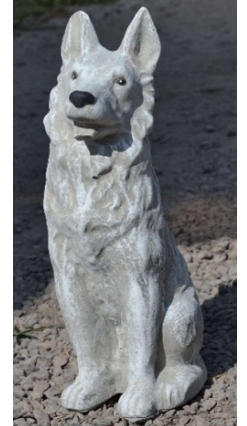

Angel Bulldog  
S910  
\$15.00  
H: 3.5" W: 4.5"

**SC**

XS Sitting Spaniel  
S865  
\$15.00  
H: 4.5"

**SC**

XS Spaniel  
S888  
\$15.00  
H: 7" W: 6"

**SC**

Small Spaniel  
S858  
\$15.00  
H: 9.5" W: 6"

**SC**

XS Chihuahua  
S893  
\$20.00  
H: 7" W: 5"

**SC**

Dog with Hat  
S911  
\$30.00  
H: 9" W: 4.5"

**SC**

XS Scottie  
S909  
\$15.00  
H: 6" W: 7"

**SC**

Small German Shepherd  
S883B  
\$30.00  
H: 11.5" W: 4.5"

**SC**

Puppy with Shoe  
S867  
\$45.00  
H: 6" W: 9.5"

**SC**

Poodle Laying  
S861  
\$45.00  
H: 9" W: 12"

**SC**

Peeing Bulldog  
S887  
\$45.00  
H: 11" W: 12"

**SC**

Small Sleeping Dog  
S885  
\$15.00  
HT: 3" L: 7" W: 5"