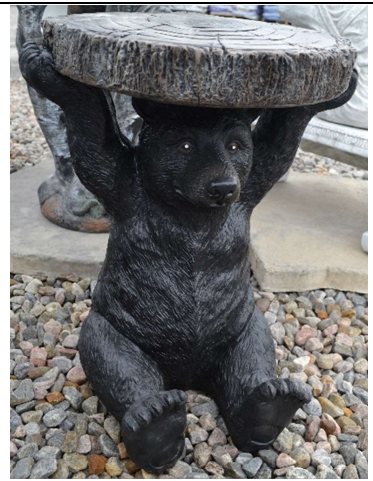

Bear Table
S558
$140.00
Size: 16" x 15" x 20"