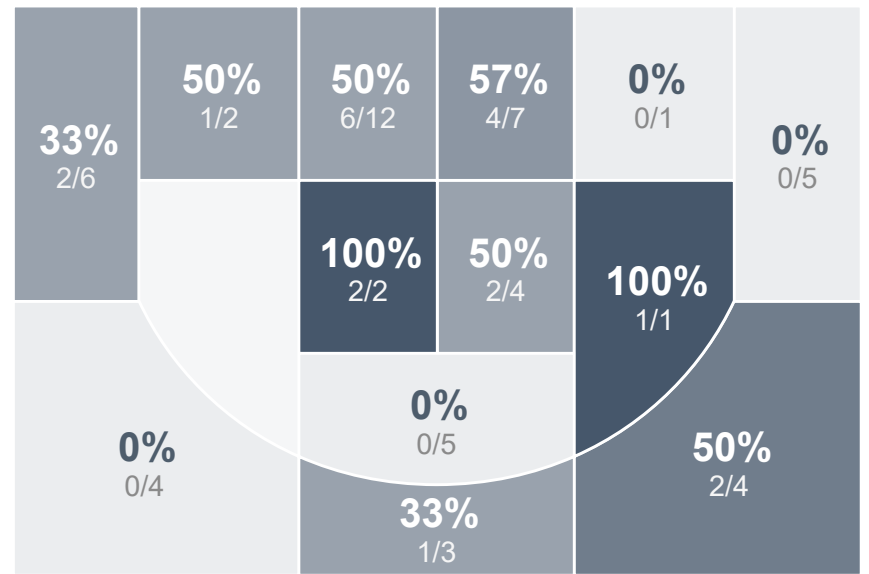

Williston Boys' Basketball