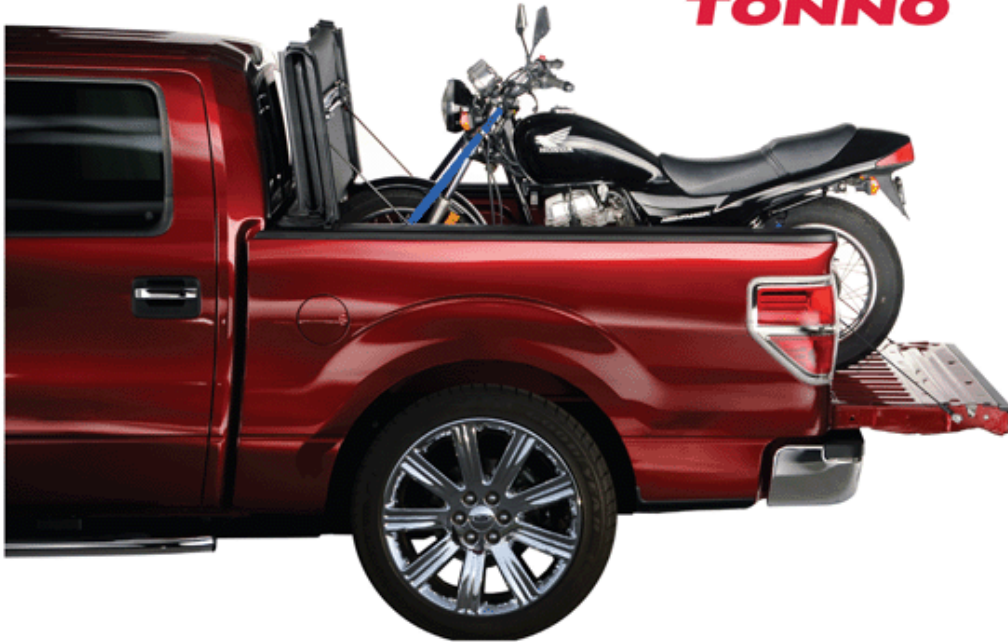

**SOFT TRI-FOLD
WITH COMPLETE
BED ACCESS**

extang
www.extang.com

e•MAX **NEW**
TONNO

SOFT FOLD COVER CONVENIENCE
+ FULL BED UTILITY
UNCOMPLICATED CONVENIENCE

eMAX Tonno is the only soft-folding cover that folds up at the front of the truck bed to offer access to 100% of the bed interior.

extang **AMERICA'S NO.1 SELLING TRUCK BED COVERS**

PRICE \$565.00

THE CAP STOP, INC. 6624 GREENFIELD CIRCLE NW NORTH CANTON, OHIO 44720 PHONE 330-499-7418

www.thecapstop.com