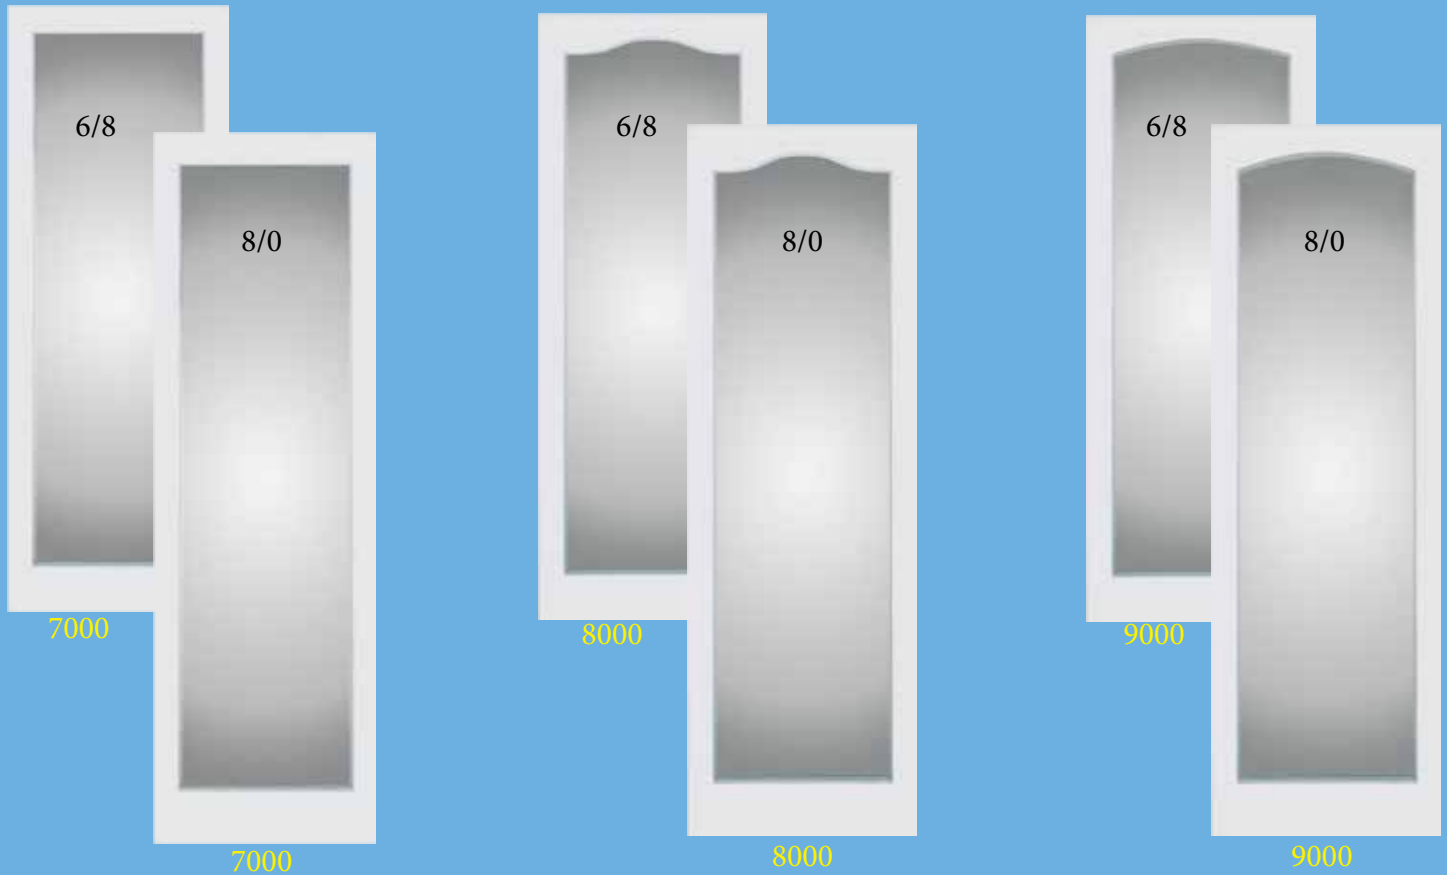

Mirror Collection 6/8, 8/0 Height

Mirror Door

- ◆ Pre-Primed Stile and Rail
- ◆ Mirror Back to Back
- ◆ Category II Backing on Mirror
- ◆ 1 3/8" Thick
- ◆ Available 6/8 or 8/0 High
- ◆ 5 Year Warranty on Door
- ◆ 1 Year Warranty on Mirror
- ◆ 2 Coats of Superior Primer
- ◆ Ready to Paint
- ◆ 2/0, 2/4, 2/6, 2/8, and 3/0 Widths

Pantry Door

Country Collection 8/0 Height

1520

1525

- ◆ Pre-Primed Stile & Rail
- ◆ Etched Glass Patterns Exclusive to Cobb
- ◆ 1 3/8" Thick
- ◆ 5 Year Warranty
- ◆ 1 Year Mirror Warranty
- ◆ 2 Coats of Superior Primer
- ◆ Ready to Paint
- ◆ 2/0, 2/4, 2/6 widths x 6/8